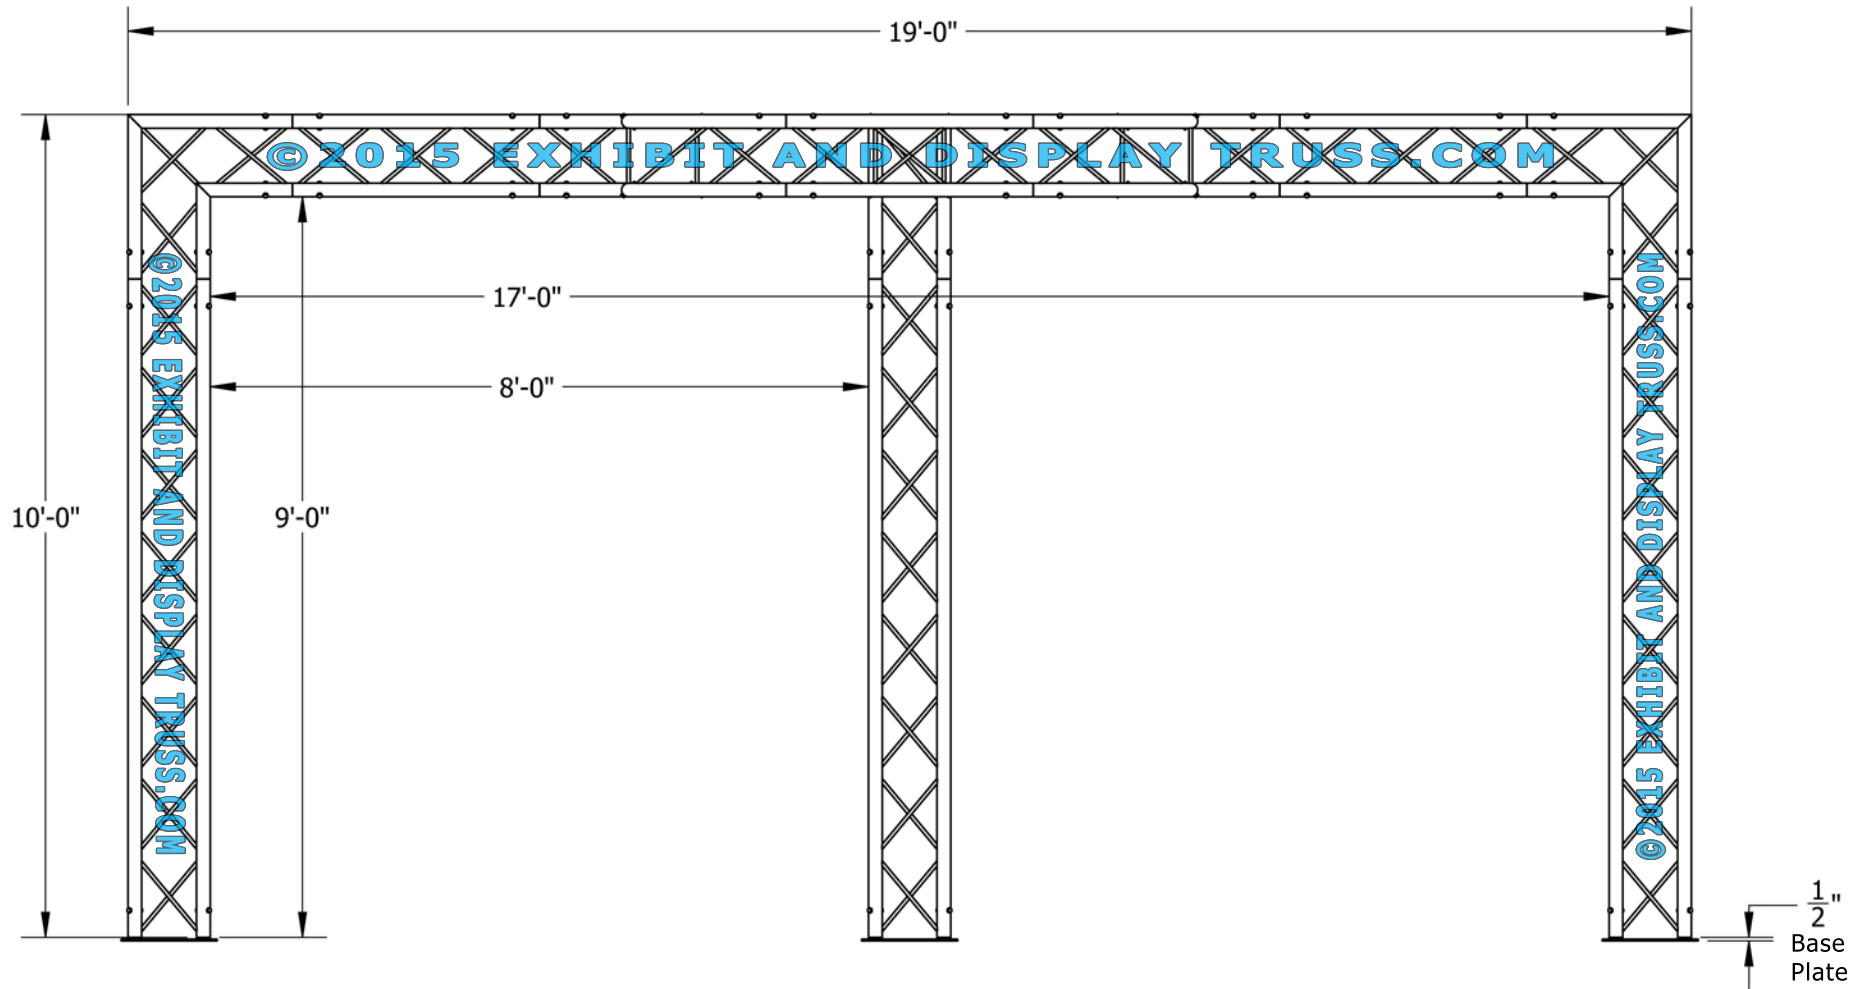

KIT: B25-124

12" Wide Aluminum Truss. 2" Chords with 1/2" Webs

©2015 EXHIBIT AND DISPLAY TRUSS.COM

FRONT VIEW
UNITS: FEET & INCHES