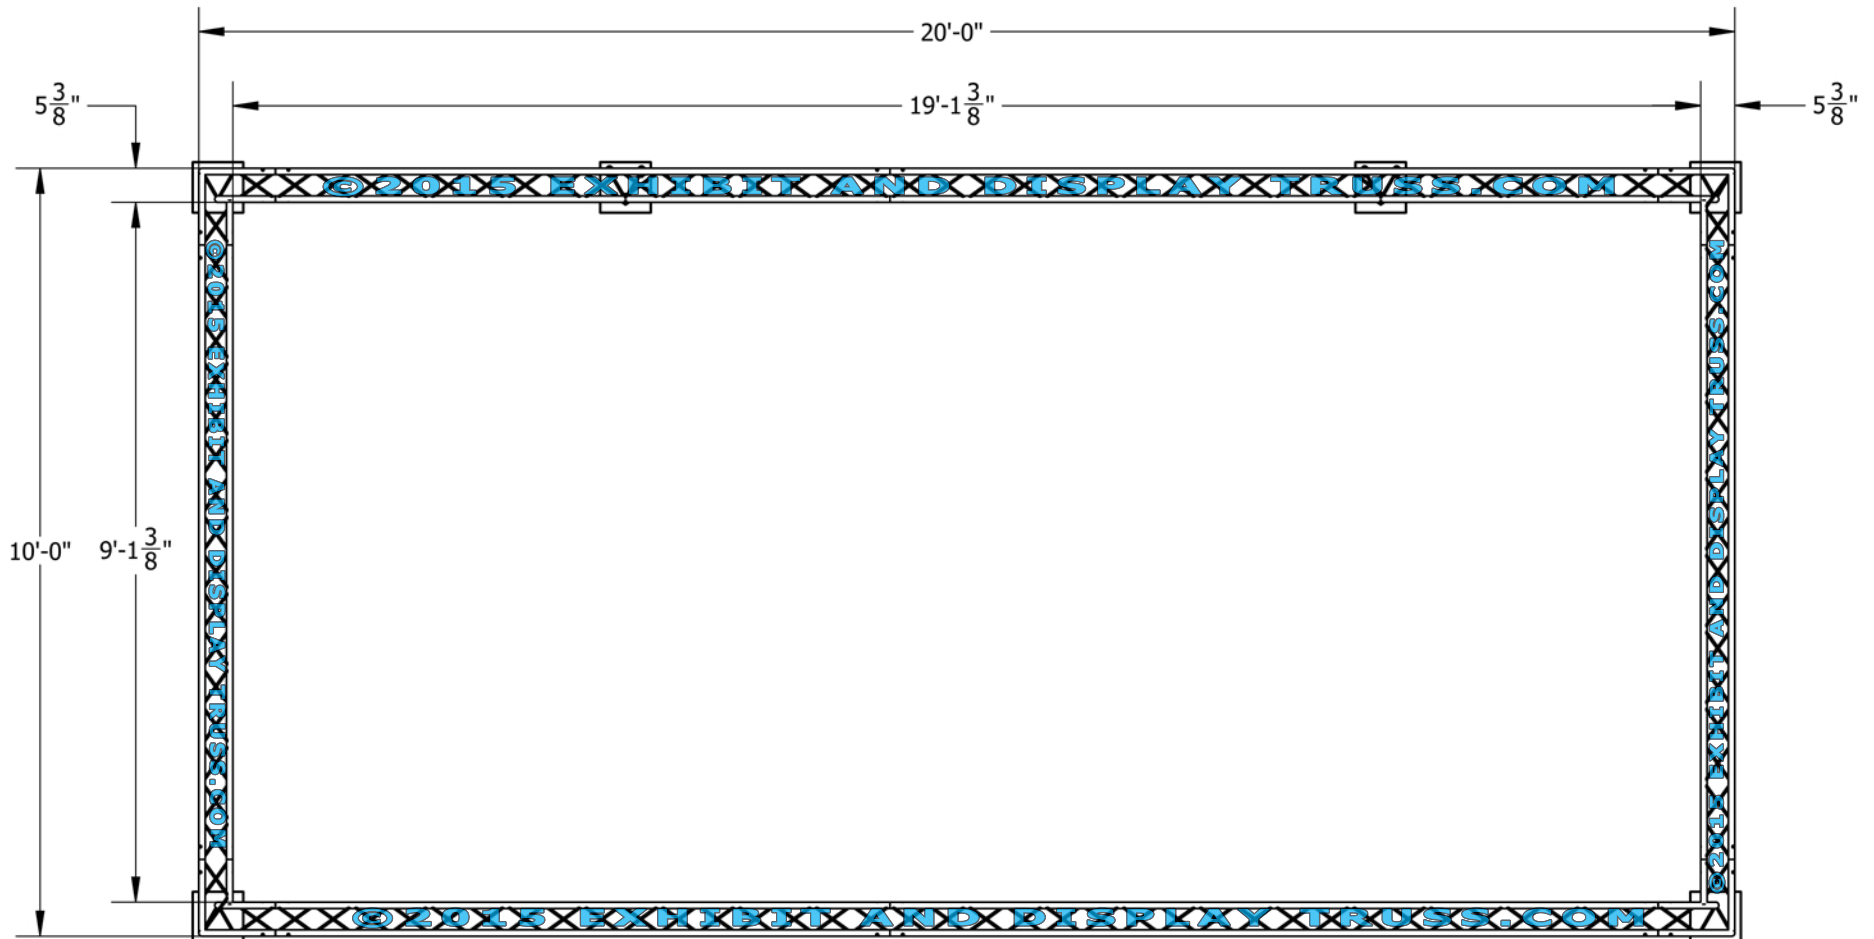

# KIT: B23-63

6" Wide Aluminum Truss. 1" Chords with 5/16" Webs

©2015 EXHIBIT AND DISPLAY TRUSS.COM

TOP VIEW  
UNITS: FEET & INCHES

Toll Free: 855-323-4866  
Email: [info@exhibitanddisplaytruss.com](mailto:info@exhibitanddisplaytruss.com)