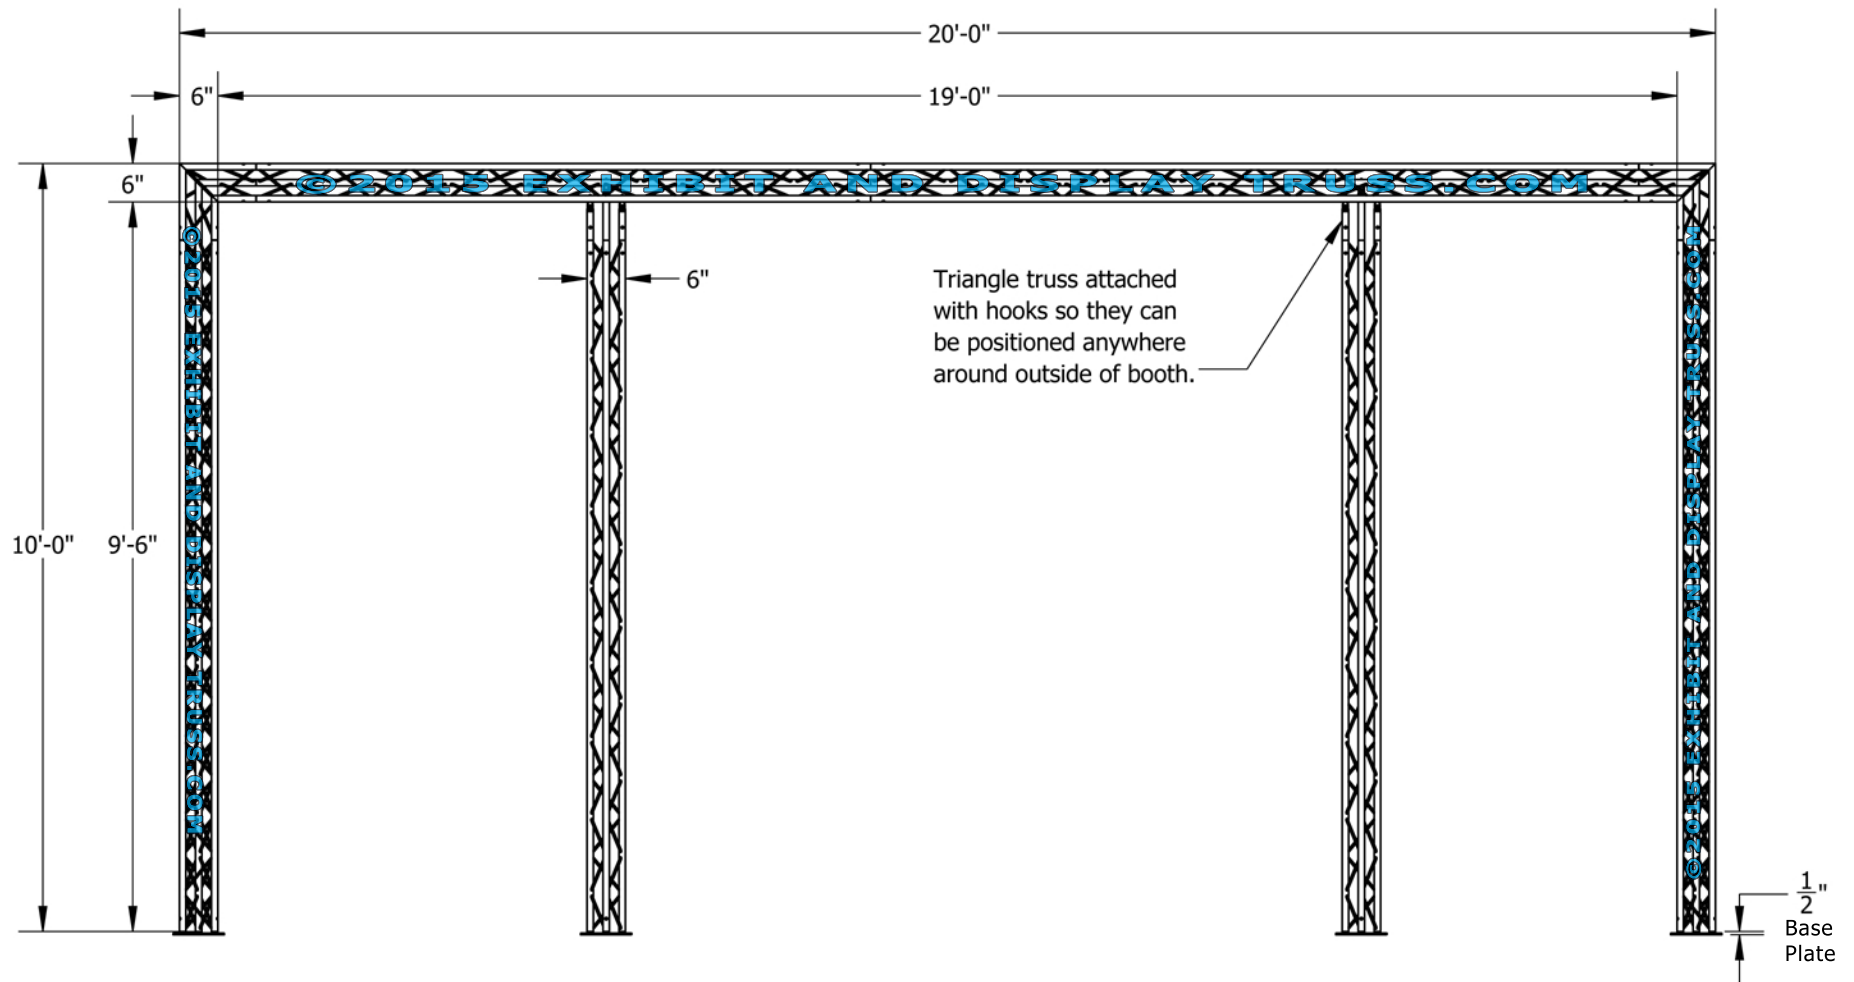

KIT: B23-63

6" Wide Aluminum Truss. 1" Chords with 5/16" Webs

©2015 EXHIBIT AND DISPLAY TRUSS.COM

FRONT VIEW
UNITS: FEET & INCHES

Toll Free: 855-323-4866
Email: info@exhibitanddisplaytruss.com

ExhibitAndDisplayTruss.com