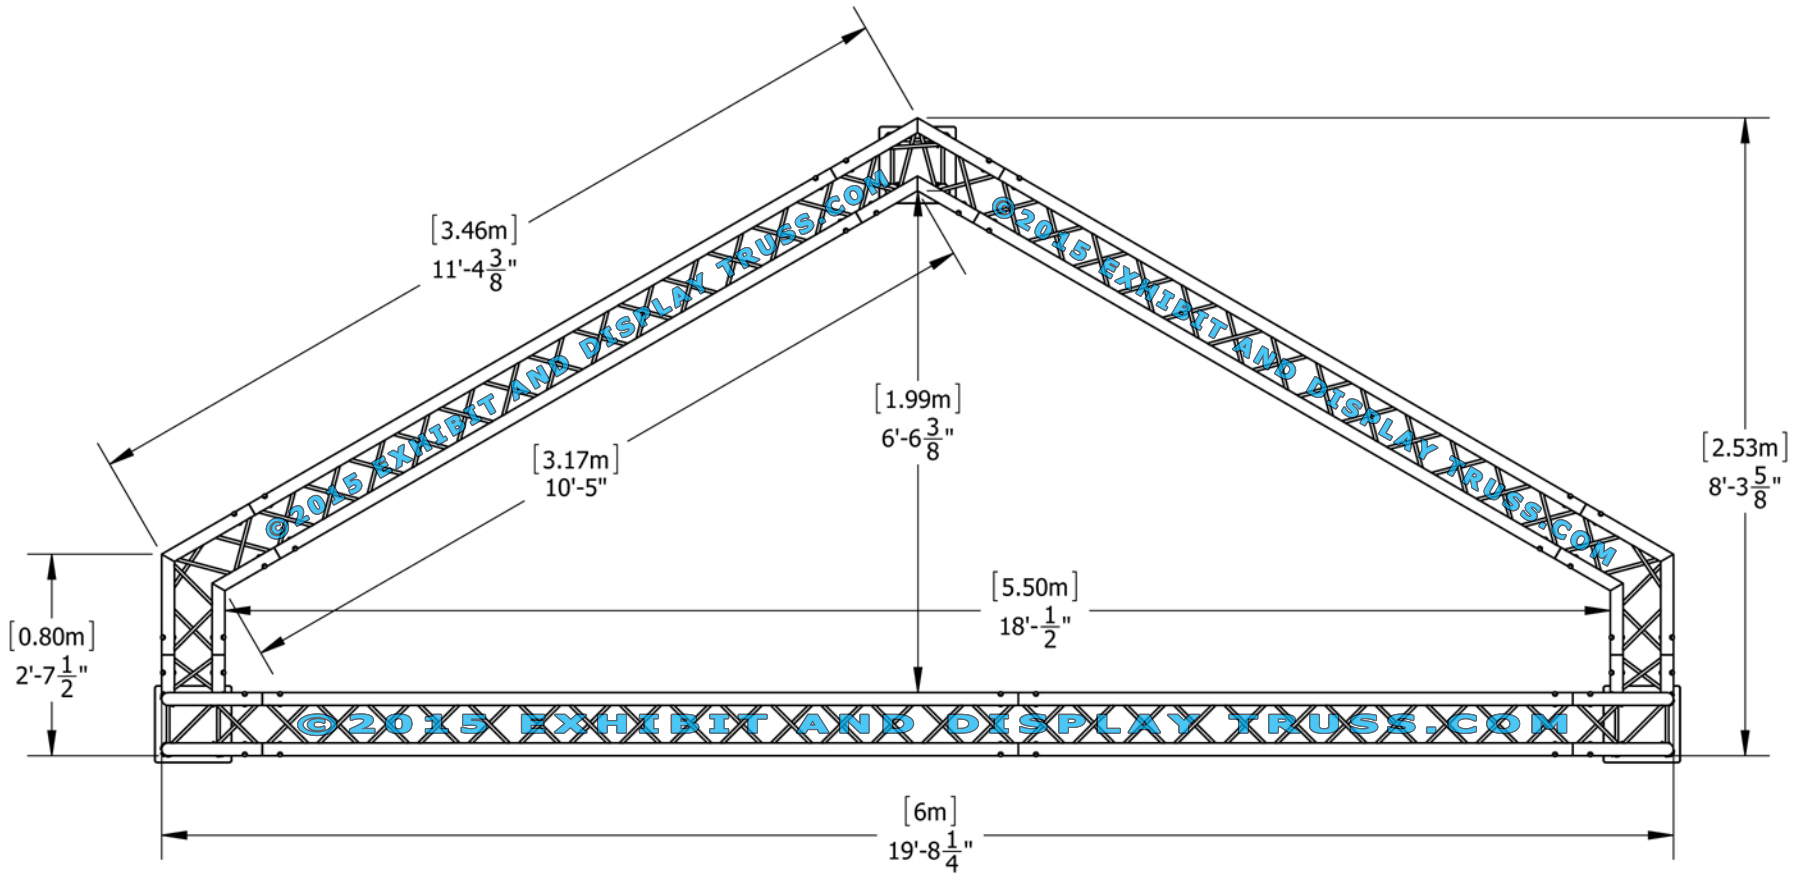

KIT: B23-104

10" Wide Aluminum Truss. 2" Chords with 1/2" Webs

©2015 EXHIBIT AND DISPLAY TRUSS.COM

Top View
Units: Feet & Inches
[Meters]