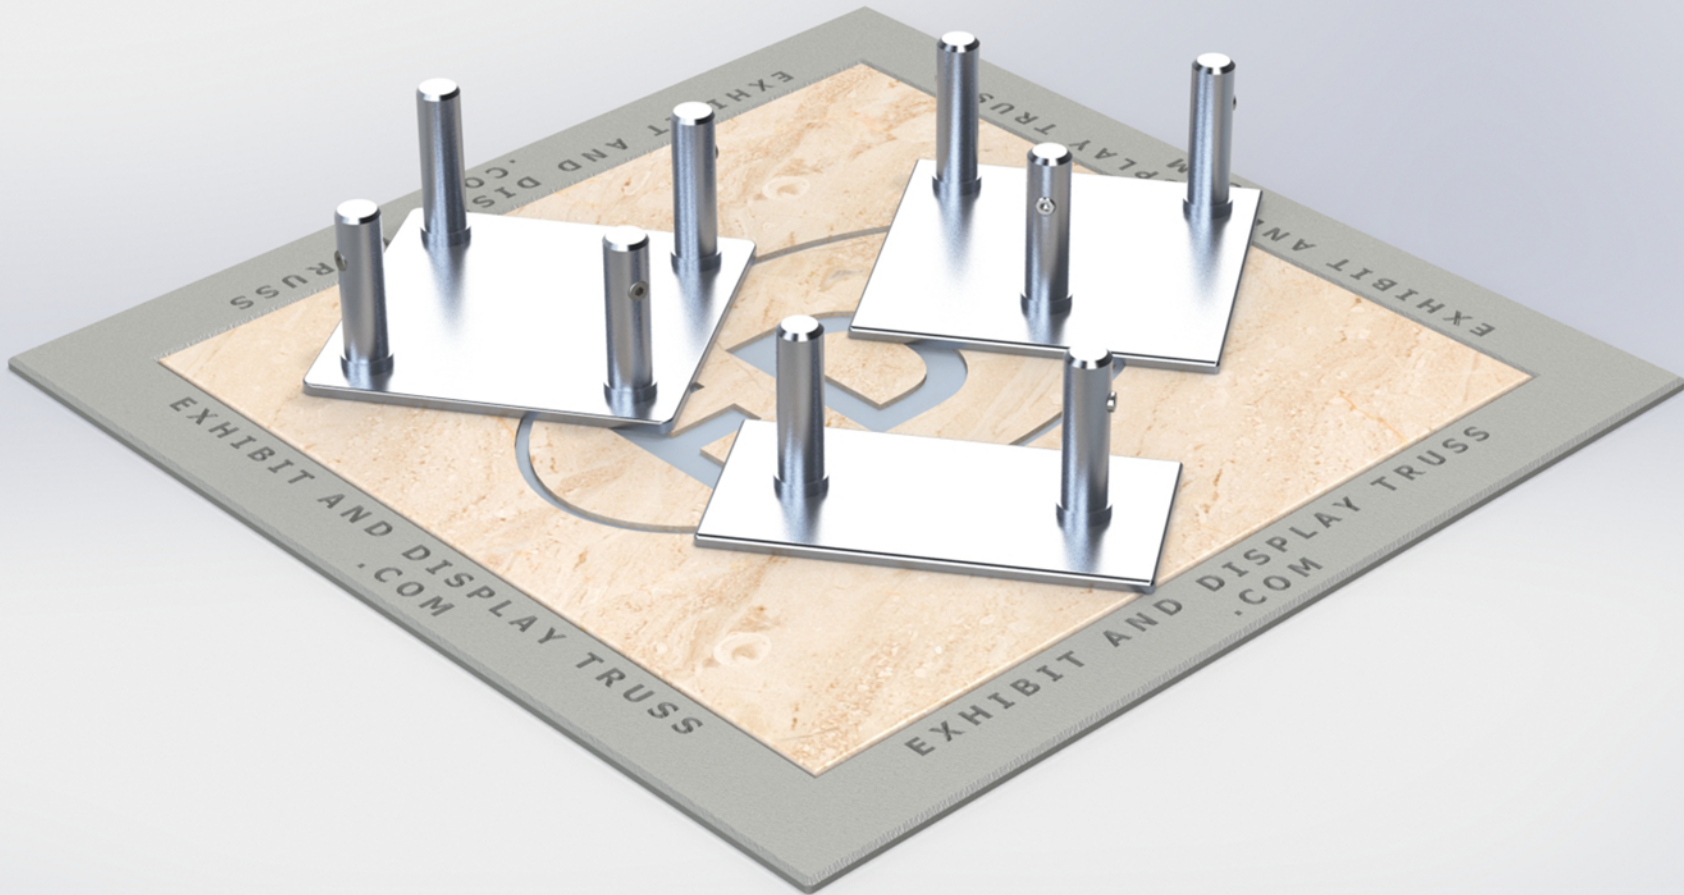

6" Standard Base Plates

6" Wide Aluminum Truss. 1" Chords with 5/16" Webs

Standard 6" wide Box, Triangle, Ladder Plates

©2015 EXHIBIT AND DISPLAY TRUSS.COM

Toll Free: 855-323-4866
Email: info@exhibitanddisplaytruss.com