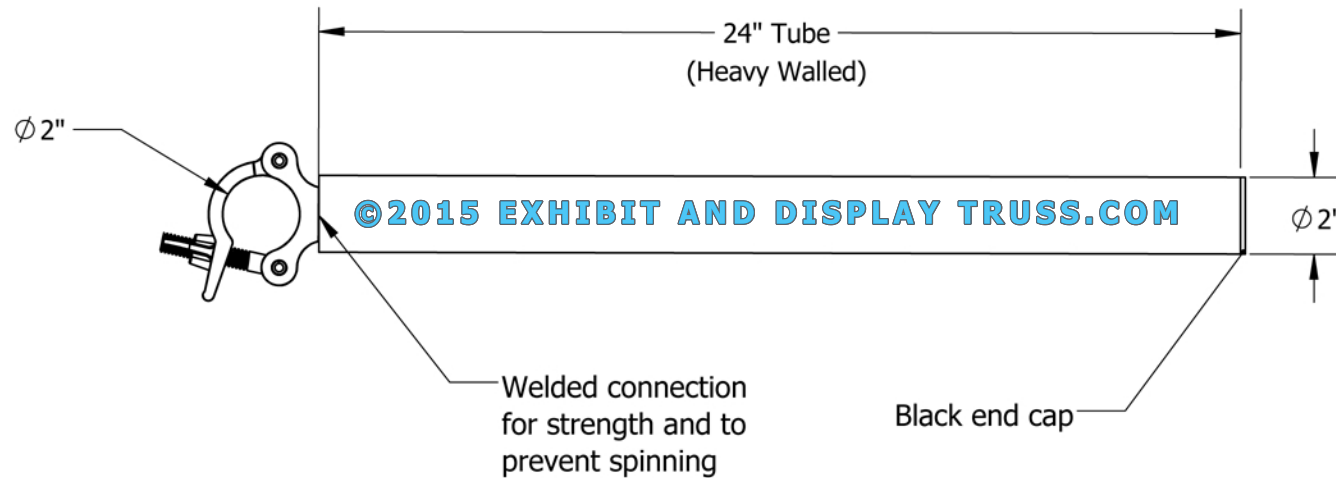

24" BANNER SUPPORT ARM

Made to fit 2" Tube

©2015 EXHIBIT AND DISPLAY TRUSS.COM

24" Banner Support Arm

Top View
Units: Inches