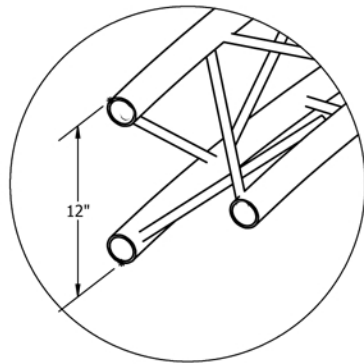

CURVED/CIRCLE TRUSS

12" Wide Aluminum Truss. 2" Chords with 1/2" Webs

©2015 EXHIBIT AND DISPLAY TRUSS.COM

Curved Box (square) Truss

Curved Triangle Truss

Curved Ladder (flat) Truss