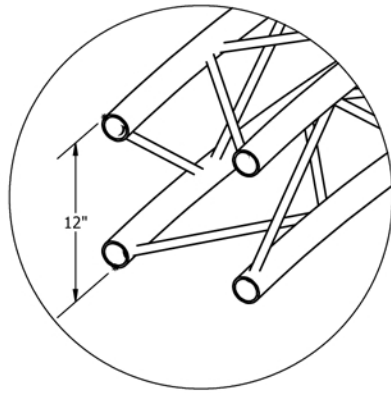

CURVED/CIRCLE TRUSS

12" Wide Aluminum Truss. 2" Chords with 1/2" Webs

©2015 EXHIBIT AND DISPLAY TRUSS.COM

Curved Box (square) Truss

Curved Triangle Truss

Curved Ladder (flat) Truss