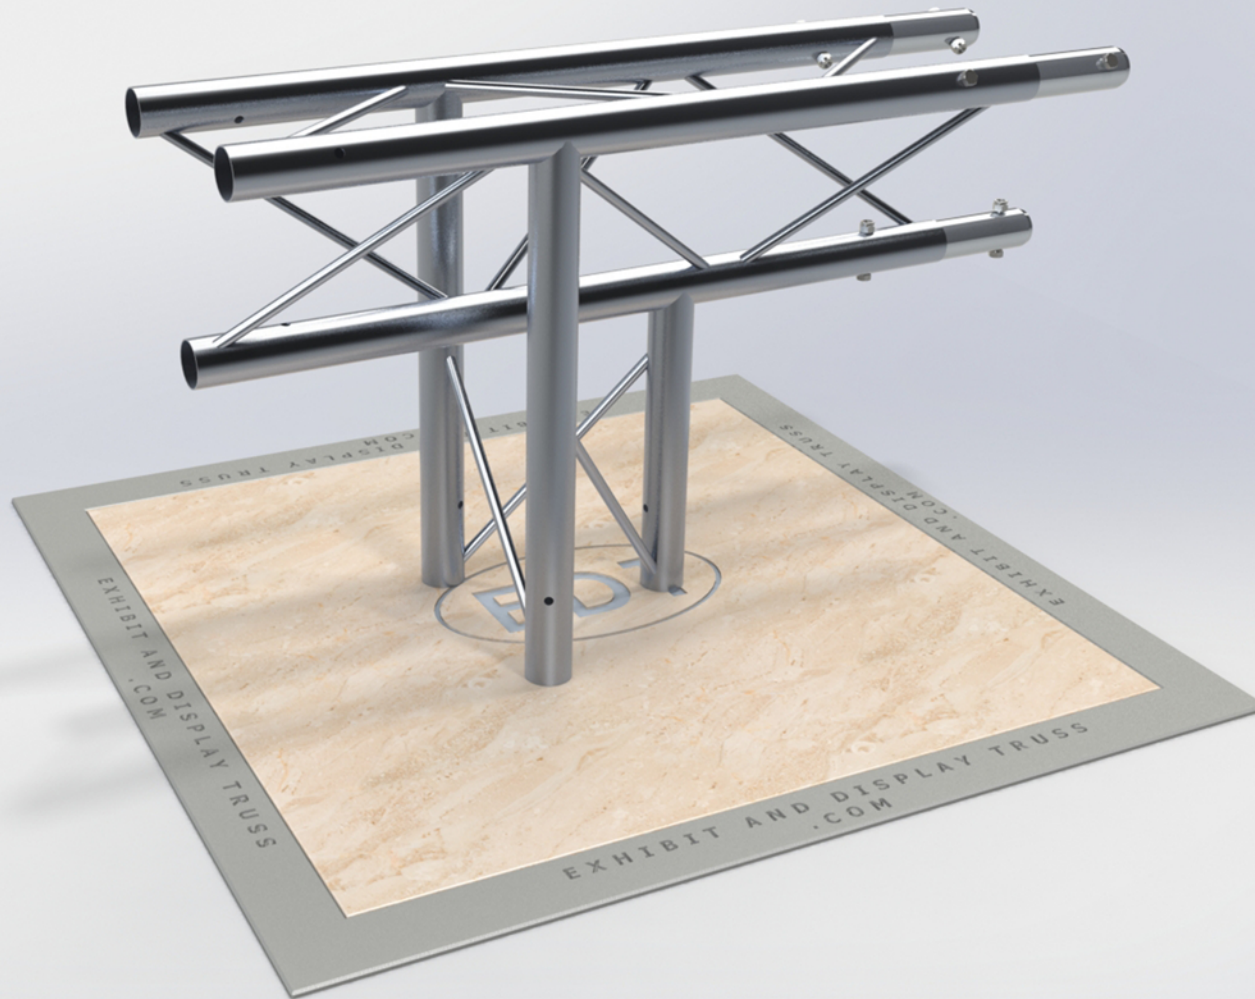

# PART: EDT12-T3WTA

12" Wide Aluminum Truss. 2" Chords with 1/2" Webs

3 Way 90° "T" Junction Apex Down

©2015 EXHIBIT AND DISPLAY TRUSS.COM

Toll Free: 855-323-4866  
Email: [info@exhibitanddisplaytruss.com](mailto:info@exhibitanddisplaytruss.com)