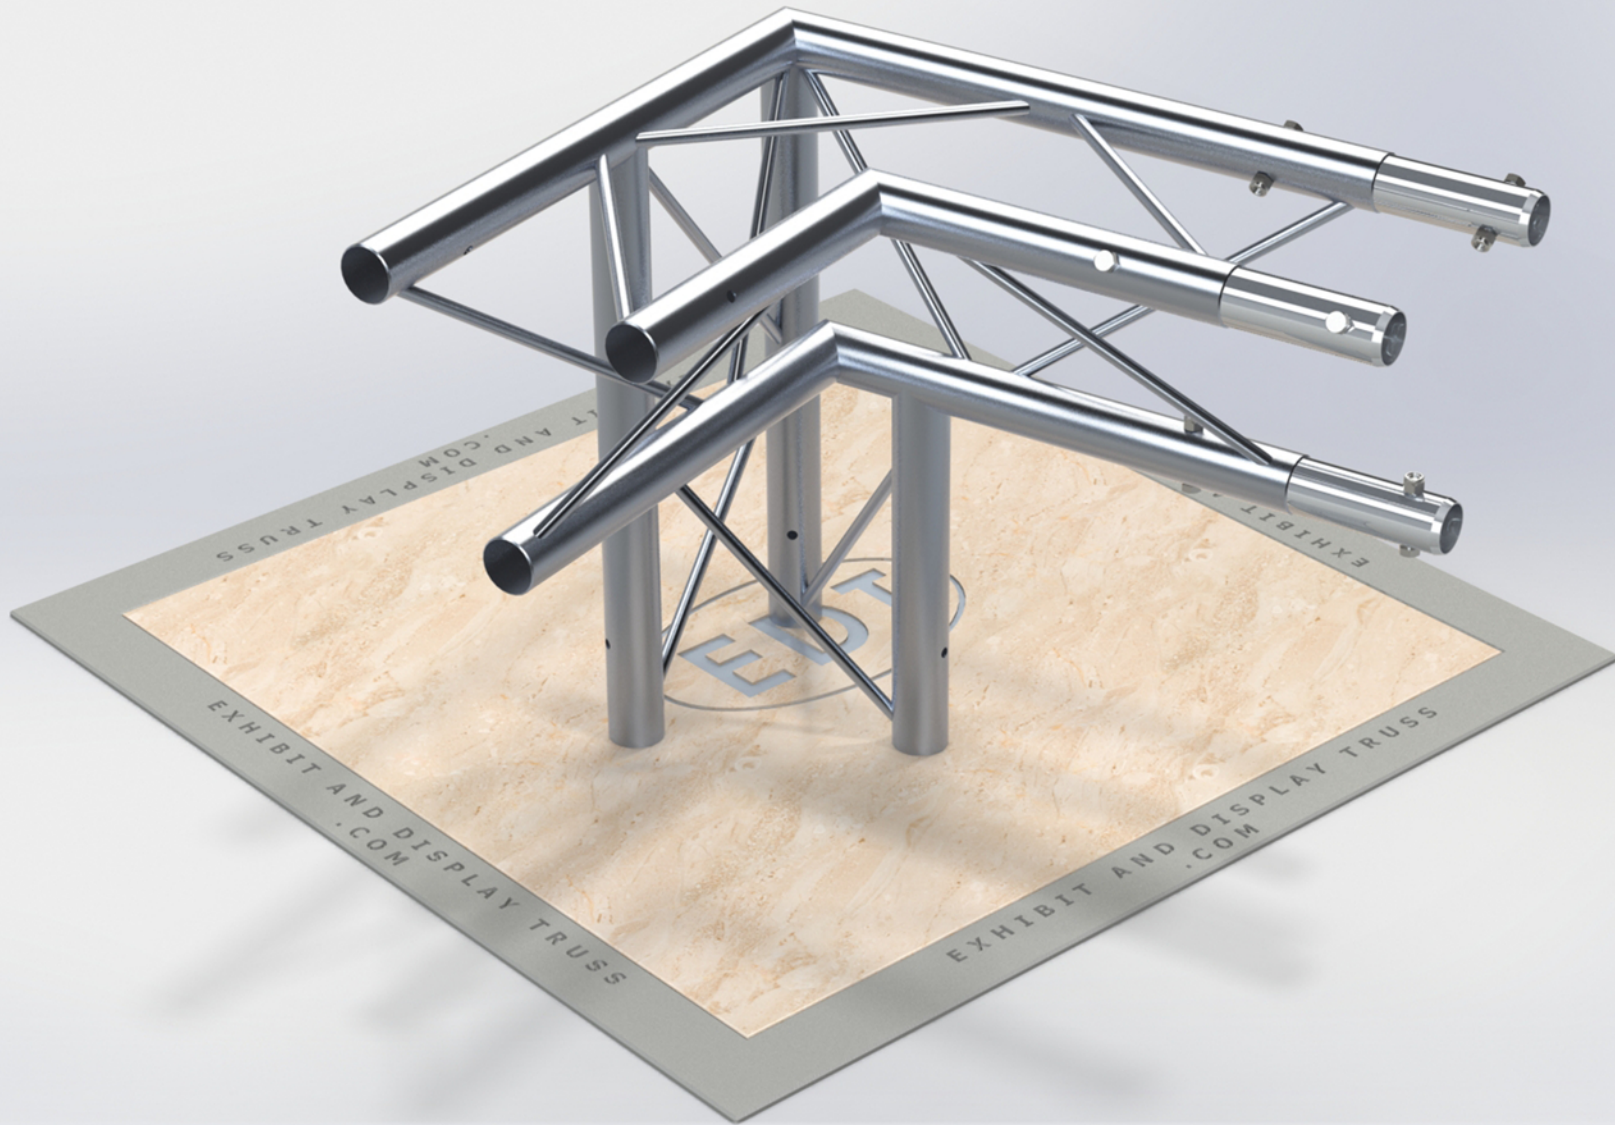

PART: EDT12-T3W90L

12" Wide Aluminum Truss. 2" Chords with 1/2" Webs

3 Way 90° Junction "Left"

©2015 EXHIBIT AND DISPLAY TRUSS.COM

Toll Free: 855-323-4866
Email: info@exhibitanddisplaytruss.com

ExhibitAndDisplayTruss.com