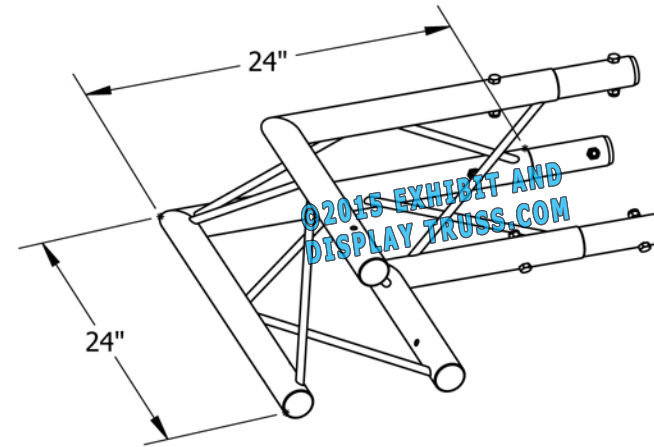

PART: EDT12-T2W90

12" Wide Aluminum Truss. 2" Chords with 1/2" Webs

2 Way 90° Junction Apex Up/Down

©2015 EXHIBIT AND DISPLAY TRUSS.COM

Truss Profile
12" Wide Triangle Truss
2"Ø Chords, 1/2"Ø Webs

COLLAPSED VIEW