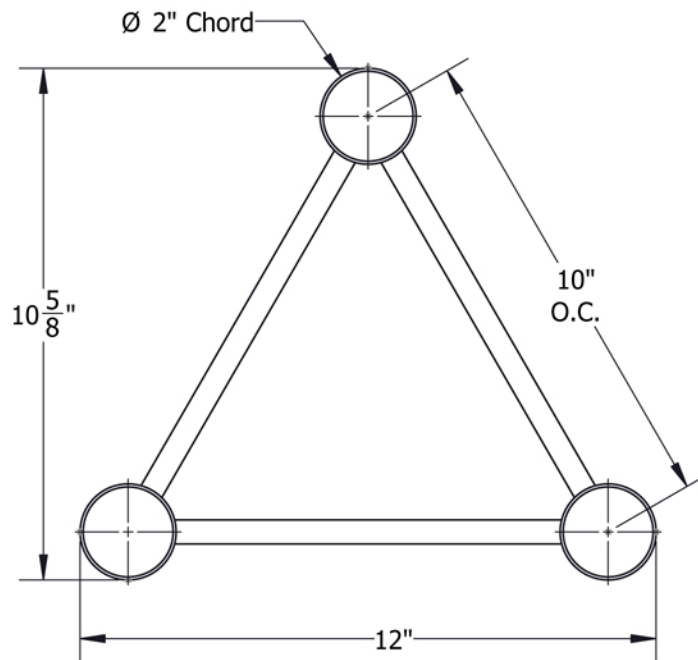

PART: EDT12-T2W90

12" Wide Aluminum Truss. 2" Chords with 1/2" Webs

2 Way 90° Junction Apex Up/Down

©2015 EXHIBIT AND DISPLAY TRUSS.COM

Truss Profile
12" Wide Triangle Truss
2"Ø Chords, 1/2"Ø Webs

COLLAPSED VIEW