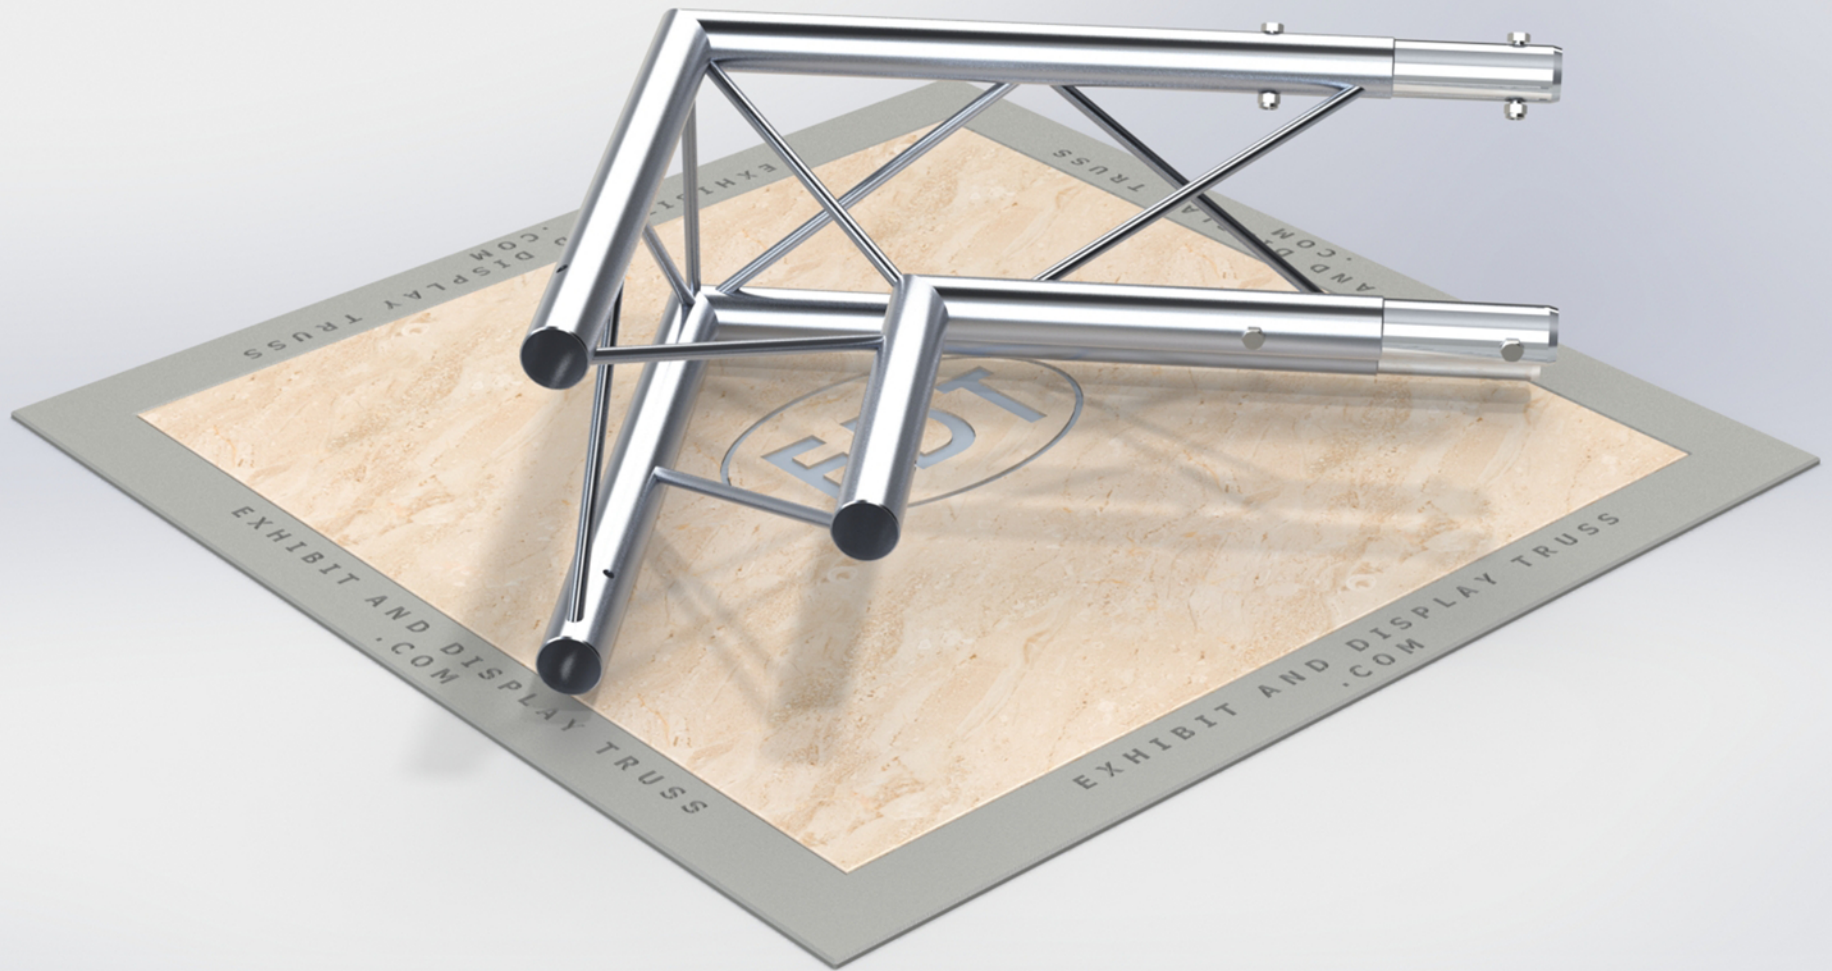

PART: EDT12-T2W90A

12" Wide Aluminum Truss. 2" Chords with 1/2" Webs

2 Way 90° Junction Apex In

©2015 EXHIBIT AND DISPLAY TRUSS.COM

Toll Free: 855-323-4866
Email: info@exhibitanddisplaytruss.com

ExhibitAndDisplayTruss.com