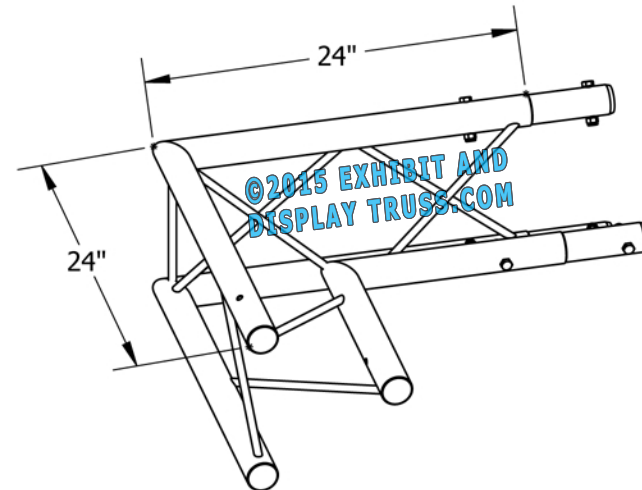

PART: EDT12-T2W90A

12" Wide Aluminum Truss. 2" Chords with 1/2" Webs

2 Way 90° Junction Apex In

©2015 EXHIBIT AND DISPLAY TRUSS.COM

Truss Profile

12" Wide Triangle Truss
2"Ø Chords, 1/2"Ø Webs

COLLAPSED VIEW