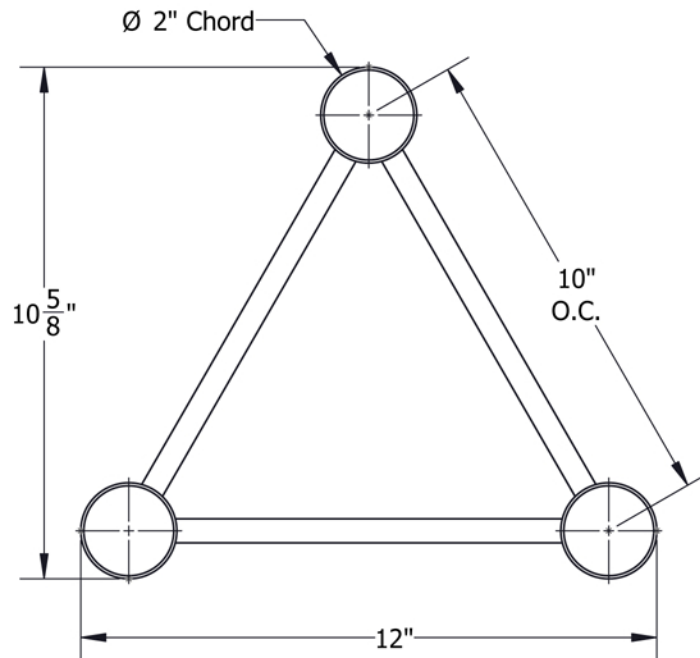

PART: EDT12-T2W90A

12" Wide Aluminum Truss. 2" Chords with 1/2" Webs

2 Way 90° Junction Apex In

©2015 EXHIBIT AND DISPLAY TRUSS.COM

Truss Profile

12" Wide Triangle Truss
2"Ø Chords, 1/2"Ø Webs

COLLAPSED VIEW