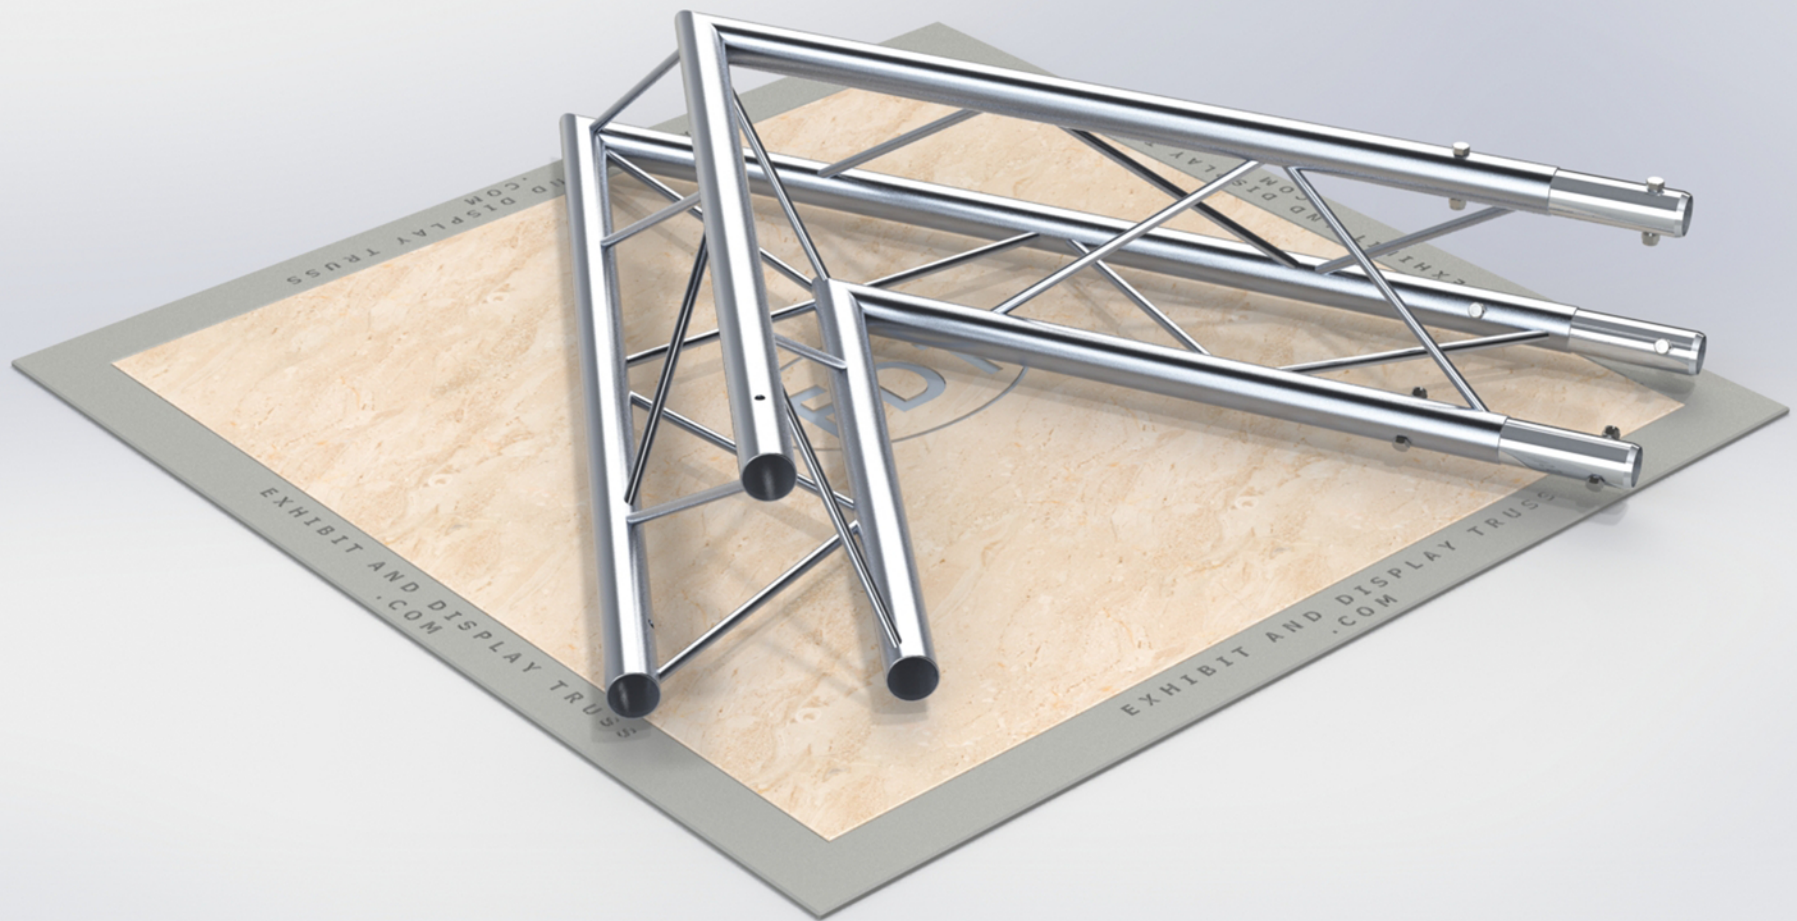

PART: EDT12-T2W60

12" Wide Aluminum Truss. 2" Chords with 1/2" Webs

2 Way 60° Junction Apex Up/Down

©2015 EXHIBIT AND DISPLAY TRUSS.COM

Toll Free: 855-323-4866
Email: info@exhibitanddisplaytruss.com

ExhibitAndDisplayTruss.com