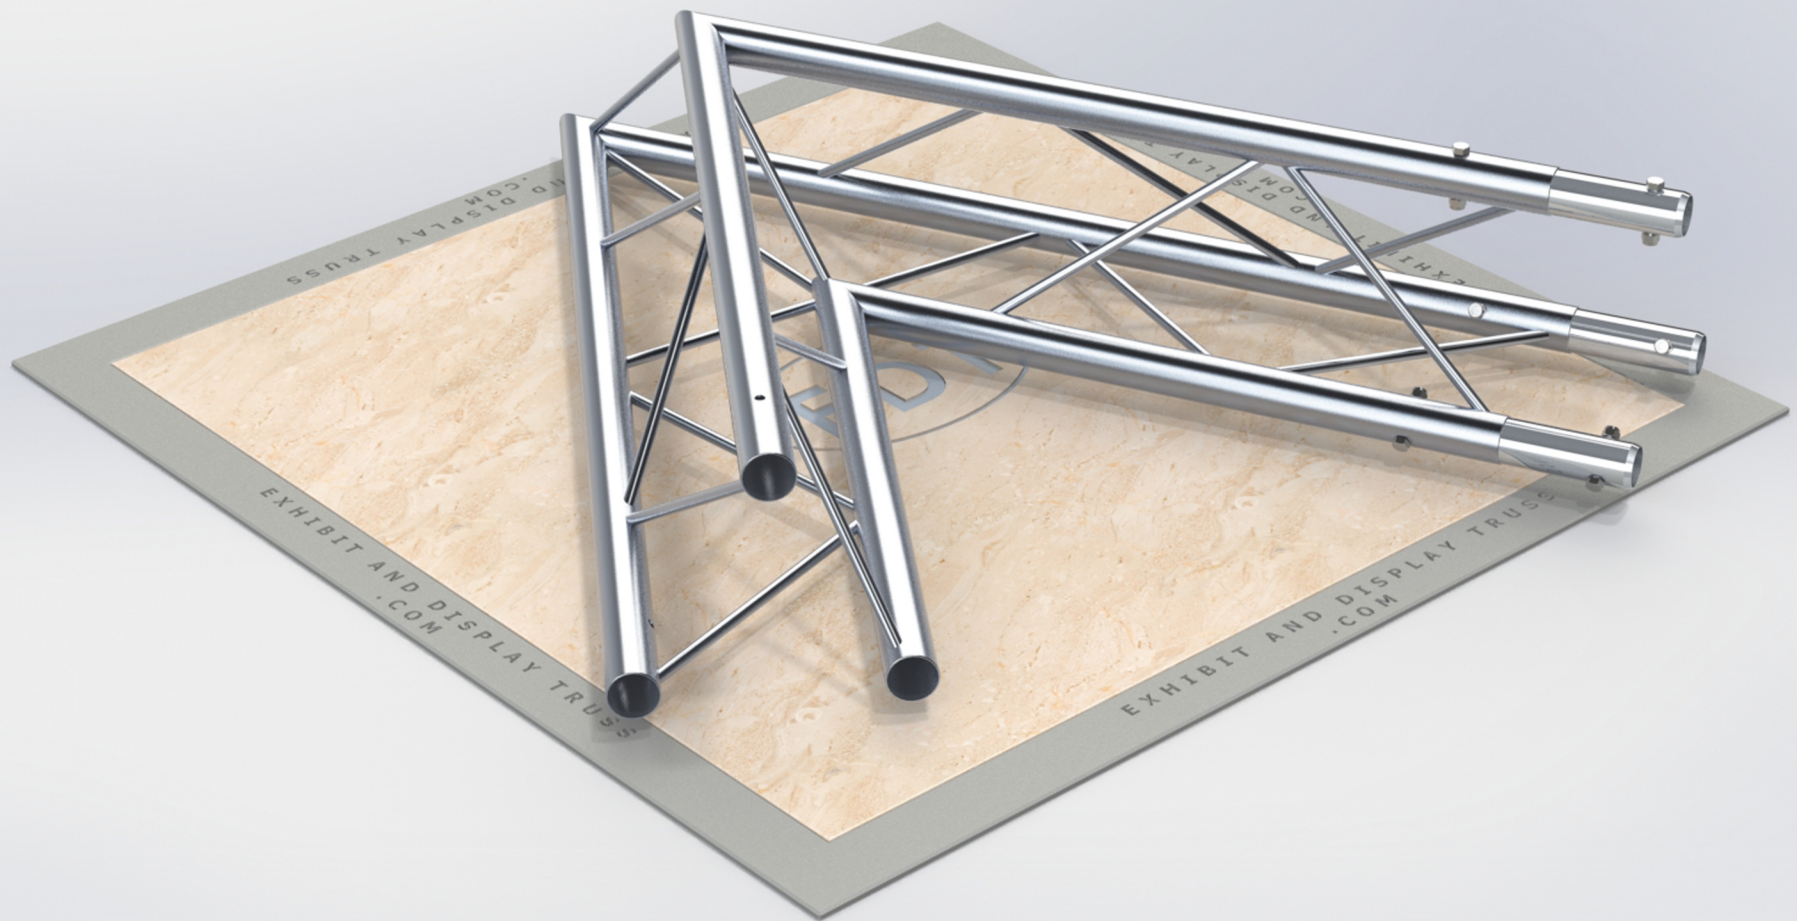

PART: EDT12-T2W60

12" Wide Aluminum Truss. 2" Chords with 1/2" Webs

2 Way 60° Junction Apex Up/Down

©2015 EXHIBIT AND DISPLAY TRUSS.COM

Toll Free: 855-323-4866
Email: info@exhibitanddisplaytruss.com

ExhibitAndDisplayTruss.com

PART: EDT12-T2W60

12" Wide Aluminum Truss. 2" Chords with 1/2" Webs

©2015 EXHIBIT AND DISPLAY TRUSS.COM

2 Way 60° Junction Apex Up/Down

Truss Profile

12" Wide Triangle Truss
2"Ø Chords, 1/2"Ø Webs

COLLAPSED VIEW

EXPLODED VIEW