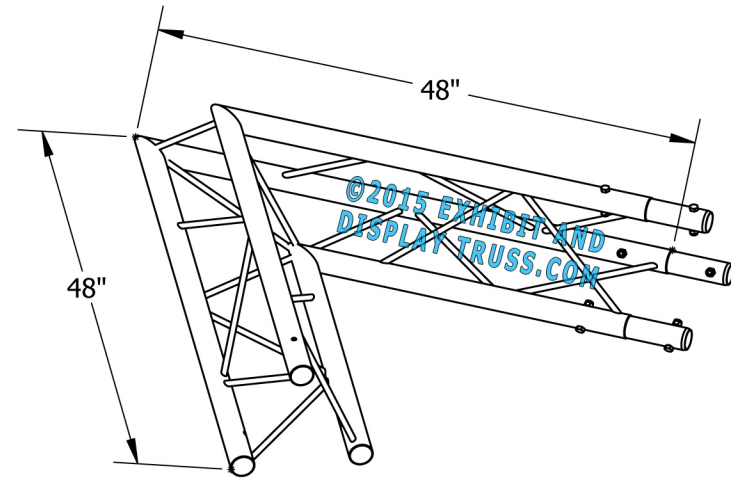

PART: EDT12-T2W60

12" Wide Aluminum Truss. 2" Chords with 1/2" Webs

2 Way 60° Junction Apex Up/Down

©2015 EXHIBIT AND DISPLAY TRUSS.COM

Toll Free: 855-323-4866
Email: info@exhibitanddisplaytruss.com

ExhibitAndDisplayTruss.com

PART: EDT12-T2W60

12" Wide Aluminum Truss. 2" Chords with 1/2" Webs

©2015 EXHIBIT AND DISPLAY TRUSS.COM

2 Way 60° Junction Apex Up/Down

Truss Profile

12" Wide Triangle Truss
2"Ø Chords, 1/2"Ø Webs

COLLAPSED VIEW