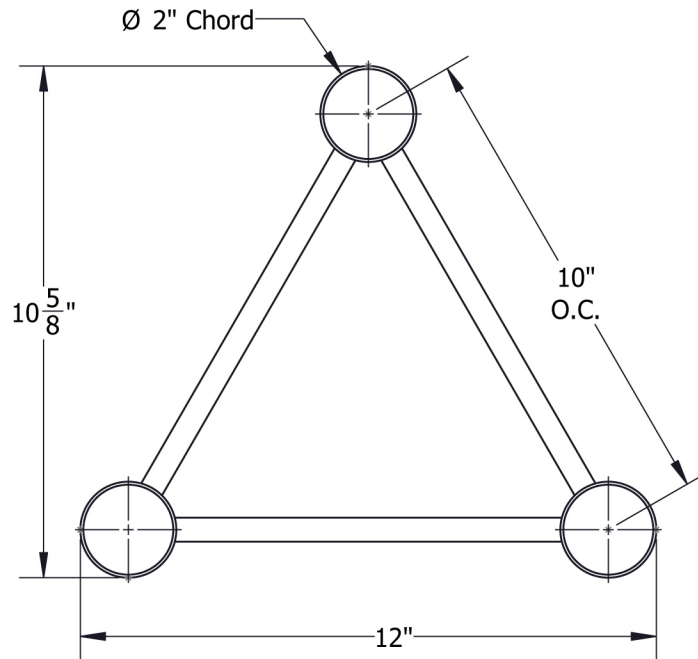

PART: EDT12-T2W60

12" Wide Aluminum Truss. 2" Chords with 1/2" Webs

2 Way 60° Junction Apex Up/Down

©2015 EXHIBIT AND DISPLAY TRUSS.COM

Toll Free: 855-323-4866
Email: info@exhibitanddisplaytruss.com

ExhibitAndDisplayTruss.com

PART: EDT12-T2W60

12" Wide Aluminum Truss. 2" Chords with 1/2" Webs

©2015 EXHIBIT AND DISPLAY TRUSS.COM

2 Way 60° Junction Apex Up/Down

Truss Profile

12" Wide Triangle Truss
2"Ø Chords, 1/2"Ø Webs

COLLAPSED VIEW