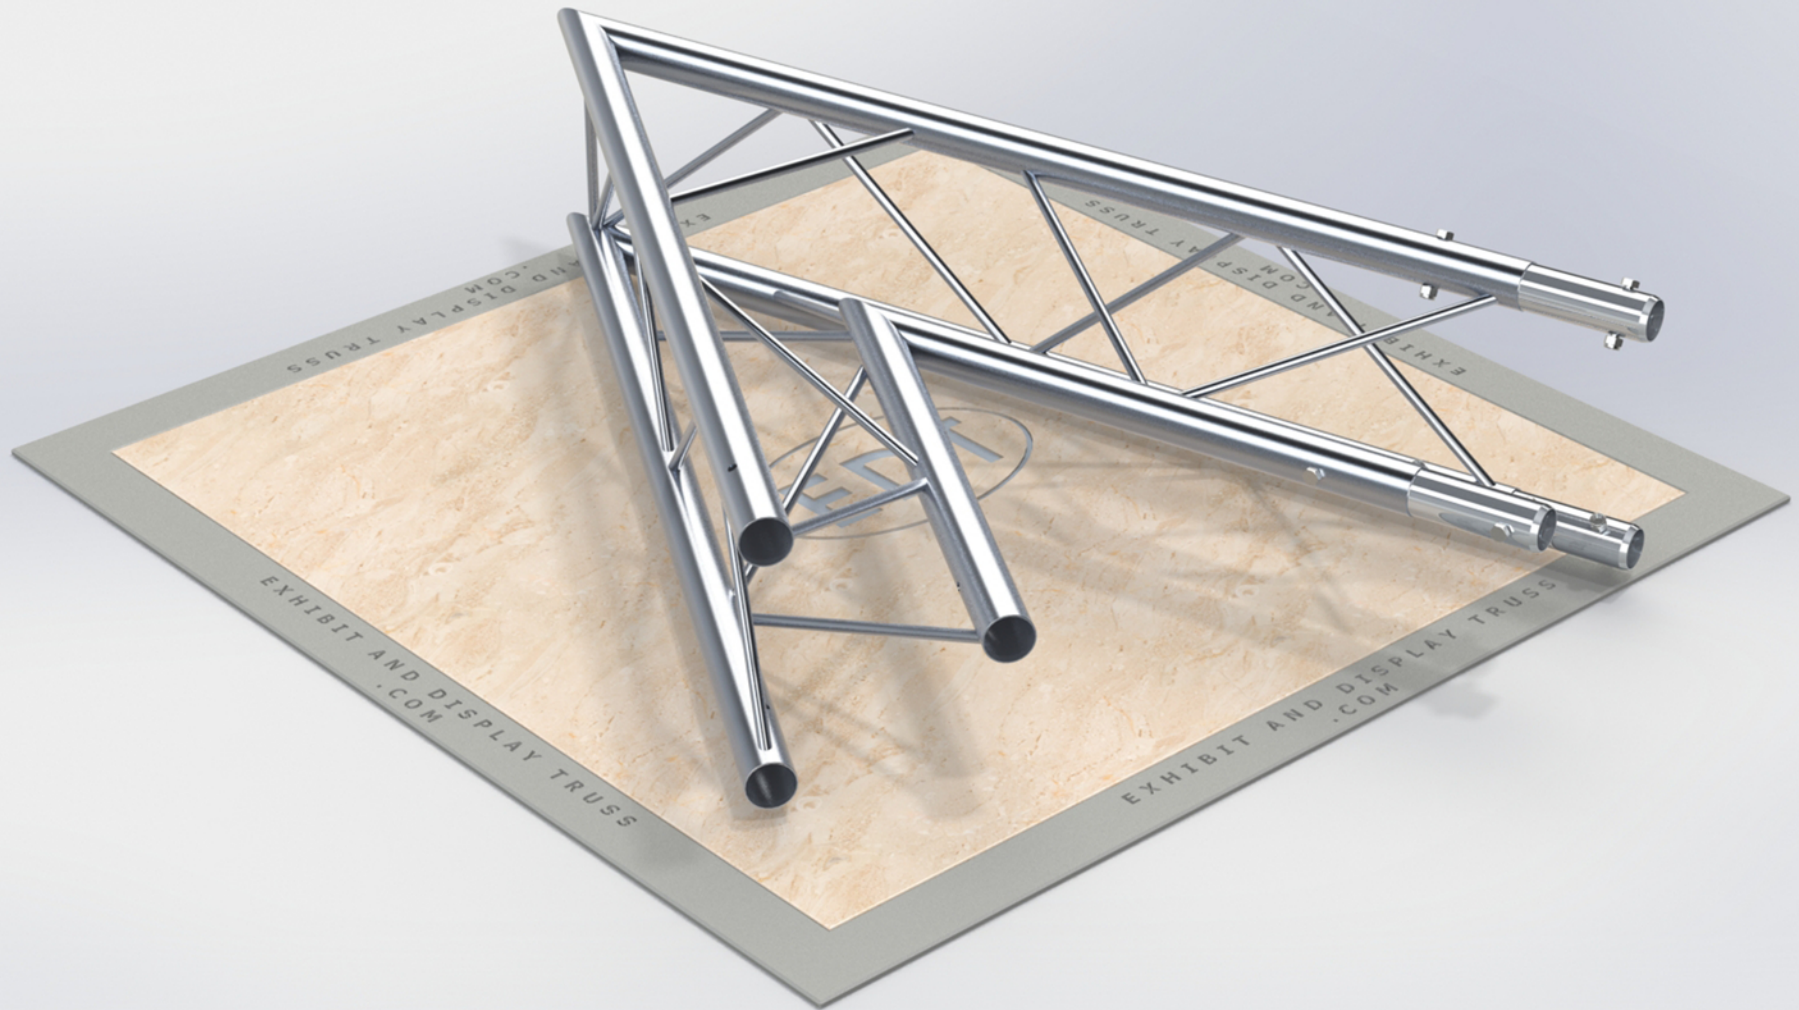

PART: EDT12-T2W45A

12" Wide Aluminum Truss. 2" Chords with 1/2" Webs

2 Way 45° Junction Apex In

©2015 EXHIBIT AND DISPLAY TRUSS.COM

Toll Free: 855-323-4866
Email: info@exhibitanddisplaytruss.com

ExhibitAndDisplayTruss.com