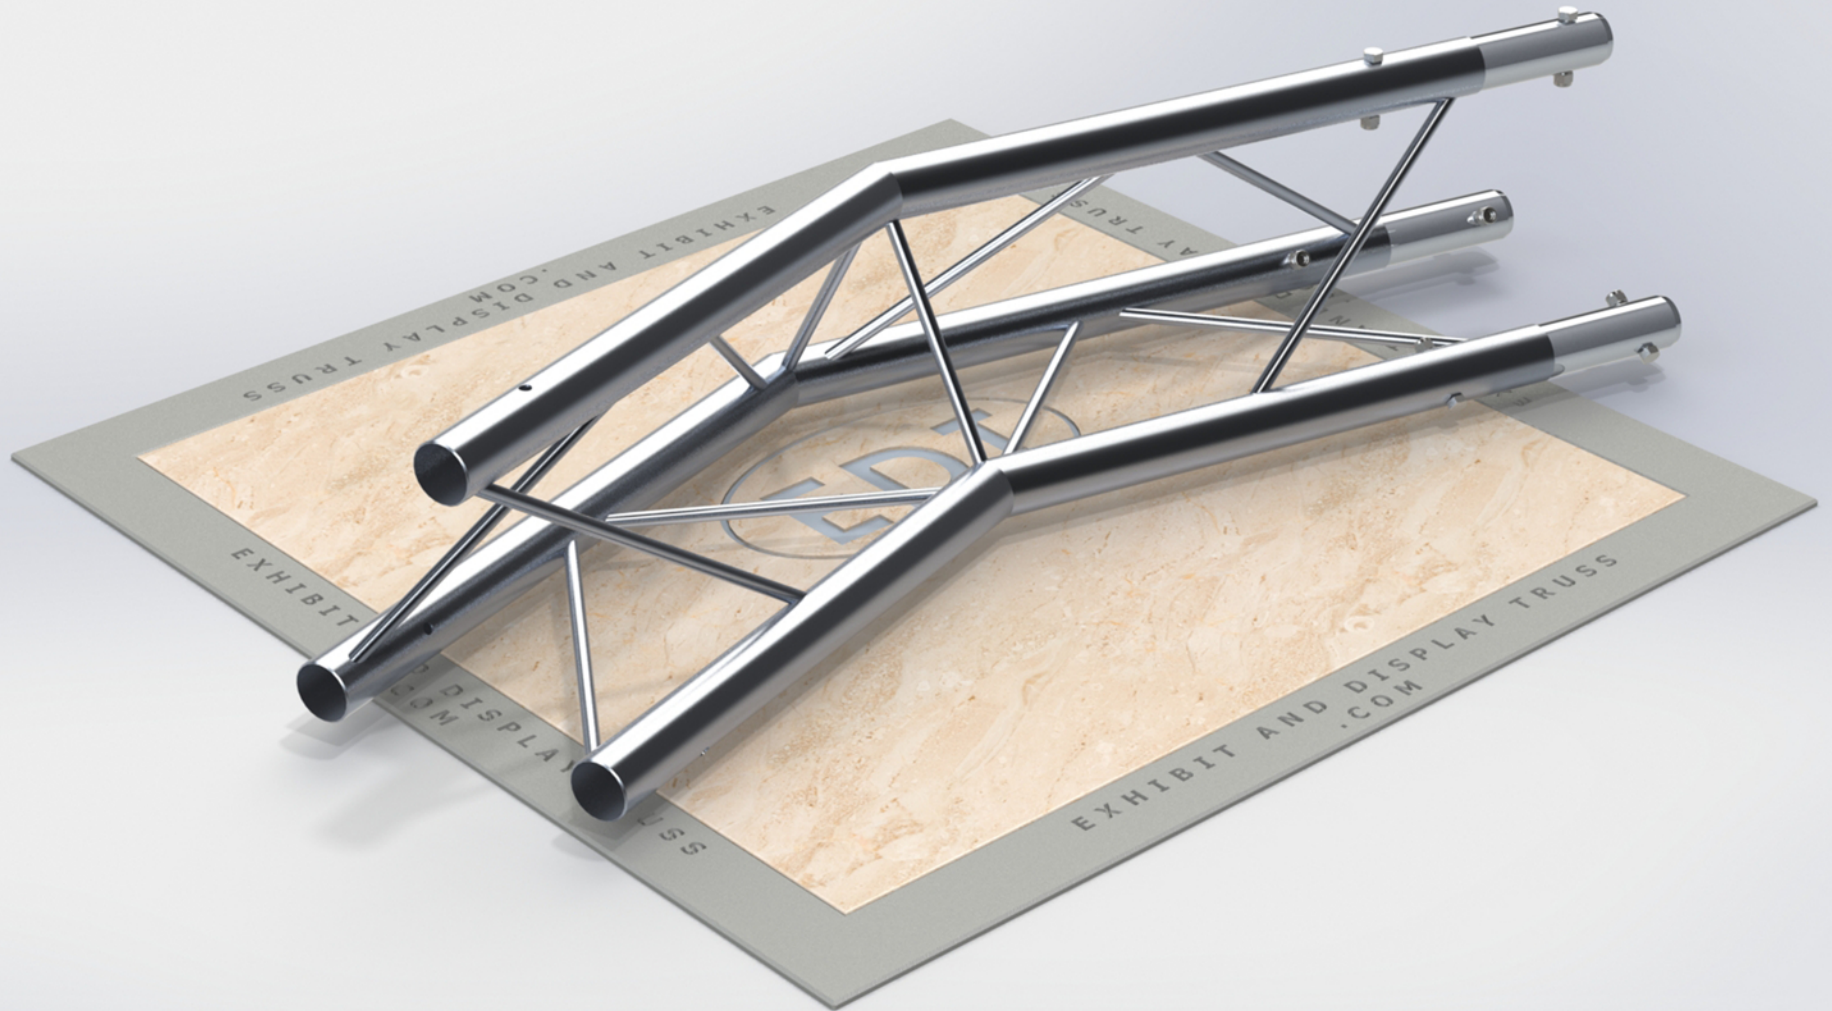

# PART: EDT12-T2W150

12" Wide Aluminum Truss. 2" Chords with 1/2" Webs

2 Way 150° Junction Apex Up/Down

©2015 EXHIBIT AND DISPLAY TRUSS.COM

Toll Free: 855-323-4866  
Email: [info@exhibitanddisplaytruss.com](mailto:info@exhibitanddisplaytruss.com)