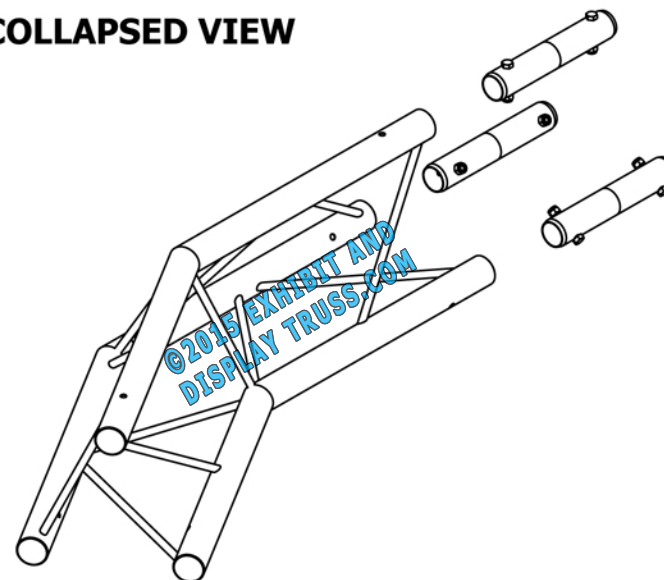

PART: EDT12-T2W150

12" Wide Aluminum Truss. 2" Chords with 1/2" Webs

©2015 EXHIBIT AND DISPLAY TRUSS.COM

2 Way 150° Junction Apex Up/Down

Truss Profile

12" Wide Triangle Truss
2"Ø Chords, 1/2"Ø Webs

COLLAPSED VIEW

EXPLODED VIEW