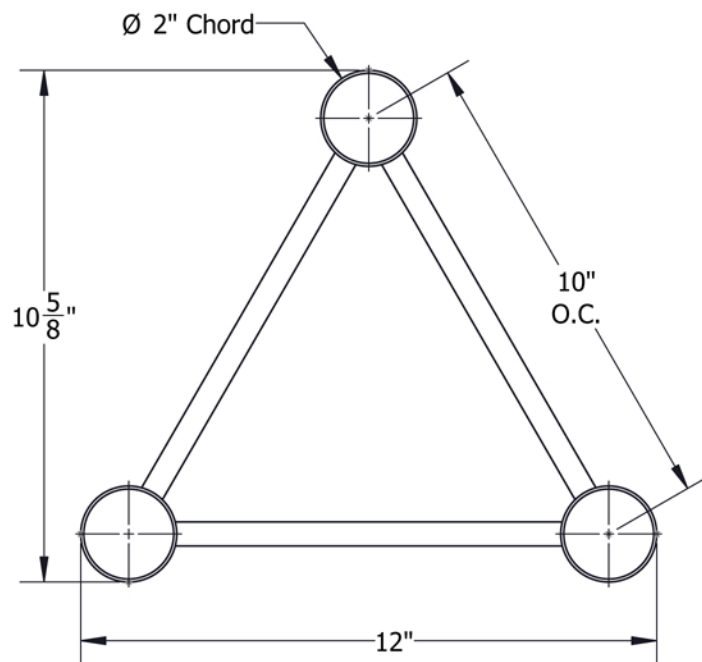

PART: EDT12-T2W150

12" Wide Aluminum Truss. 2" Chords with 1/2" Webs

©2015 EXHIBIT AND DISPLAY TRUSS.COM

2 Way 150° Junction Apex Up/Down

Truss Profile

12" Wide Triangle Truss
2"Ø Chords, 1/2"Ø Webs

COLLAPSED VIEW