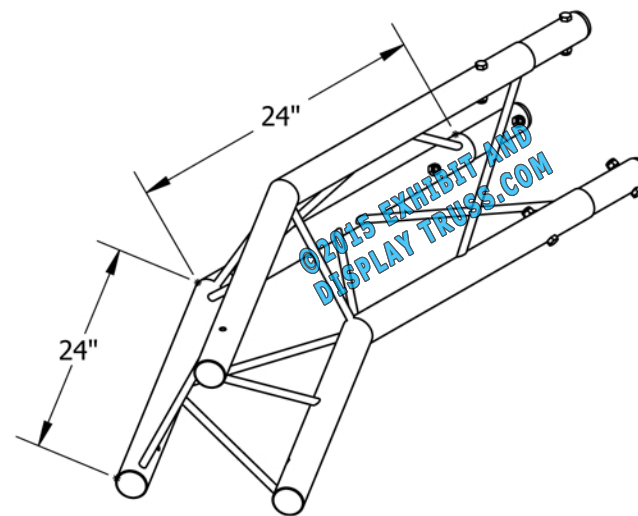

PART: EDT12-T2W150

12" Wide Aluminum Truss. 2" Chords with 1/2" Webs

©2015 EXHIBIT AND DISPLAY TRUSS.COM

2 Way 150° Junction Apex Up/Down

Truss Profile

12" Wide Triangle Truss
2"Ø Chords, 1/2"Ø Webs

COLLAPSED VIEW