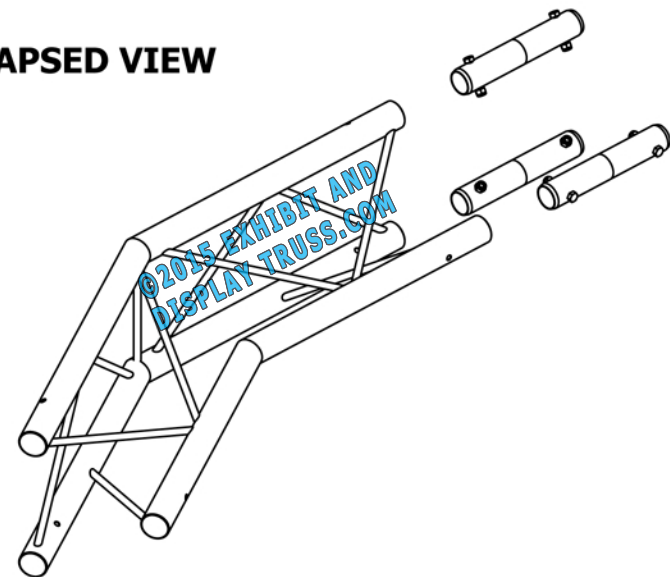

# PART: EDT12-T2W150A

12" Wide Aluminum Truss. 2" Chords with 1/2" Webs

©2015 EXHIBIT AND DISPLAY TRUSS.COM

2 Way 150° Junction Apex In

## Truss Profile

12" Wide Triangle Truss  
2"Ø Chords, 1/2"Ø Webs

**COLLAPSED VIEW**

**EXPLODED VIEW**