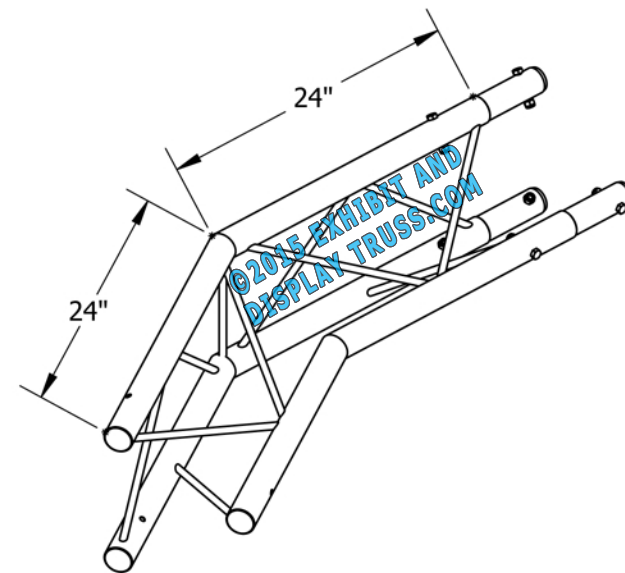

# PART: EDT12-T2W150A

12" Wide Aluminum Truss. 2" Chords with 1/2" Webs

©2015 EXHIBIT AND DISPLAY TRUSS.COM

2 Way 150° Junction Apex In

## Truss Profile

12" Wide Triangle Truss  
2"Ø Chords, 1/2"Ø Webs

**COLLAPSED VIEW**

**EXPLODED VIEW**