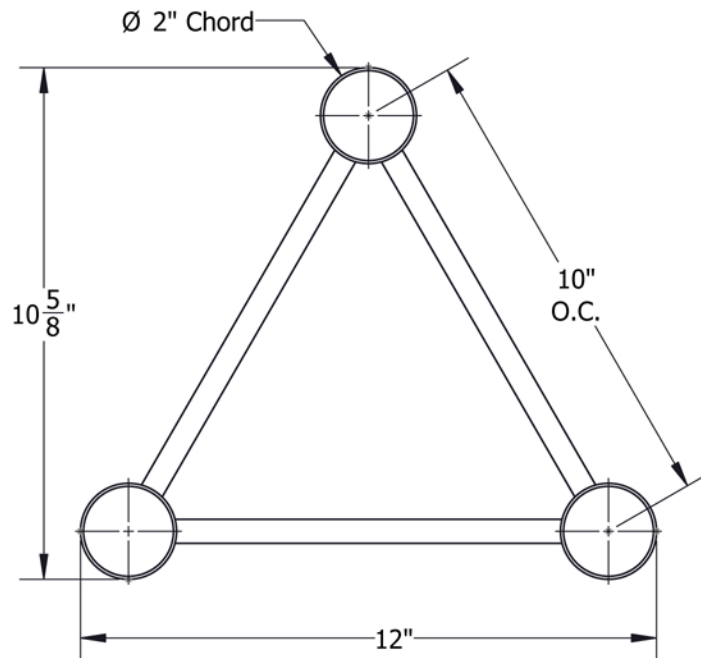

# PART: EDT12-T2W150A

12" Wide Aluminum Truss. 2" Chords with 1/2" Webs

©2015 EXHIBIT AND DISPLAY TRUSS.COM

2 Way 150° Junction Apex In

## Truss Profile

12" Wide Triangle Truss  
2"Ø Chords, 1/2"Ø Webs

**COLLAPSED VIEW**

**EXPLODED VIEW**