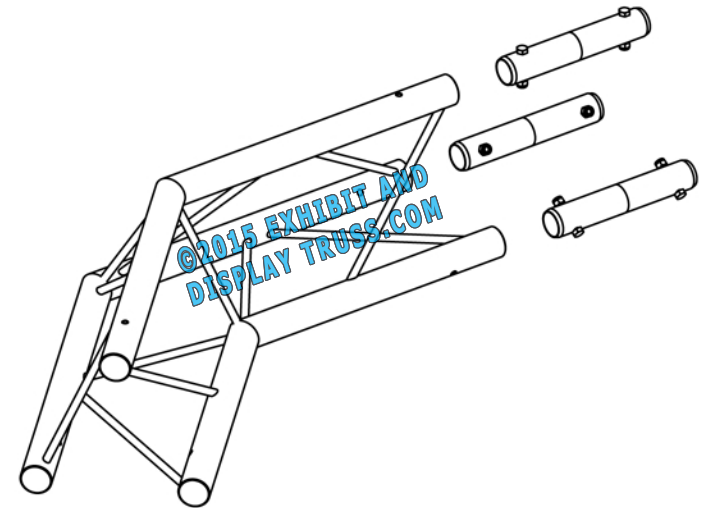

# PART: EDT12-T2W135

12" Wide Aluminum Truss. 2" Chords with 1/2" Webs

2 Way 135° Junction Apex Up/Down

©2015 EXHIBIT AND DISPLAY TRUSS.COM

## Truss Profile

12" Wide Triangle Truss  
2"Ø Chords, 1/2"Ø Webs

COLLAPSED VIEW

EXPLODED VIEW