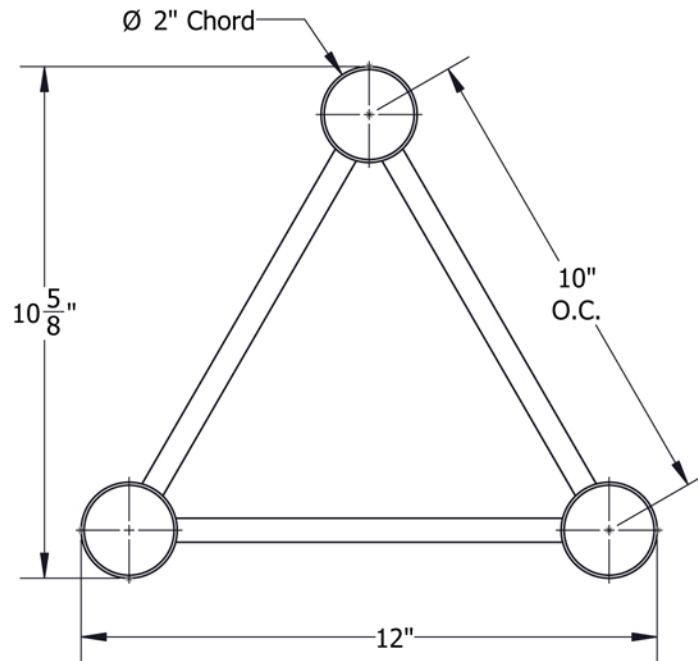

# PART: EDT12-T2W135

12" Wide Aluminum Truss. 2" Chords with 1/2" Webs

2 Way 135° Junction Apex Up/Down

©2015 EXHIBIT AND DISPLAY TRUSS.COM

## Truss Profile

12" Wide Triangle Truss  
2"Ø Chords, 1/2"Ø Webs

COLLAPSED VIEW

EXPLODED VIEW