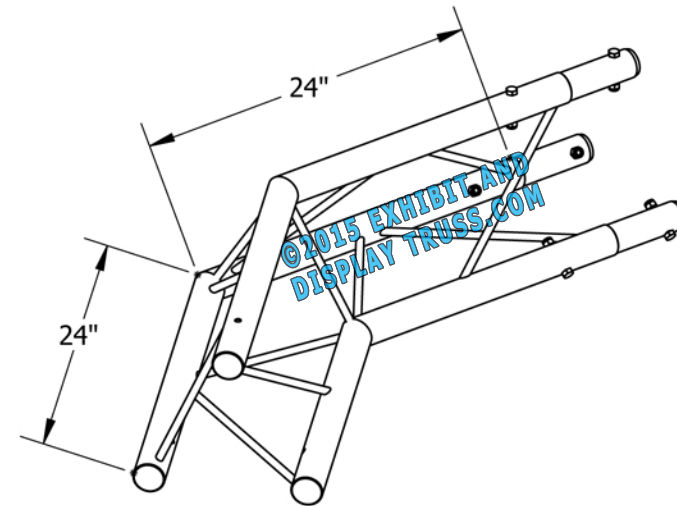

# PART: EDT12-T2W135

12" Wide Aluminum Truss. 2" Chords with 1/2" Webs

2 Way 135° Junction Apex Up/Down

©2015 EXHIBIT AND DISPLAY TRUSS.COM

## Truss Profile

12" Wide Triangle Truss  
2"Ø Chords, 1/2"Ø Webs

COLLAPSED VIEW

EXPLODED VIEW