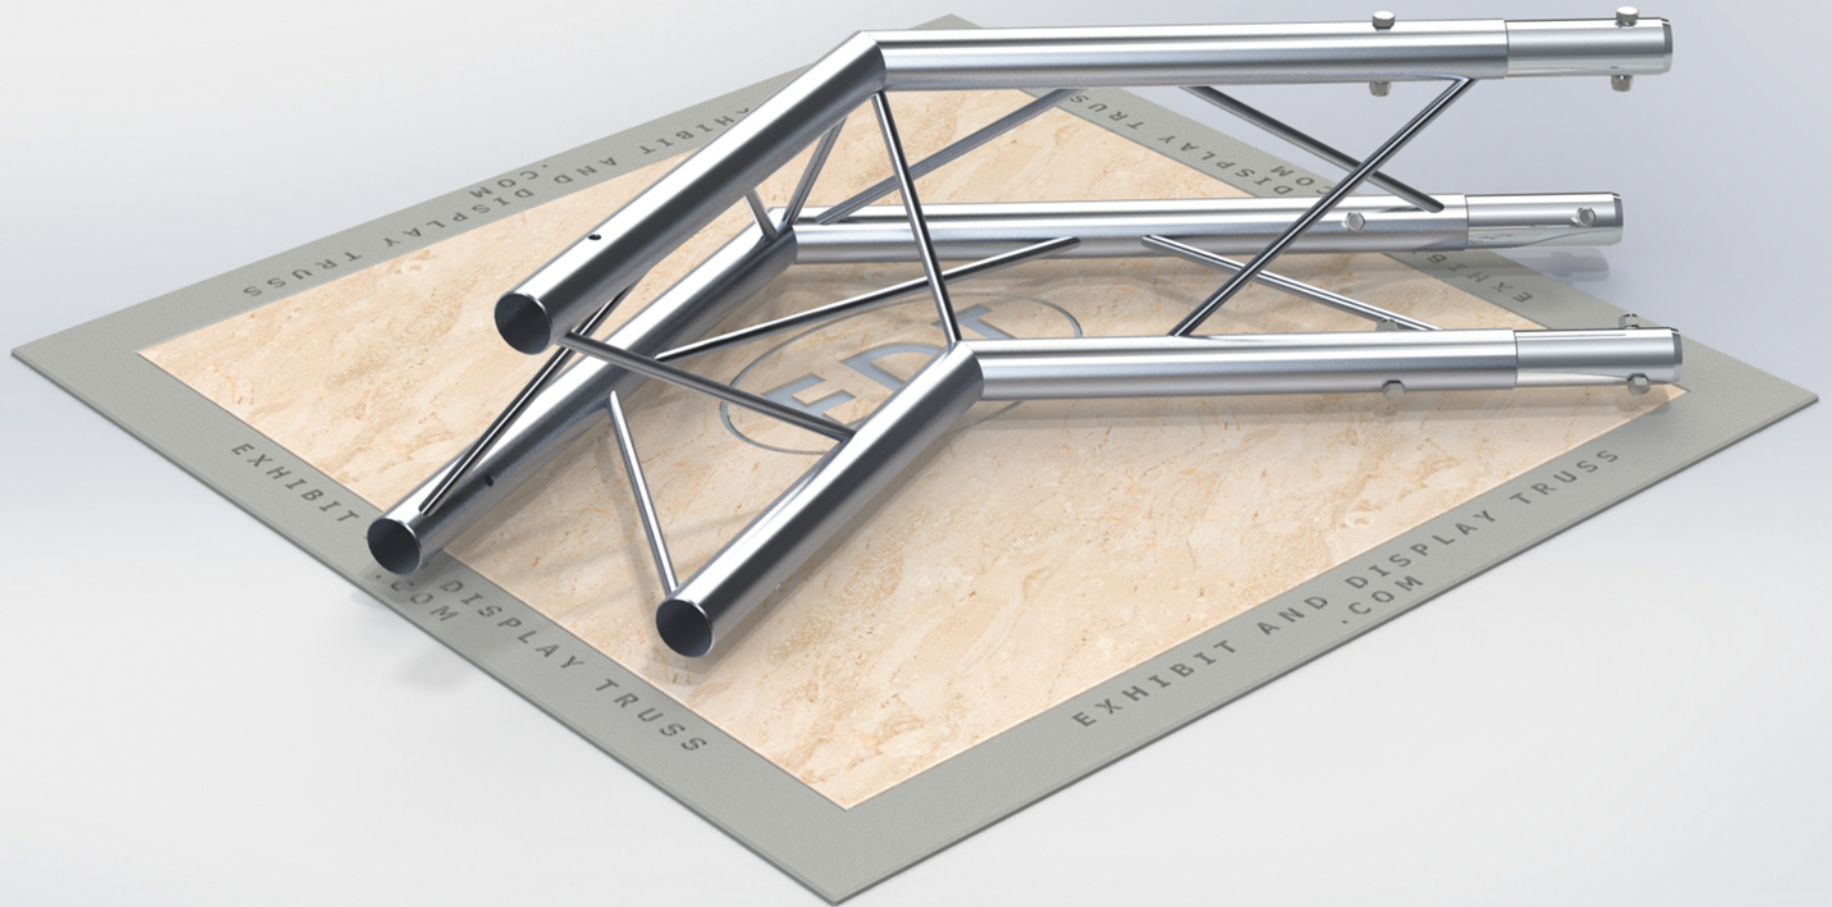

PART: EDT12-T2W120

12" Wide Aluminum Truss. 2" Chords with 1/2" Webs

2 Way 120° Junction Apex Up/Down

©2015 EXHIBIT AND DISPLAY TRUSS.COM

Toll Free: 855-323-4866
Email: info@exhibitanddisplaytruss.com

ExhibitAndDisplayTruss.com