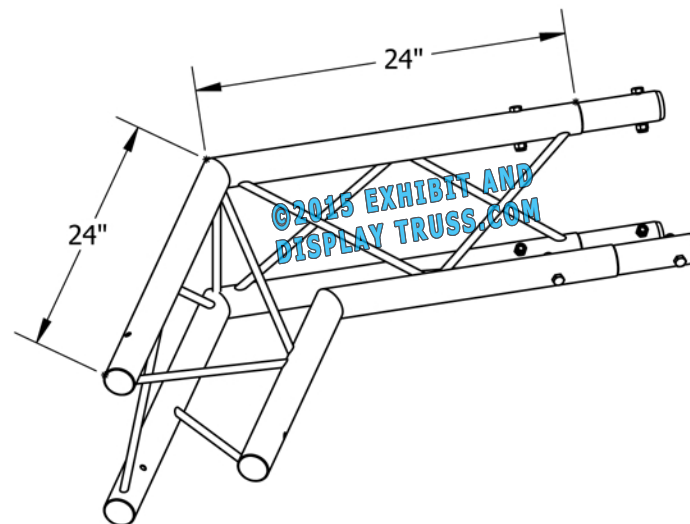

PART: EDT12-T2W120A

12" Wide Aluminum Truss. 2" Chords with 1/2" Webs

©2015 EXHIBIT AND DISPLAY TRUSS.COM

2 Way 120° Junction Apex In

Truss Profile

12" Wide Triangle Truss
2"Ø Chords, 1/2"Ø Webs

COLLAPSED VIEW

EXPLODED VIEW