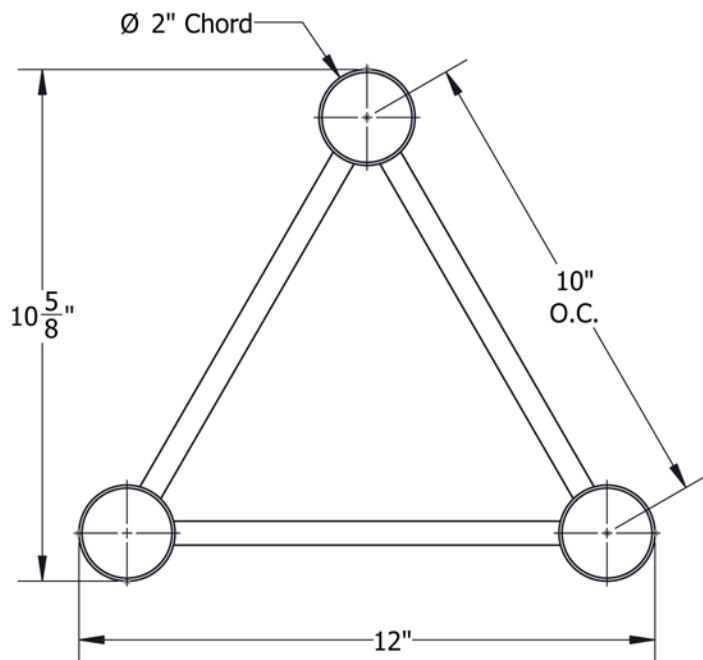

PART: EDT12-T2W120A

12" Wide Aluminum Truss. 2" Chords with 1/2" Webs

©2015 EXHIBIT AND DISPLAY TRUSS.COM

2 Way 120° Junction Apex In

Truss Profile

12" Wide Triangle Truss
2"Ø Chords, 1/2"Ø Webs

COLLAPSED VIEW