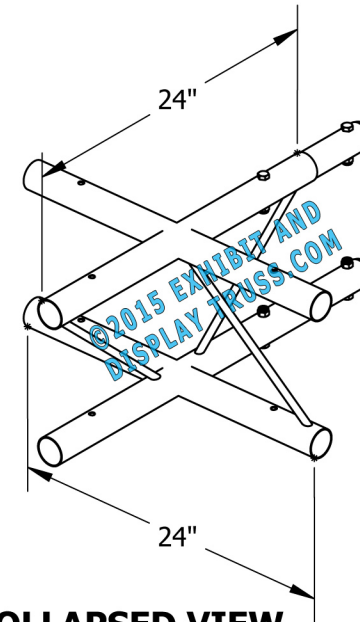

# PART: EDT12-L4WXV

12" Wide Aluminum Truss. 2" Chords with 1/2" Webs

4 Way 90° "X" Junction Vertical

©2015 EXHIBIT AND DISPLAY TRUSS.COM

Toll Free: 855-323-4866  
Email: [info@exhibitanddisplaytruss.com](mailto:info@exhibitanddisplaytruss.com)

# PART: EDT12-L4WXV

12" Wide Aluminum Truss. 2" Chords with 1/2" Webs

4 Way 90° "X" Junction Vertical

©2015 EXHIBIT AND DISPLAY TRUSS.COM

## Truss Profile

12" Wide Ladder Truss (Vertical)  
2"Ø Chords, 1/2"Ø Webs

**COLLAPSED VIEW**

**EXPLODED VIEW**