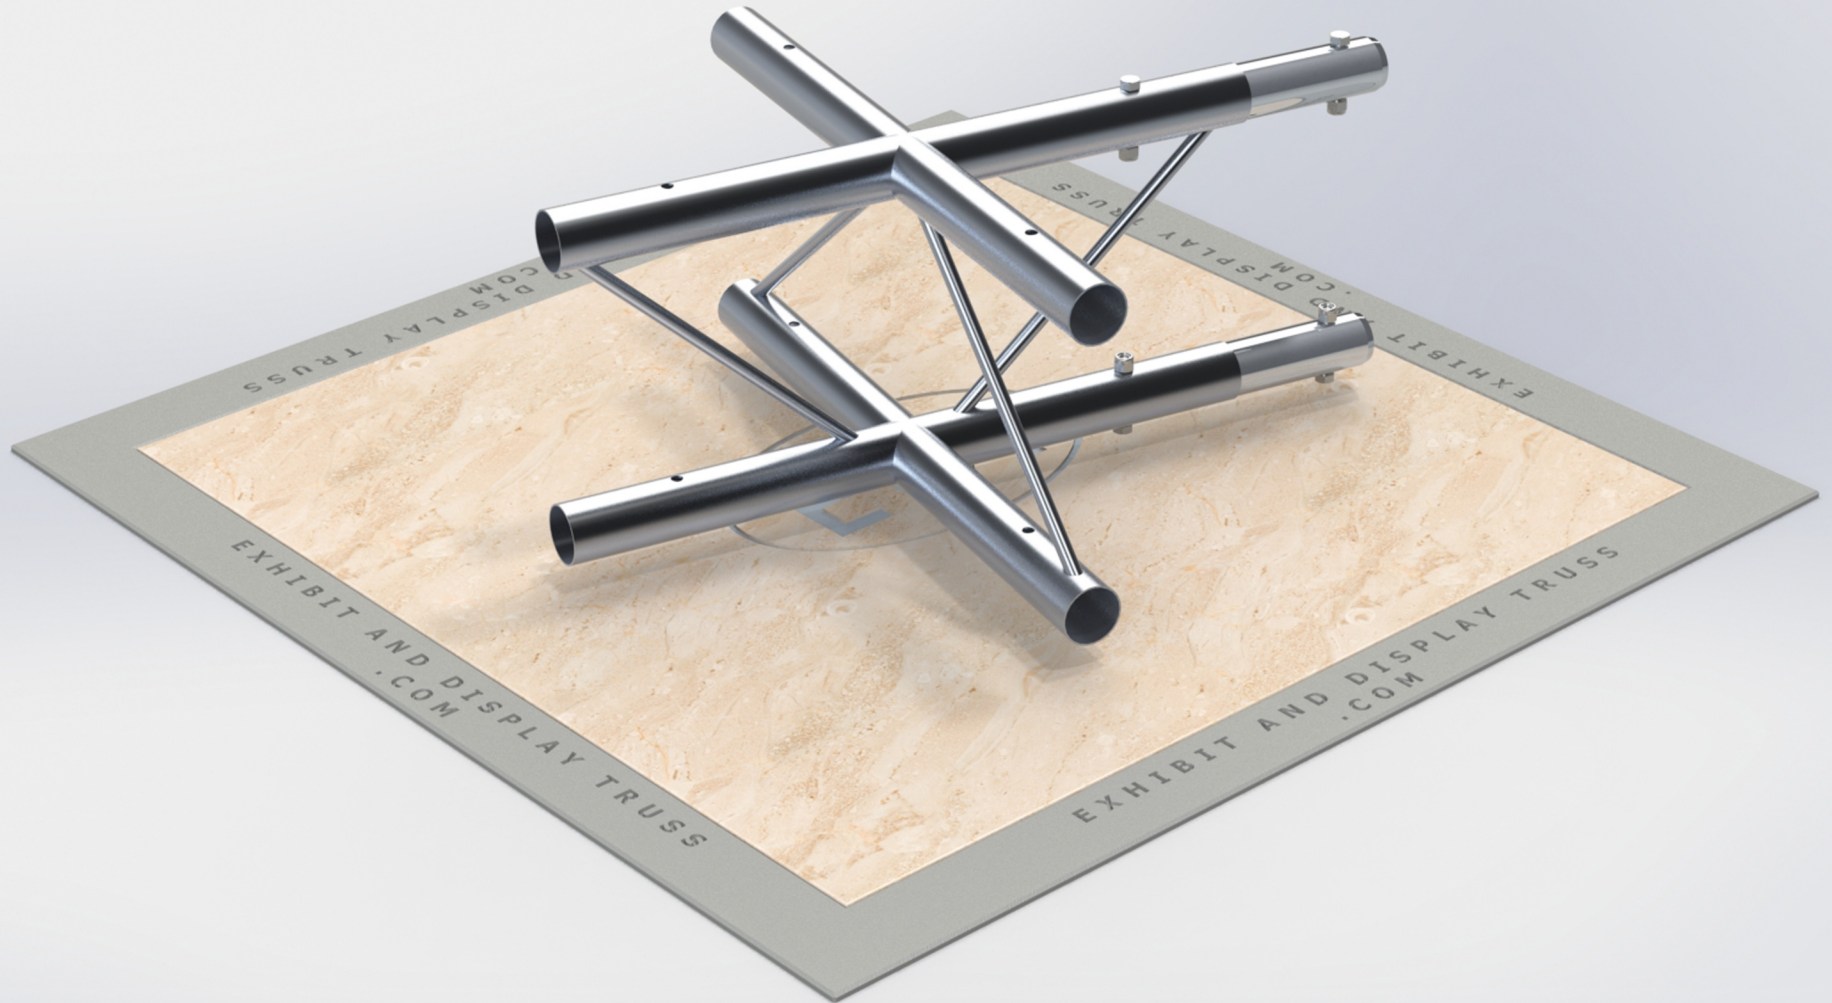

# PART: EDT12-L4WXV

12" Wide Aluminum Truss. 2" Chords with 1/2" Webs

4 Way 90° "X" Junction Vertical

©2015 EXHIBIT AND DISPLAY TRUSS.COM

Toll Free: 855-323-4866  
Email: [info@exhibitanddisplaytruss.com](mailto:info@exhibitanddisplaytruss.com)

# PART: EDT12-L4WXV

12" Wide Aluminum Truss. 2" Chords with 1/2" Webs

4 Way 90° "X" Junction Vertical

©2015 EXHIBIT AND DISPLAY TRUSS.COM

## Truss Profile

12" Wide Ladder Truss (Vertical)  
2"Ø Chords, 1/2"Ø Webs

**COLLAPSED VIEW**

**EXPLODED VIEW**