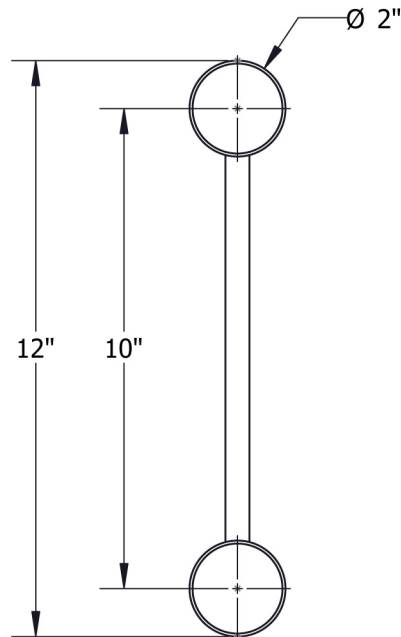

# PART: EDT12-L4WXV

12" Wide Aluminum Truss. 2" Chords with 1/2" Webs

4 Way 90° "X" Junction Vertical

©2015 EXHIBIT AND DISPLAY TRUSS.COM

Toll Free: 855-323-4866  
Email: [info@exhibitanddisplaytruss.com](mailto:info@exhibitanddisplaytruss.com)

# PART: EDT12-L4WXV

12" Wide Aluminum Truss. 2" Chords with 1/2" Webs

4 Way 90° "X" Junction Vertical

©2015 EXHIBIT AND DISPLAY TRUSS.COM

## Truss Profile

12" Wide Ladder Truss (Vertical)  
2"Ø Chords, 1/2"Ø Webs

**COLLAPSED VIEW**

**EXPLODED VIEW**