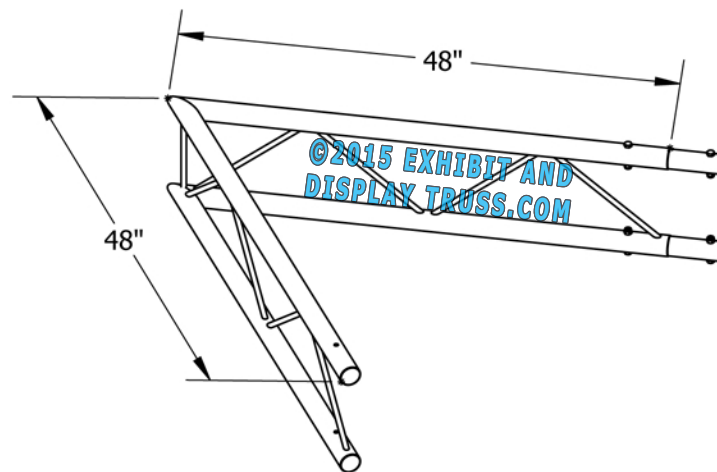

PART: EDT12-L2W60V

12" Wide Aluminum Truss. 2" Chords with 1/2" Webs

©2015 EXHIBIT AND DISPLAY TRUSS.COM

2 Way 60° Junction Vertical

Truss Profile

12" Wide Ladder Truss (Vertical)
2"Ø Chords, 1/2"Ø Webs

COLLAPSED VIEW