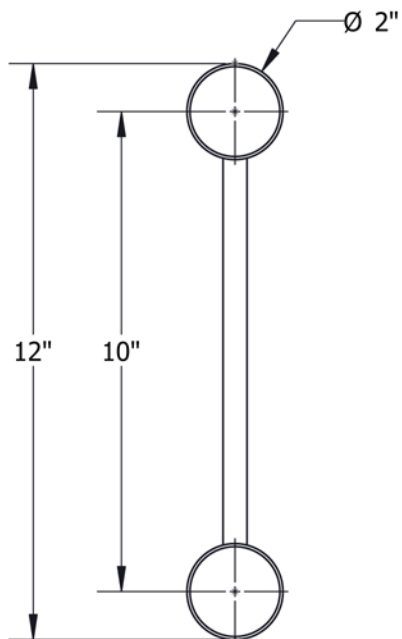

PART: EDT12-L2W60V

12" Wide Aluminum Truss. 2" Chords with 1/2" Webs

©2015 EXHIBIT AND DISPLAY TRUSS.COM

2 Way 60° Junction Vertical

Truss Profile

12" Wide Ladder Truss (Vertical)
2"Ø Chords, 1/2"Ø Webs

COLLAPSED VIEW

EXPLODED VIEW