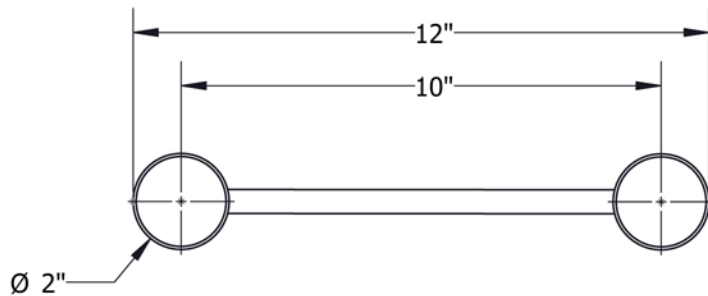

PART: EDT12-L2W60H

12" Wide Aluminum Truss. 2" Chords with 1/2" Webs

©2015 EXHIBIT AND DISPLAY TRUSS.COM

2 Way 60° Junction Horizontal

Truss Profile

12" Wide Ladder Truss (Horizontal)
2"Ø Chords, 1/2"Ø Webs

COLLAPSED VIEW

EXPLODED VIEW