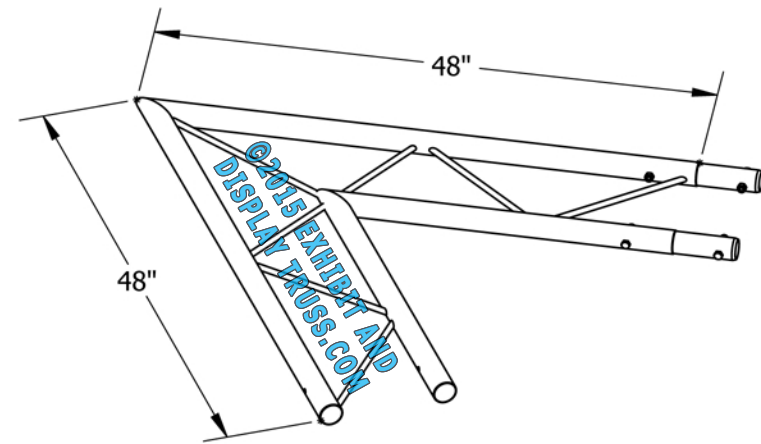

PART: EDT12-L2W60H

12" Wide Aluminum Truss. 2" Chords with 1/2" Webs

©2015 EXHIBIT AND DISPLAY TRUSS.COM

2 Way 60° Junction Horizontal

Truss Profile

12" Wide Ladder Truss (Horizontal)
2"Ø Chords, 1/2"Ø Webs

COLLAPSED VIEW

EXPLODED VIEW