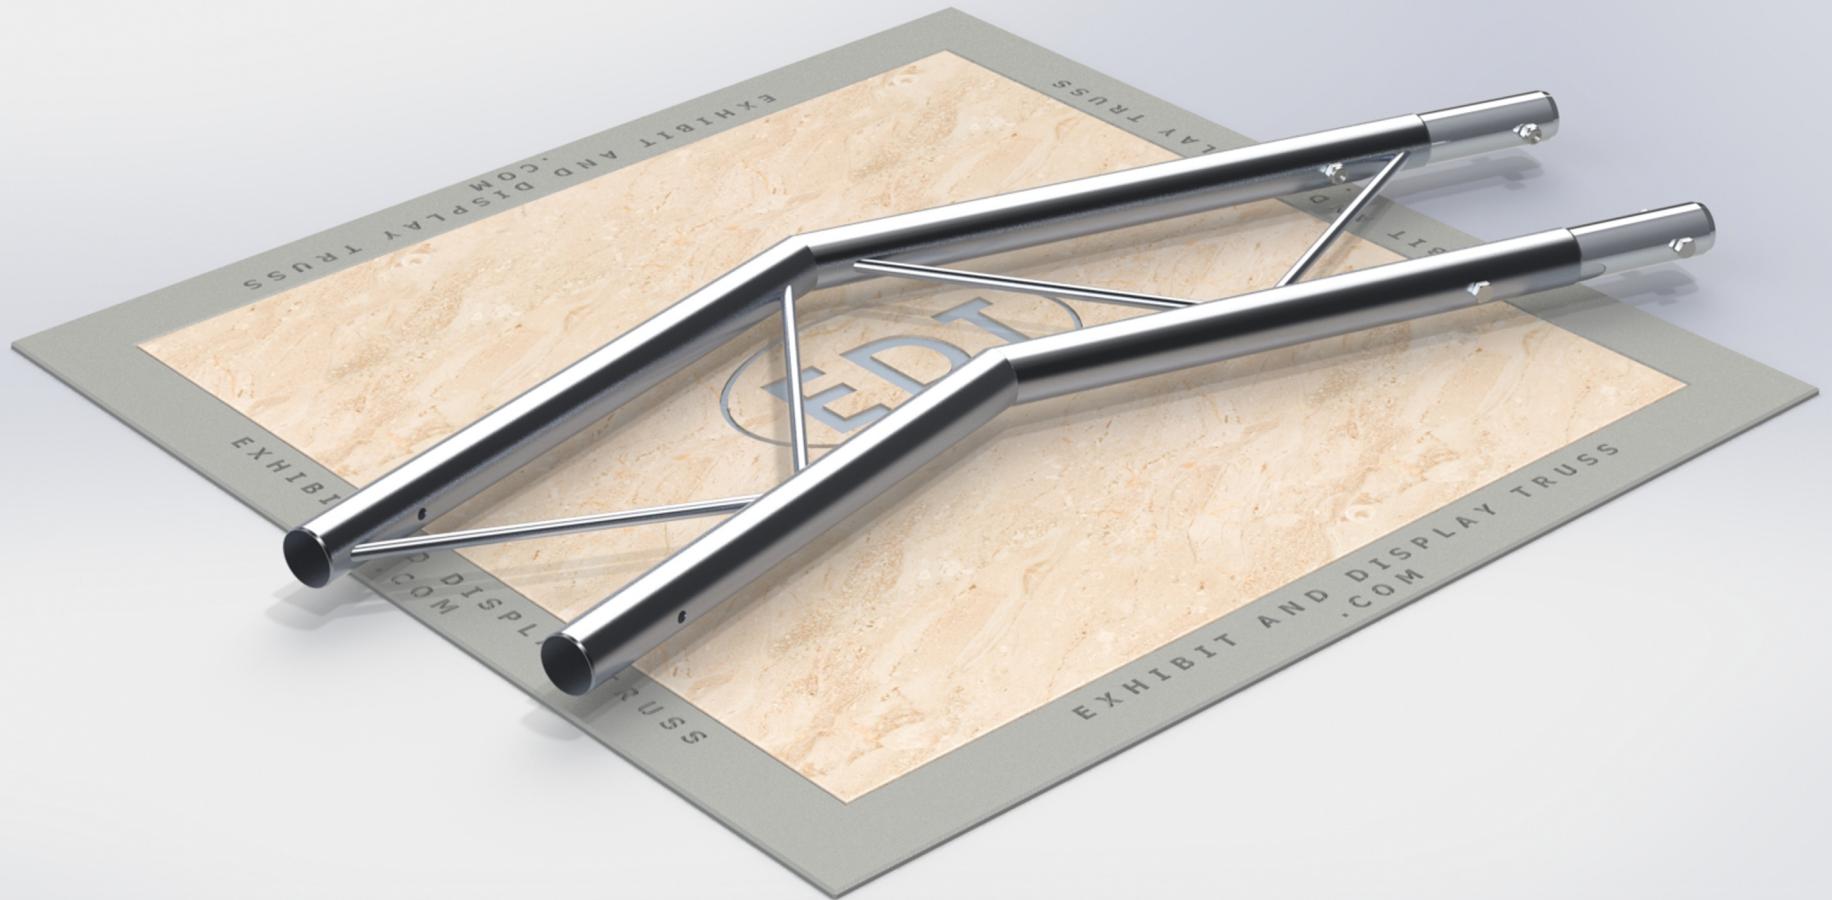

PART: EDT12-L2W150H

12" Wide Aluminum Truss. 2" Chords with 1/2" Webs

2 Way 150° Junction Horizontal

©2015 EXHIBIT AND DISPLAY TRUSS.COM

Toll Free: 855-323-4866
Email: info@exhibitanddisplaytruss.com

ExhibitAndDisplayTruss.com

PART: EDT12-L2W150H

12" Wide Aluminum Truss. 2" Chords with 1/2" Webs

2 Way 150° Junction Horizontal

©2015 EXHIBIT AND DISPLAY TRUSS.COM

Truss Profile

12" Wide Ladder Truss (Horizontal)
2"Ø Chords, 1/2"Ø Webs