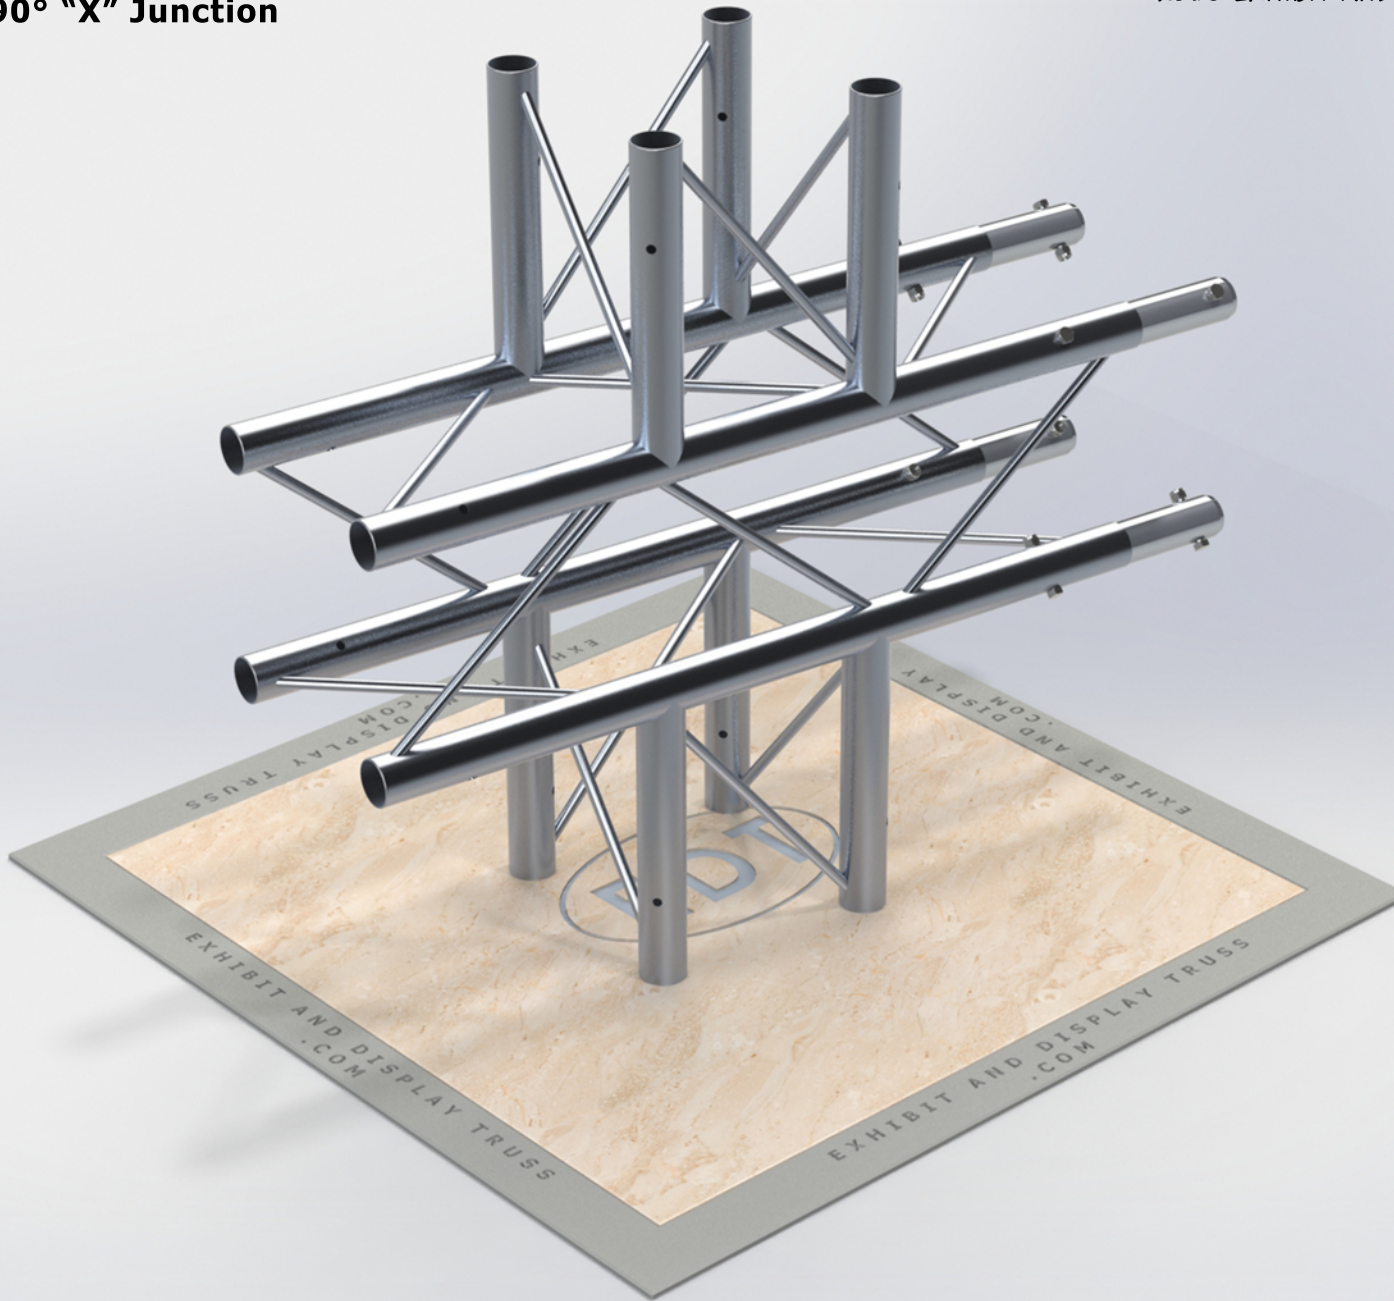

PART: EDT12-B4WX

12" Wide Aluminum Truss. 2" Chords with 1/2" Webs

4 Way 90° "X" Junction

©2015 EXHIBIT AND DISPLAY TRUSS.COM

Toll Free: 855-323-4866
Email: info@exhibitanddisplaytruss.com

ExhibitAndDisplayTruss.com