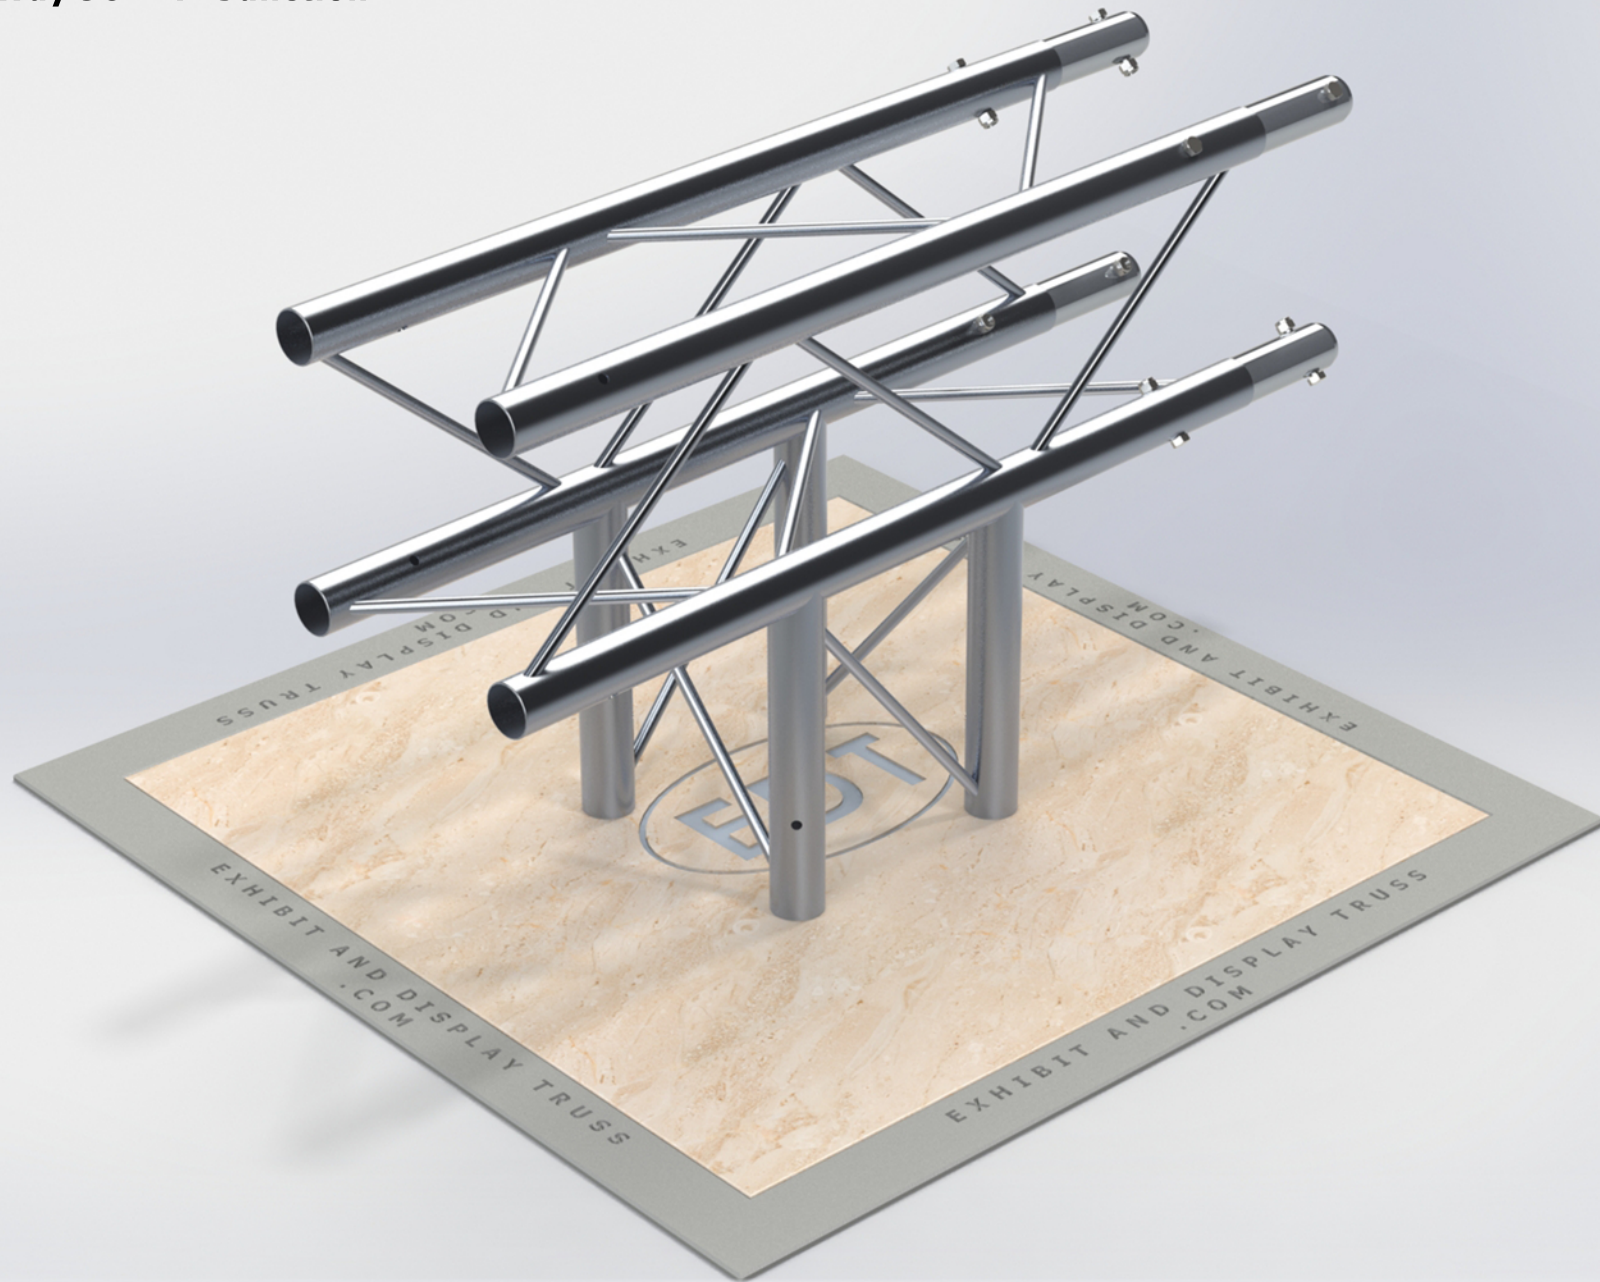

# PART: EDT12-B3WT

12" Wide Aluminum Truss. 2" Chords with 1/2" Webs

©2015 EXHIBIT AND DISPLAY TRUSS.COM

3 Way 90° "T" Junction

Toll Free: 855-323-4866  
Email: [info@exhibitanddisplaytruss.com](mailto:info@exhibitanddisplaytruss.com)