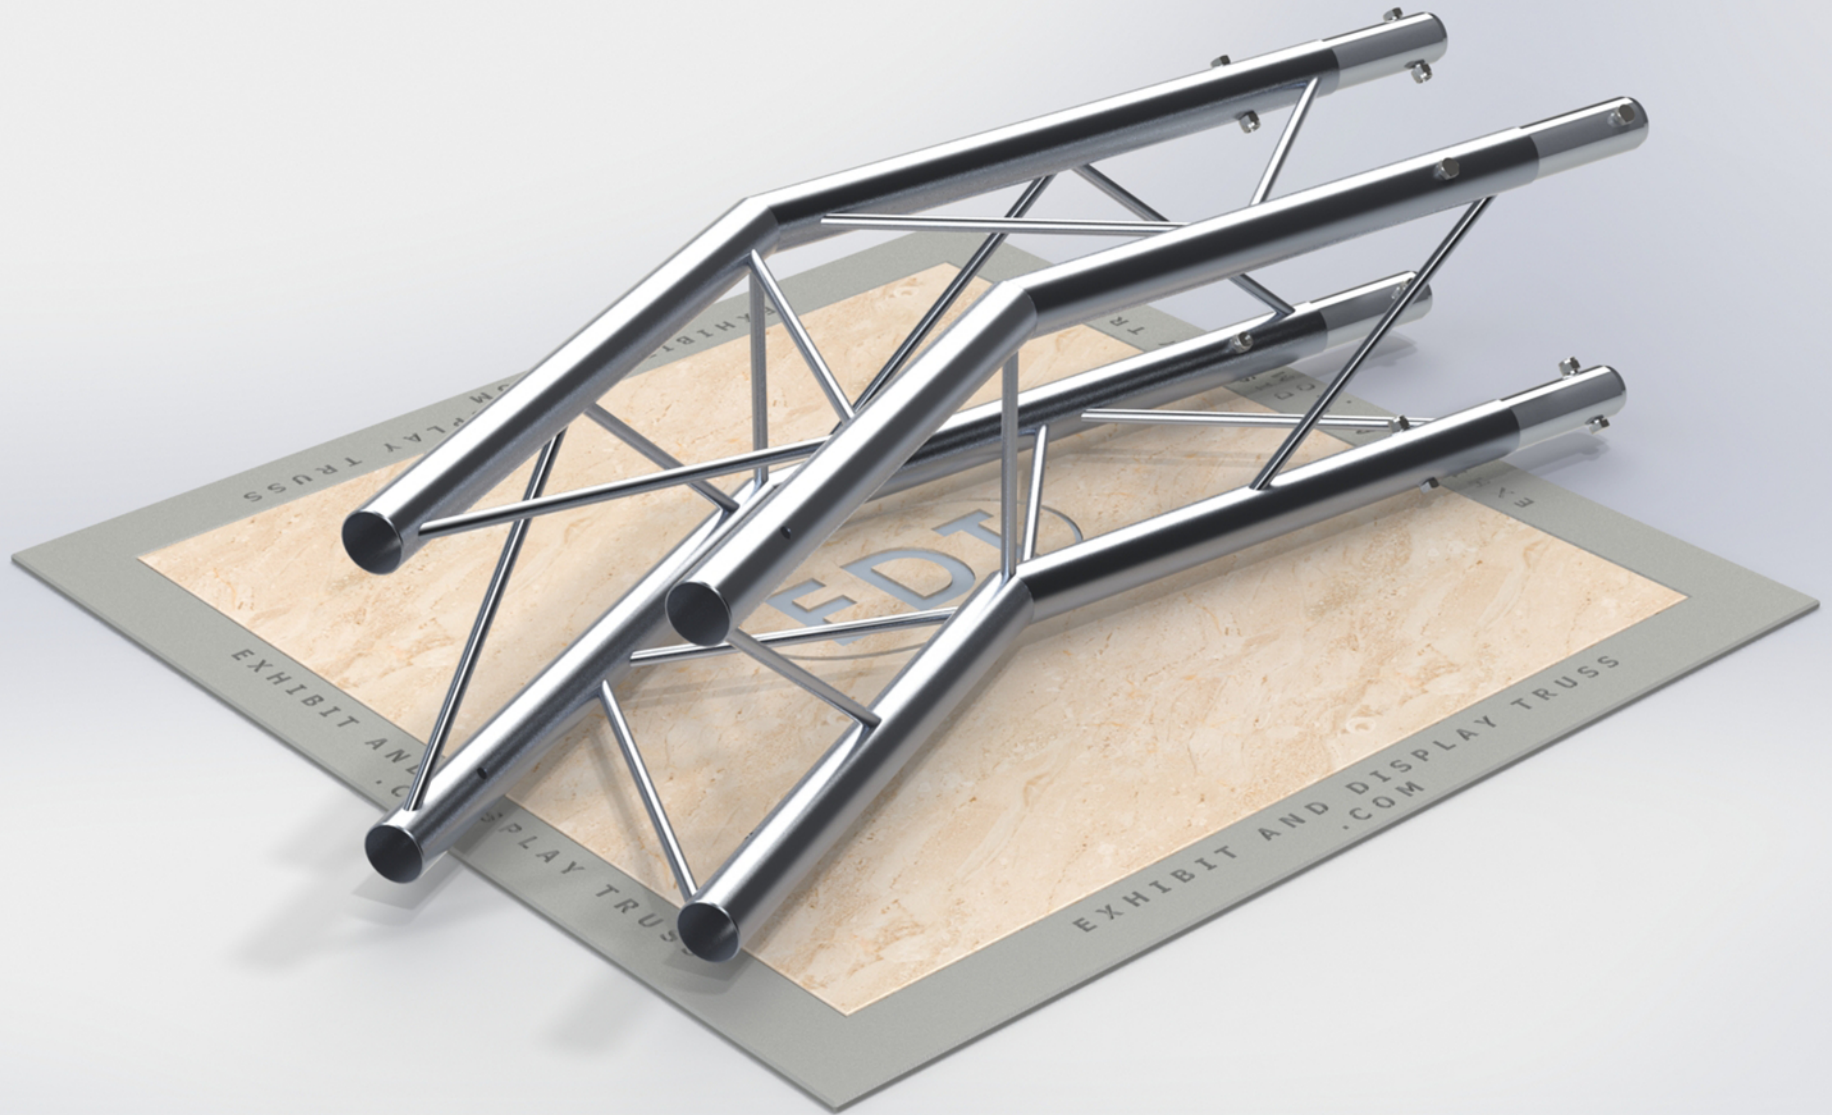

PART: EDT12-B2W150

12" Wide Aluminum Truss. 2" Chords with 1/2" Webs

2 Way 150° Junction

©2015 EXHIBIT AND DISPLAY TRUSS.COM

Toll Free: 855-323-4866
Email: info@exhibitanddisplaytruss.com

ExhibitAndDisplayTruss.com