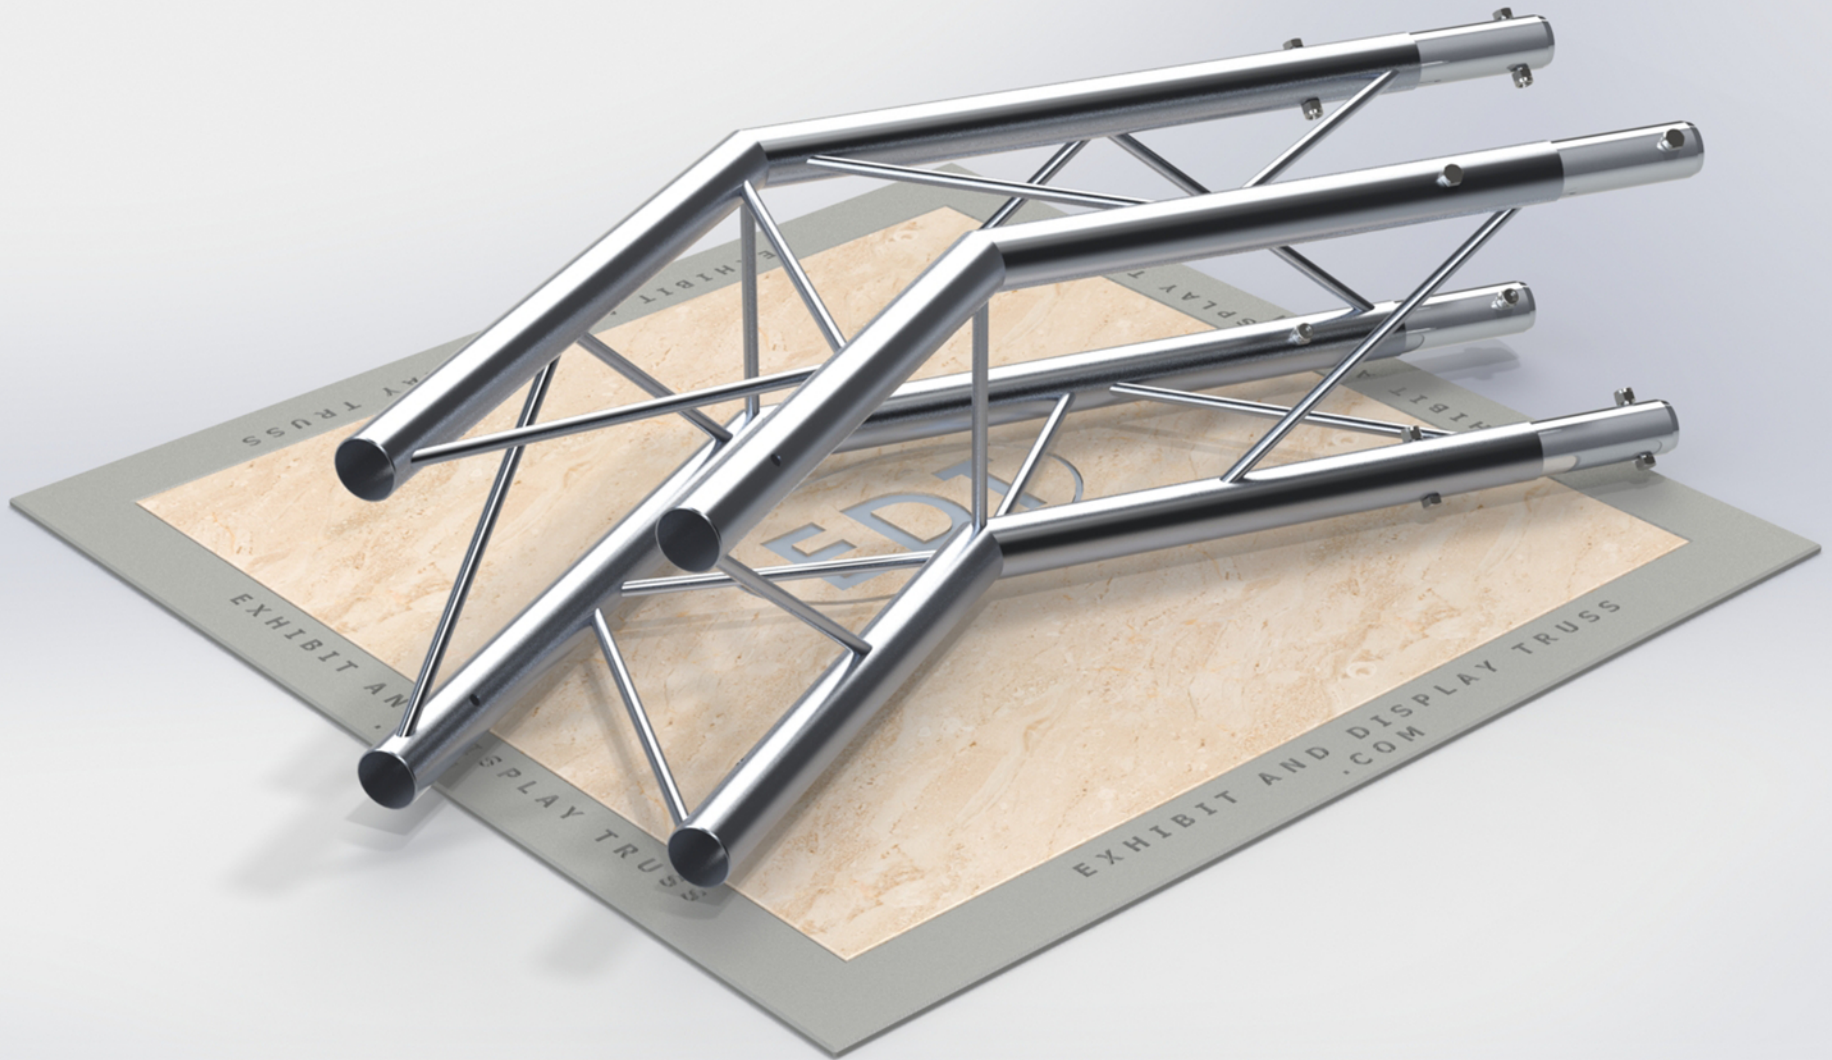

PART: EDT12-B2W135

12" Wide Aluminum Truss. 2" Chords with 1/2" Webs

2 Way 135° Junction

©2015 EXHIBIT AND DISPLAY TRUSS.COM

Toll Free: 855-323-4866
Email: info@exhibitanddisplaytruss.com

ExhibitAndDisplayTruss.com