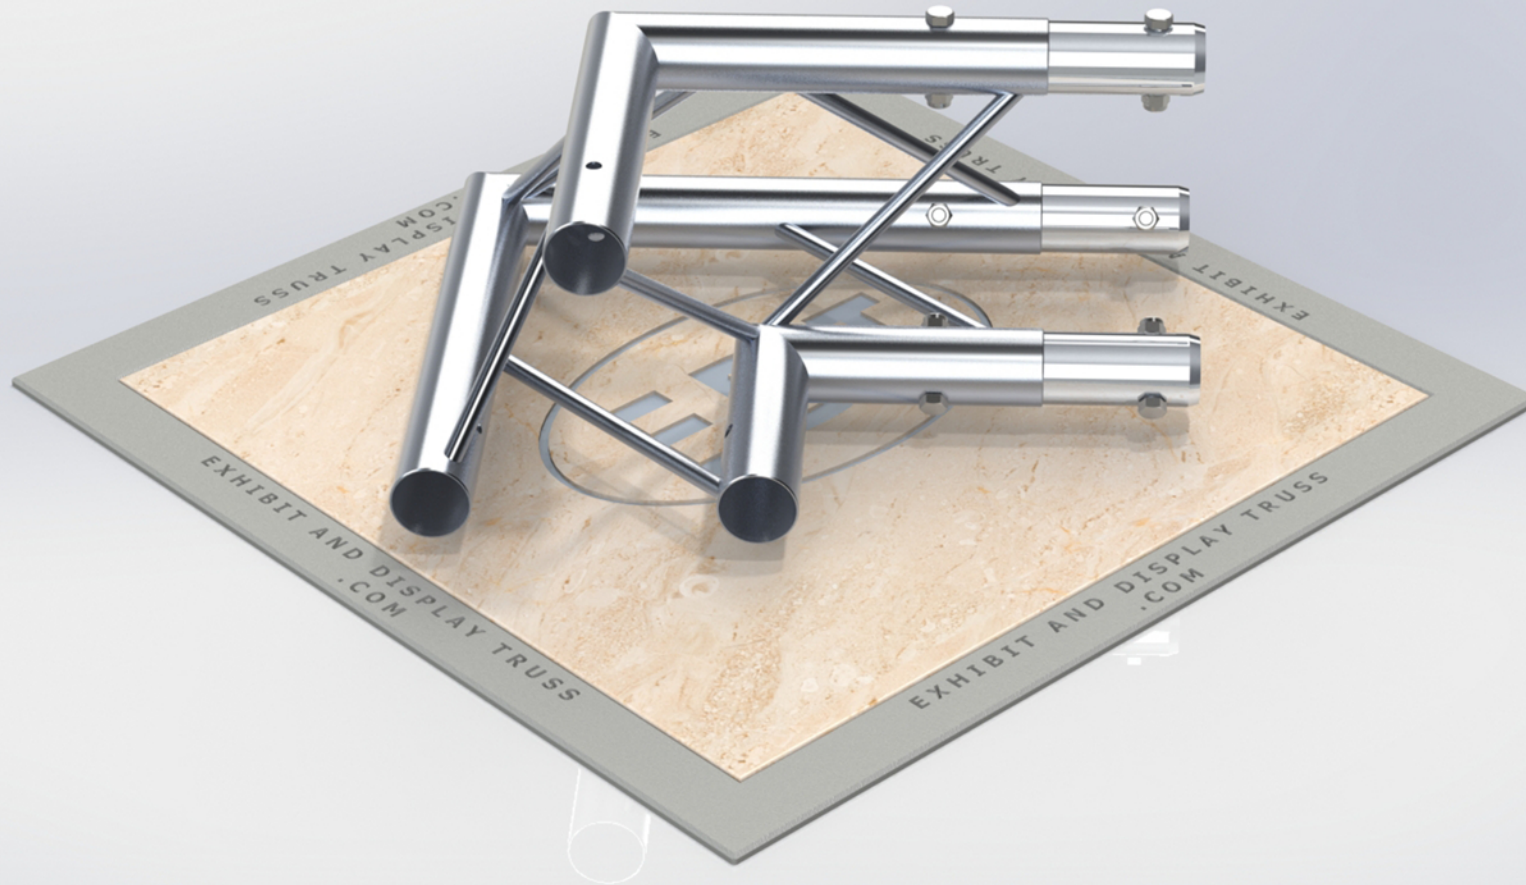

PART: EDT10-T2W90

10" Wide Aluminum Truss. 2" Chords with 1/2" Webs

2 Way 90° Junction Apex Up/Down

©2015 EXHIBIT AND DISPLAY TRUSS.COM

Toll Free: 855-323-4866
Email: info@exhibitanddisplaytruss.com

ExhibitAndDisplayTruss.com