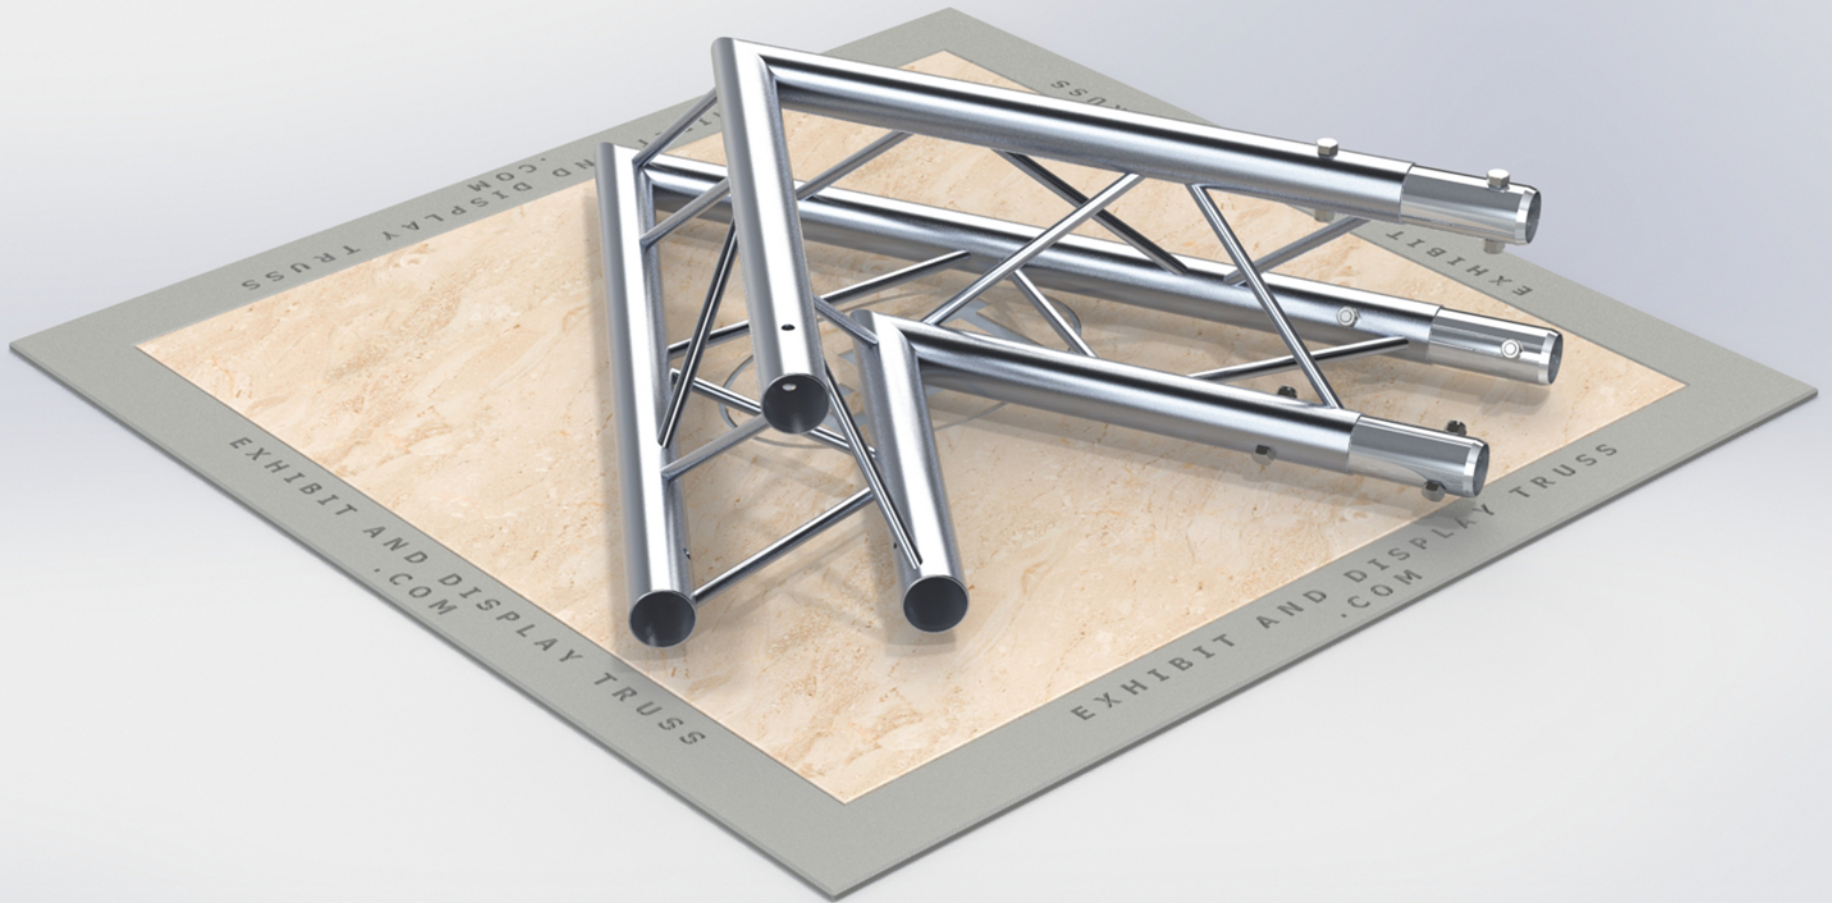

PART: EDT10-T2W60

10" Wide Aluminum Truss. 2" Chords with 1/2" Webs

2 Way 60° Junction Apex Up/Down

©2015 EXHIBIT AND DISPLAY TRUSS.COM

Toll Free: 855-323-4866
Email: info@exhibitanddisplaytruss.com

ExhibitAndDisplayTruss.com