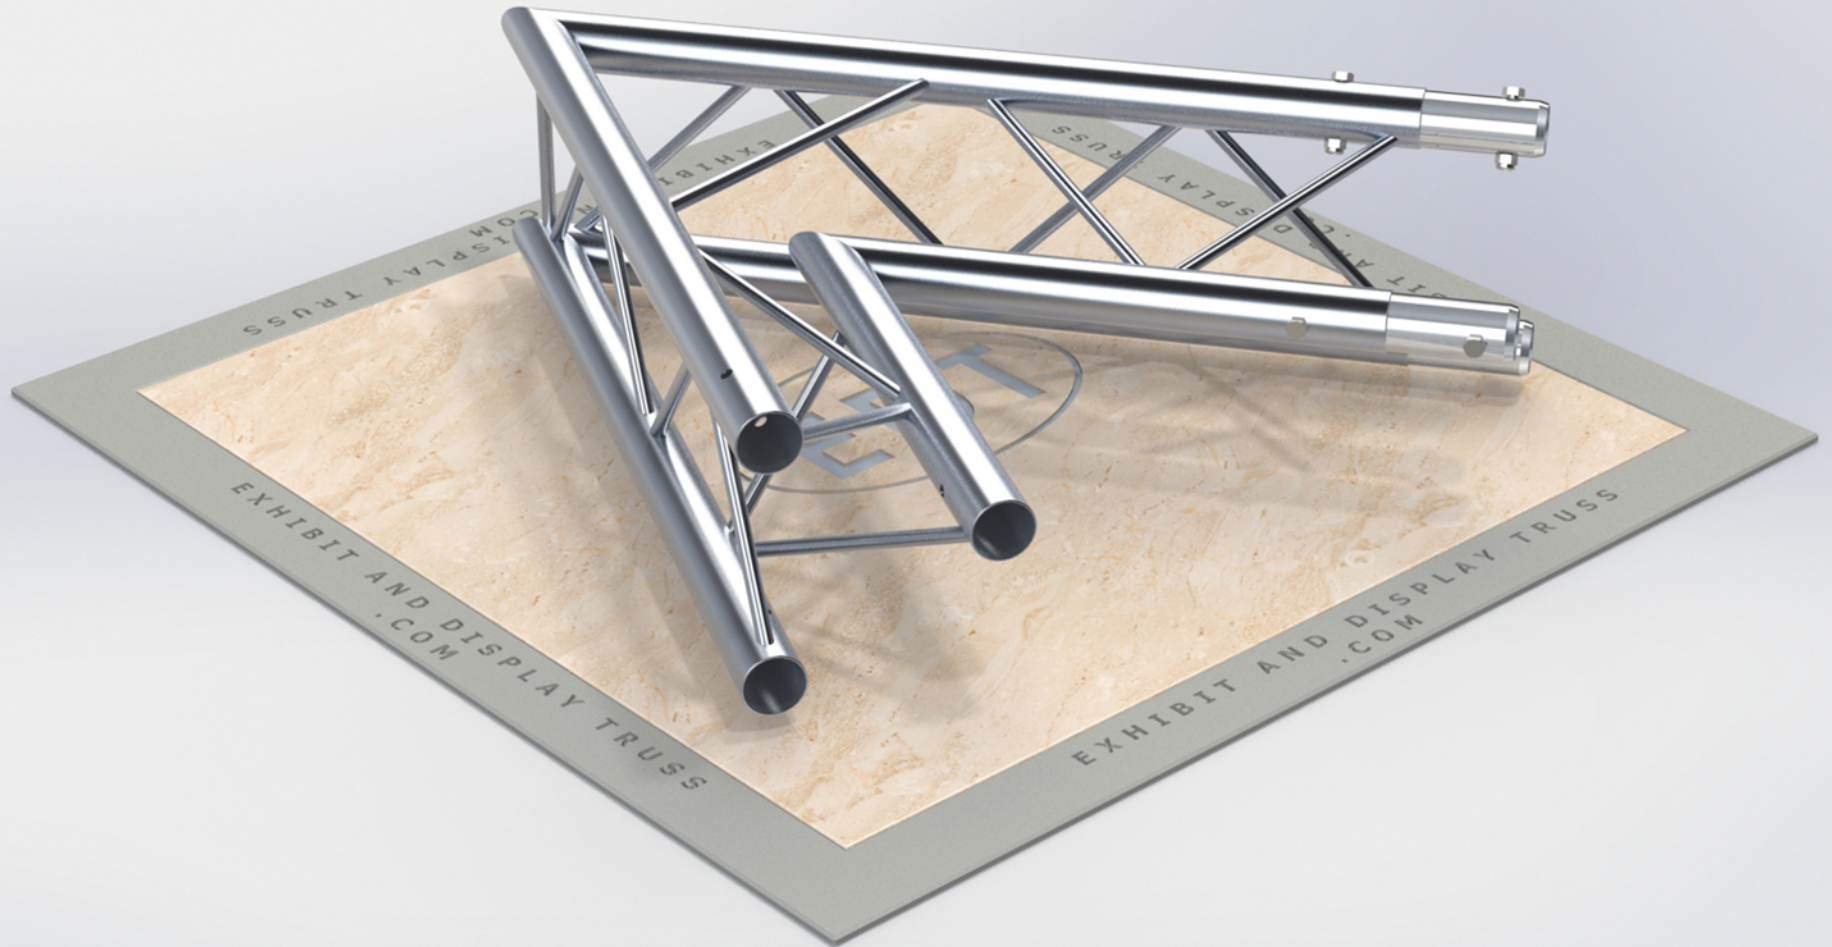

# PART: EDT10-T2W60A

10" Wide Aluminum Truss. 2" Chords with 1/2" Webs

2 Way 60° Junction Apex In

©2015 EXHIBIT AND DISPLAY TRUSS.COM

Toll Free: 855-323-4866  
Email: [info@exhibitanddisplaytruss.com](mailto:info@exhibitanddisplaytruss.com)