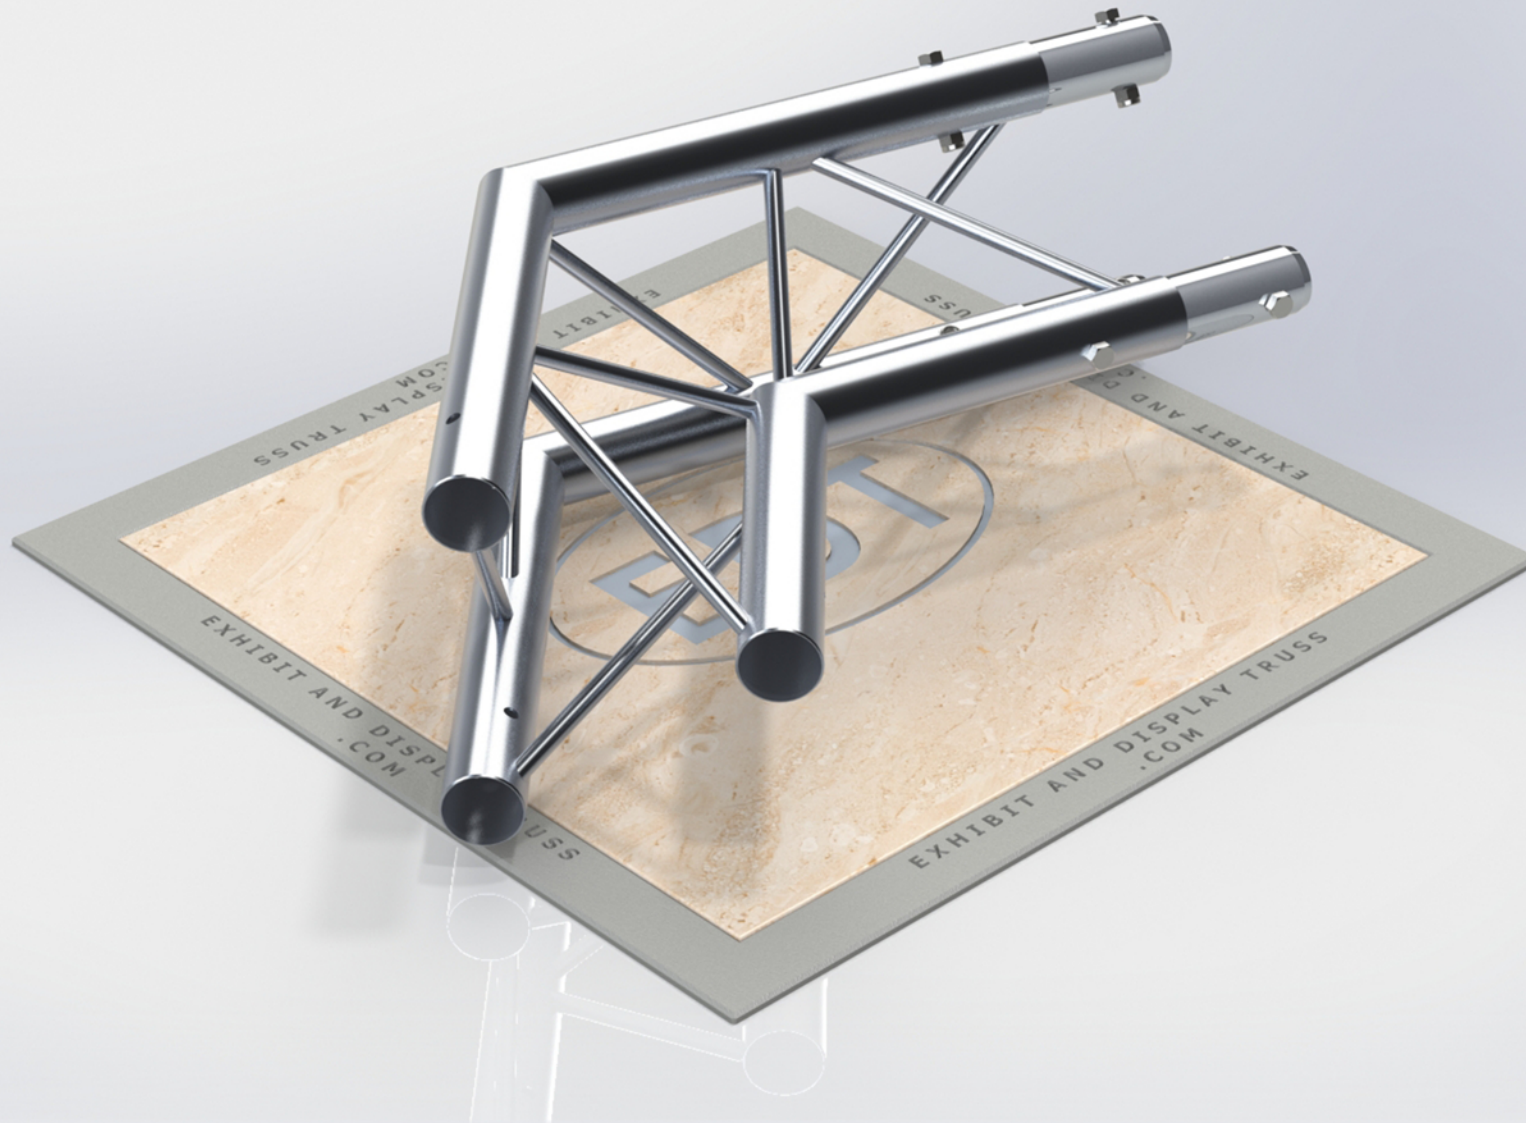

PART: EDT10-T2W120A

10" Wide Aluminum Truss. 2" Chords with 1/2" Webs

2 Way 120° Junction Apex In

©2015 EXHIBIT AND DISPLAY TRUSS.COM

Toll Free: 855-323-4866
Email: info@exhibitanddisplaytruss.com

ExhibitAndDisplayTruss.com