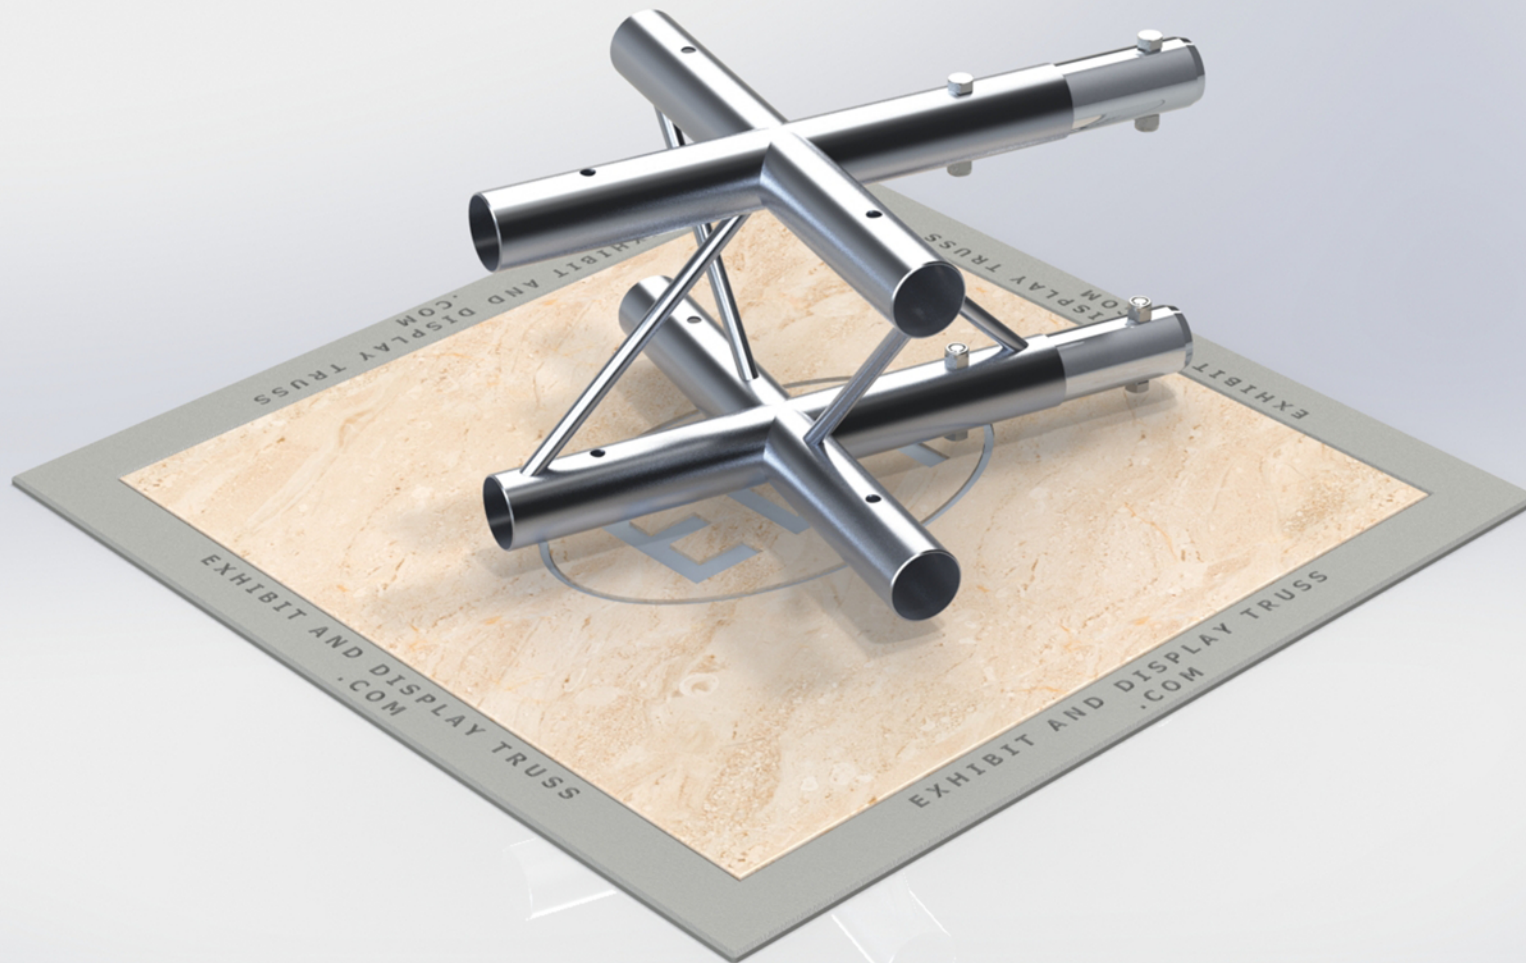

PART: EDT10-L4WXV

10" Wide Aluminum Truss. 2" Chords with 1/2" Webs

©2015 EXHIBIT AND DISPLAY TRUSS.COM

Toll Free: 855-323-4866
Email: info@exhibitanddisplaytruss.com

ExhibitAndDisplayTruss.com