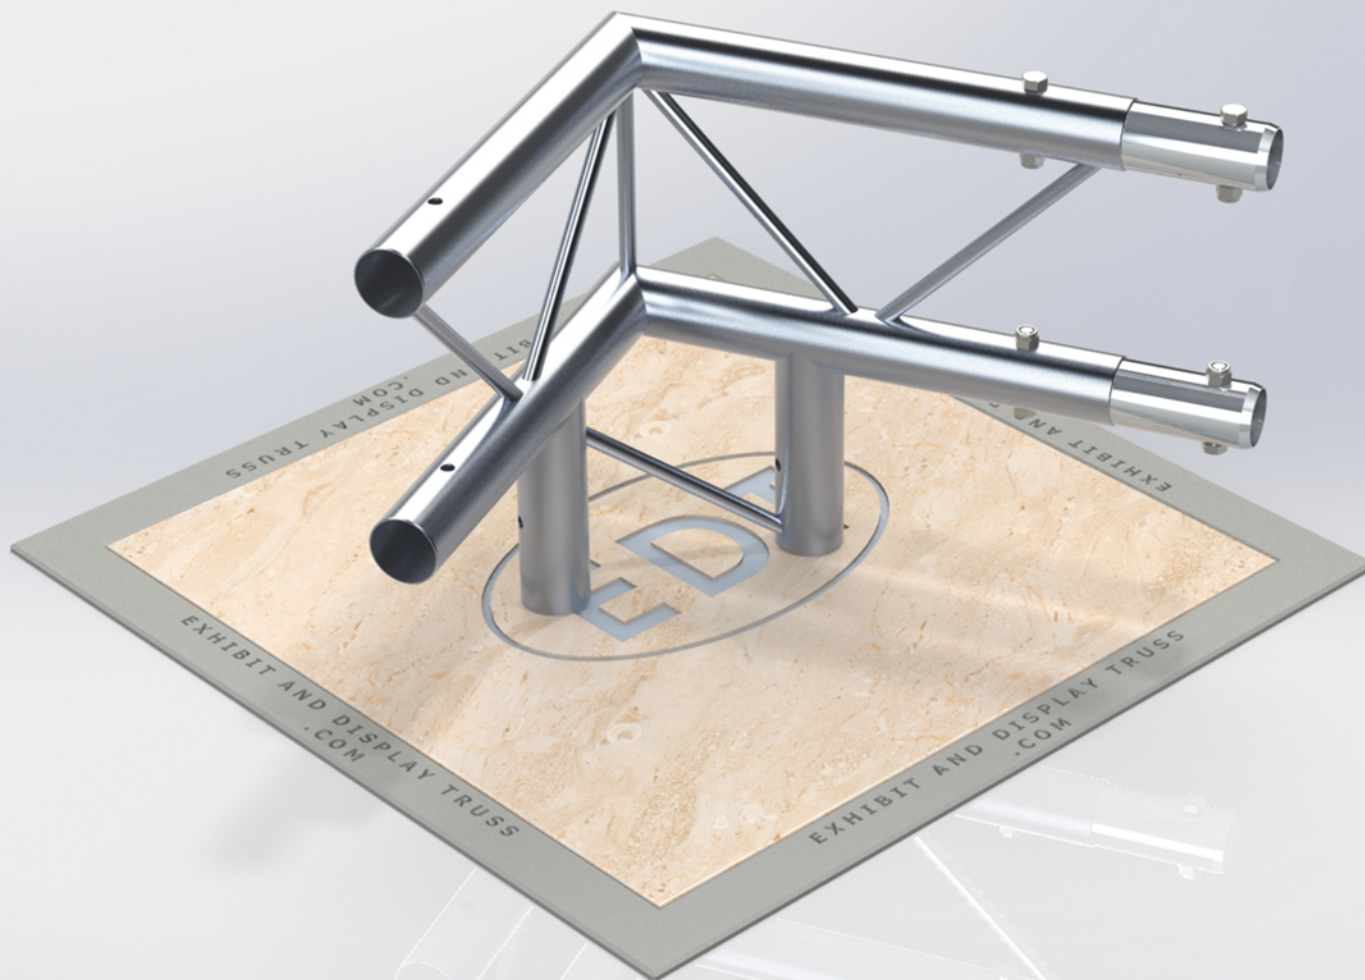

PART: EDT10-L3W90V

10" Wide Aluminum Truss. 2" Chords with 1/2" Webs

©2015 EXHIBIT AND DISPLAY TRUSS.COM

Toll Free: 855-323-4866
Email: info@exhibitanddisplaytruss.com

ExhibitAndDisplayTruss.com