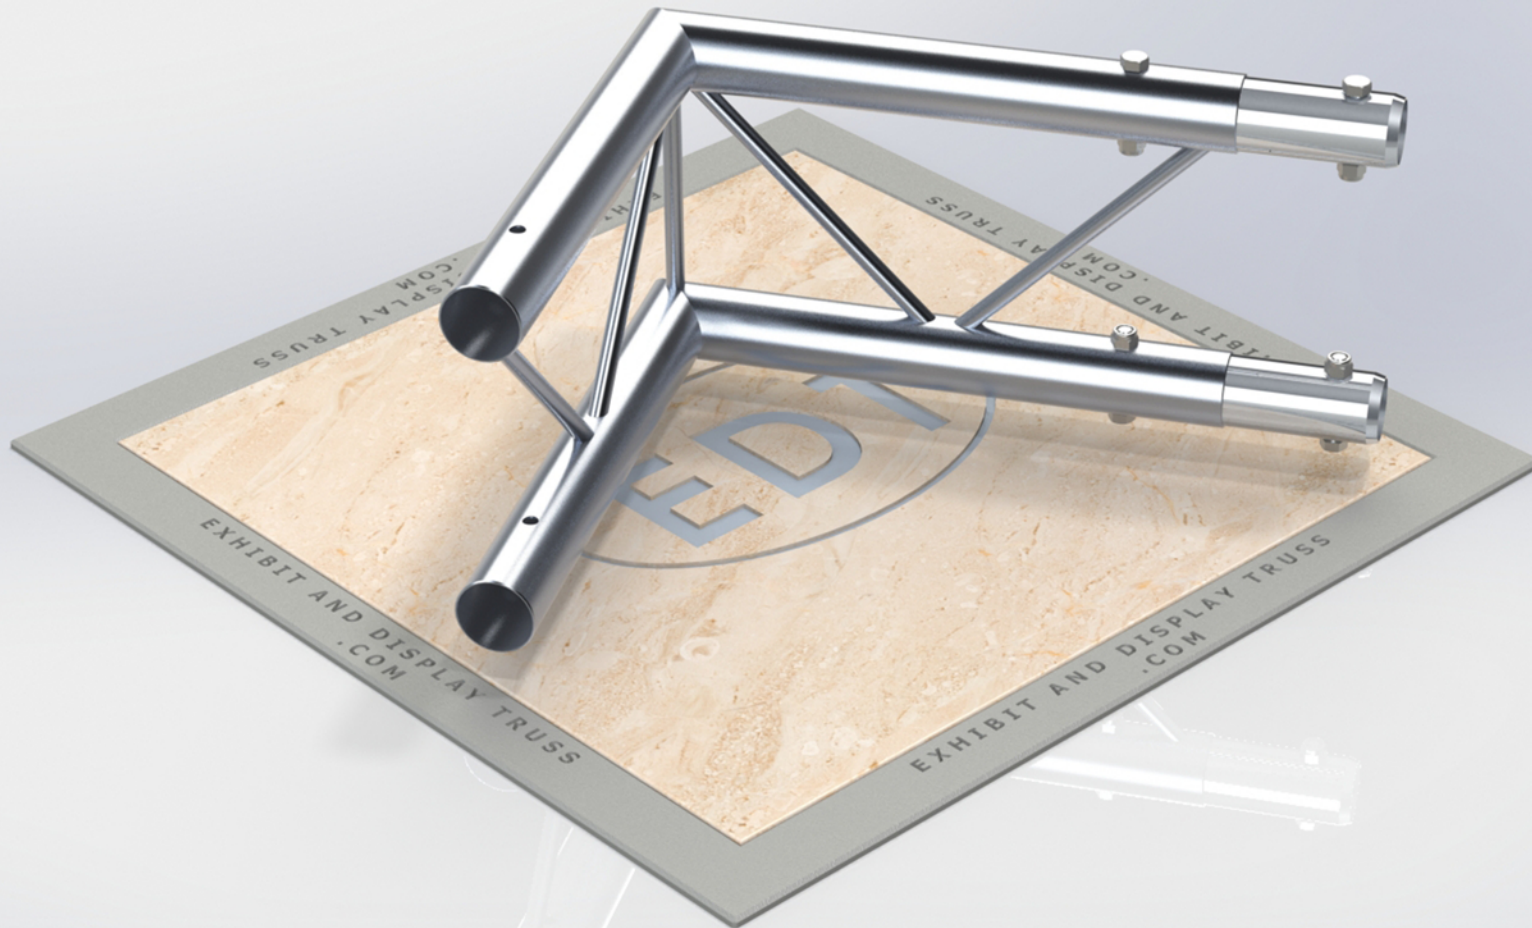

PART: EDT10-L2W90V

10" Wide Aluminum Truss. 2" Chords with 1/2" Webs

©2015 EXHIBIT AND DISPLAY TRUSS.COM

Toll Free: 855-323-4866
Email: info@exhibitanddisplaytruss.com

ExhibitAndDisplayTruss.com