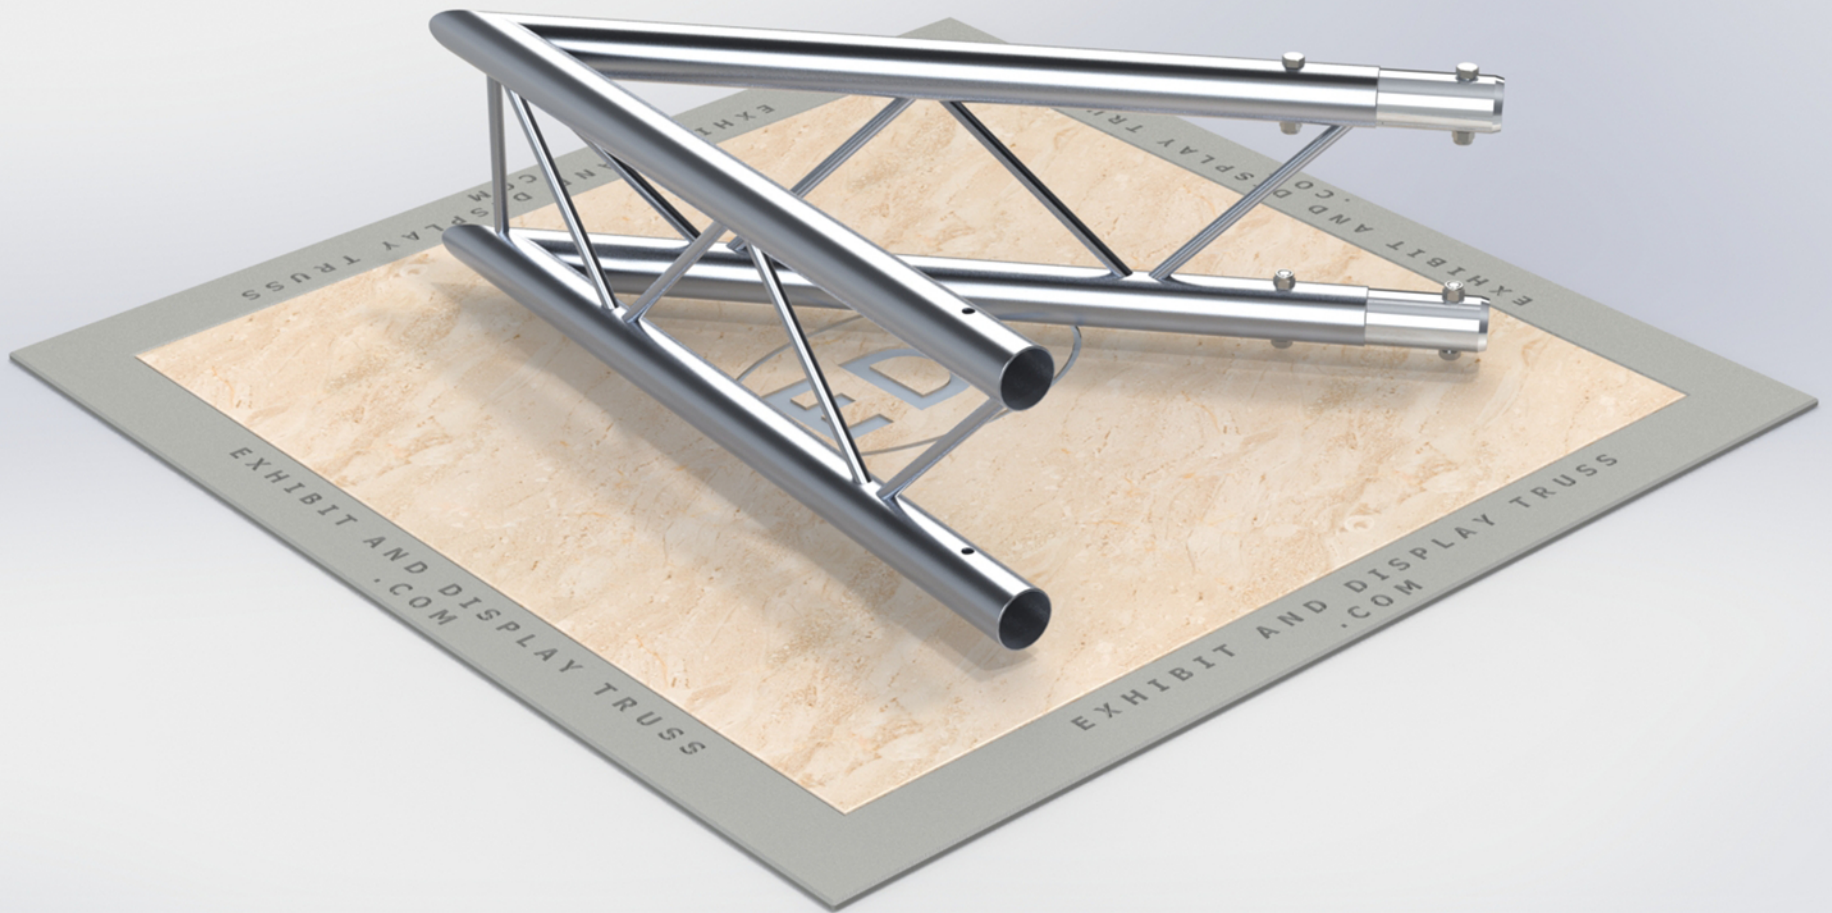

# PART: EDT10-L2W45V

10" Wide Aluminum Truss. 2" Chords with 1/2" Webs

2 Way 45° Junction Vertical

©2015 EXHIBIT AND DISPLAY TRUSS.COM

Toll Free: 855-323-4866  
Email: [info@exhibitanddisplaytruss.com](mailto:info@exhibitanddisplaytruss.com)