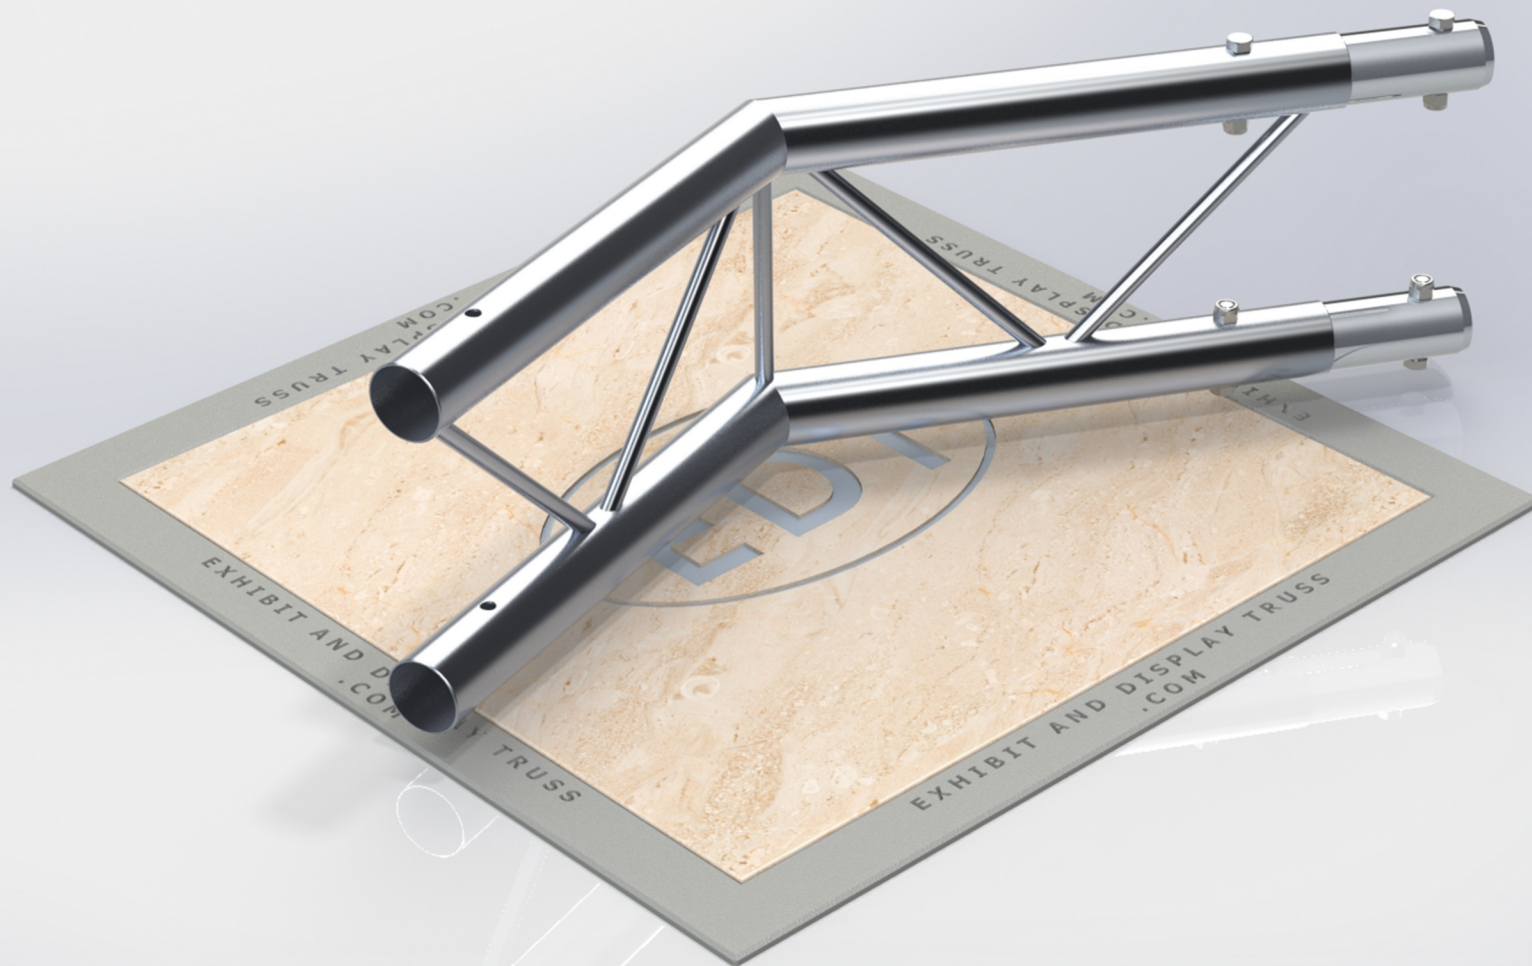

# PART: EDT10-L2W135V

10" Wide Aluminum Truss. 2" Chords with 1/2" Webs

©2015 EXHIBIT AND DISPLAY TRUSS.COM

Toll Free: 855-323-4866  
Email: [info@exhibitanddisplaytruss.com](mailto:info@exhibitanddisplaytruss.com)

# PART: EDT10-L2W135V

10" Wide Aluminum Truss. 2" Chords with 1/2" Webs

©2015 EXHIBIT AND DISPLAY TRUSS.COM

## Truss Profile

10" Wide Ladder Truss (Vertical)  
2"Ø Chords, 1/2"Ø Webs