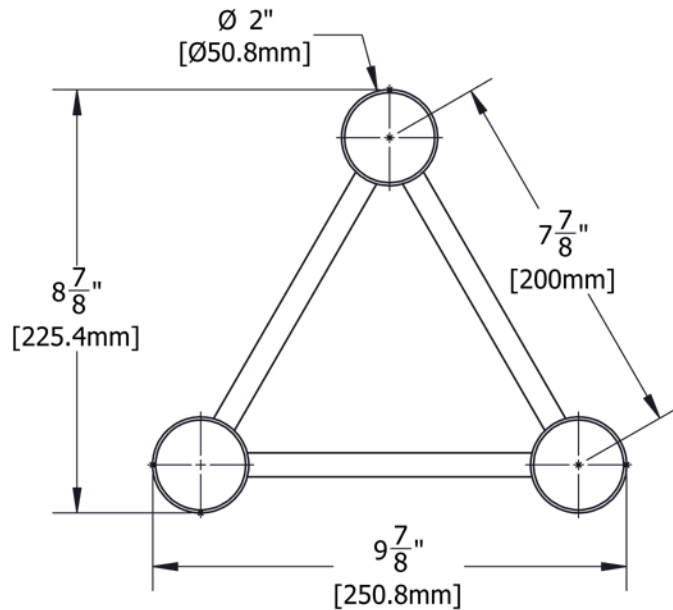

PART: EDT10-BP3

10" Wide Aluminum Truss. 2" Chords with 1/2" Webs

©2015 EXHIBIT AND DISPLAY TRUSS.COM

10" Wide Tri Base Plate (Square)

Truss Profile

10" Wide Triangle Truss
Ø 2" Chords, Ø1/2" Webs

Truss Profile

10" Wide Triangle Truss
Ø 2" Chords, Ø1/2" Webs
Material: 6005-T6 Aluminum