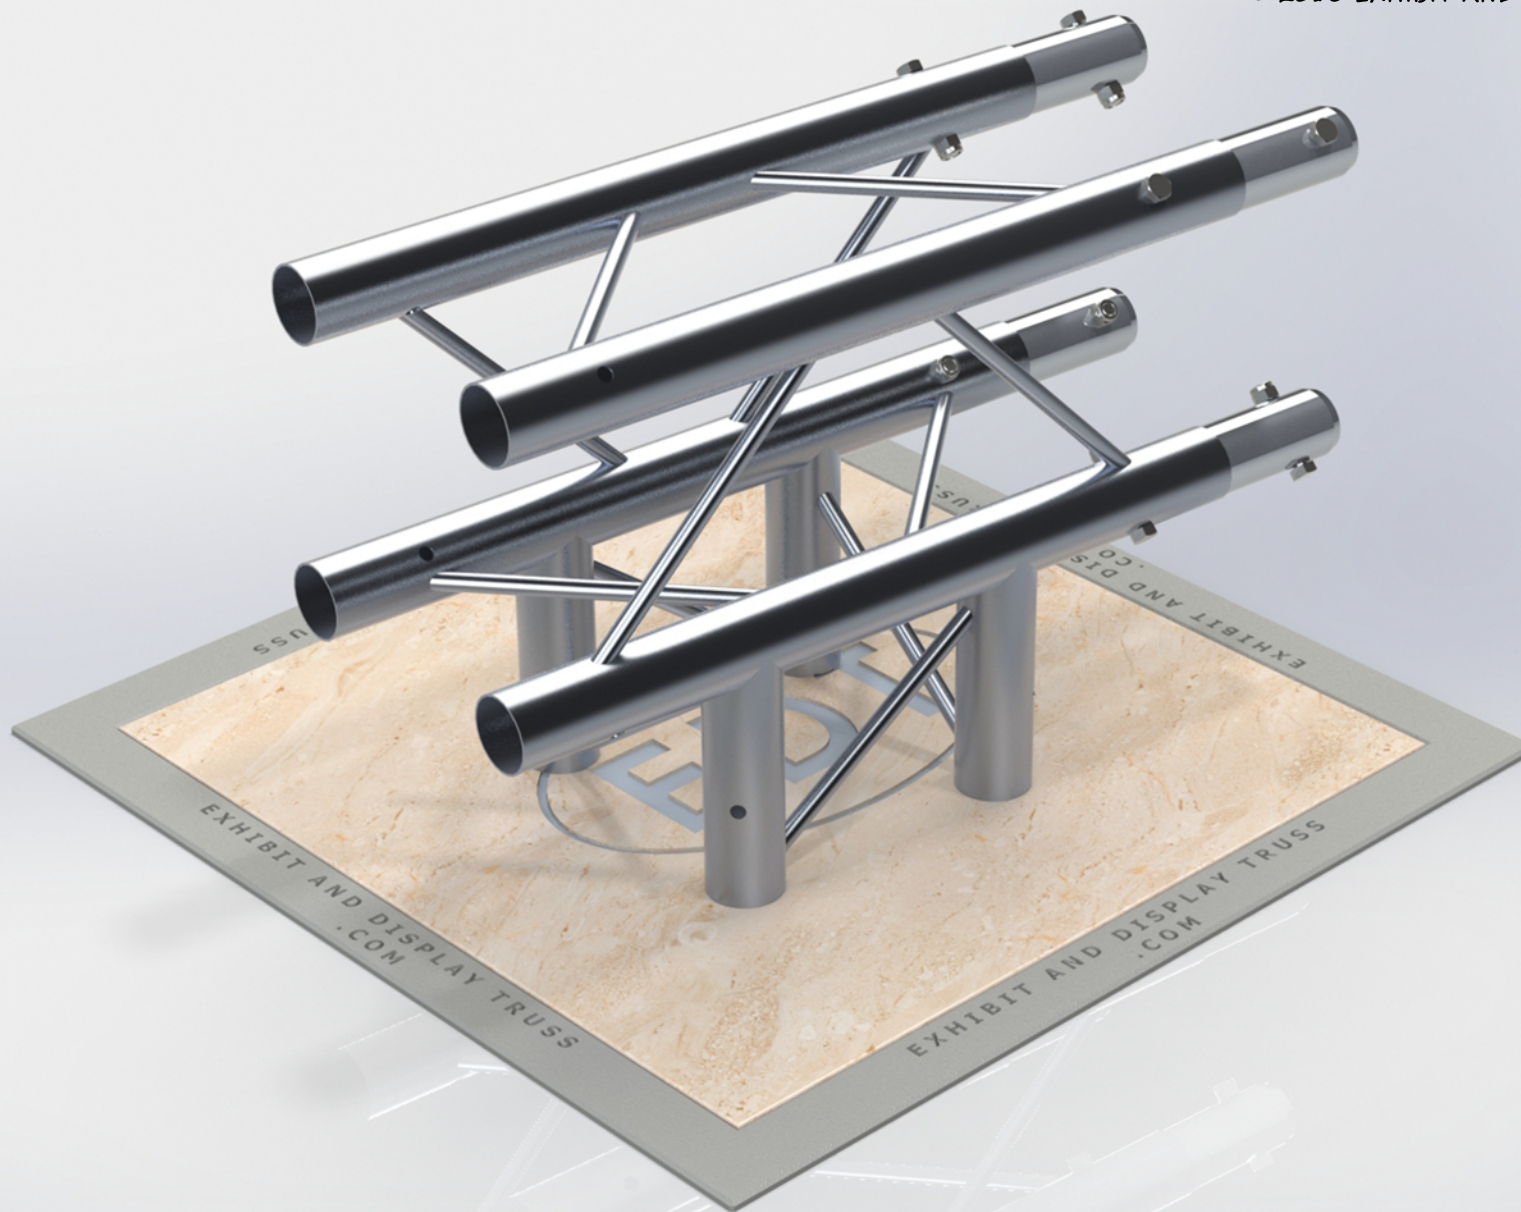

PART: EDT10-B3WT

10" Wide Aluminum Truss. 2" Chords with 1/2" Webs

©2015 EXHIBIT AND DISPLAY TRUSS.COM

Toll Free: 855-323-4866
Email: info@exhibitanddisplaytruss.com

ExhibitAndDisplayTruss.com