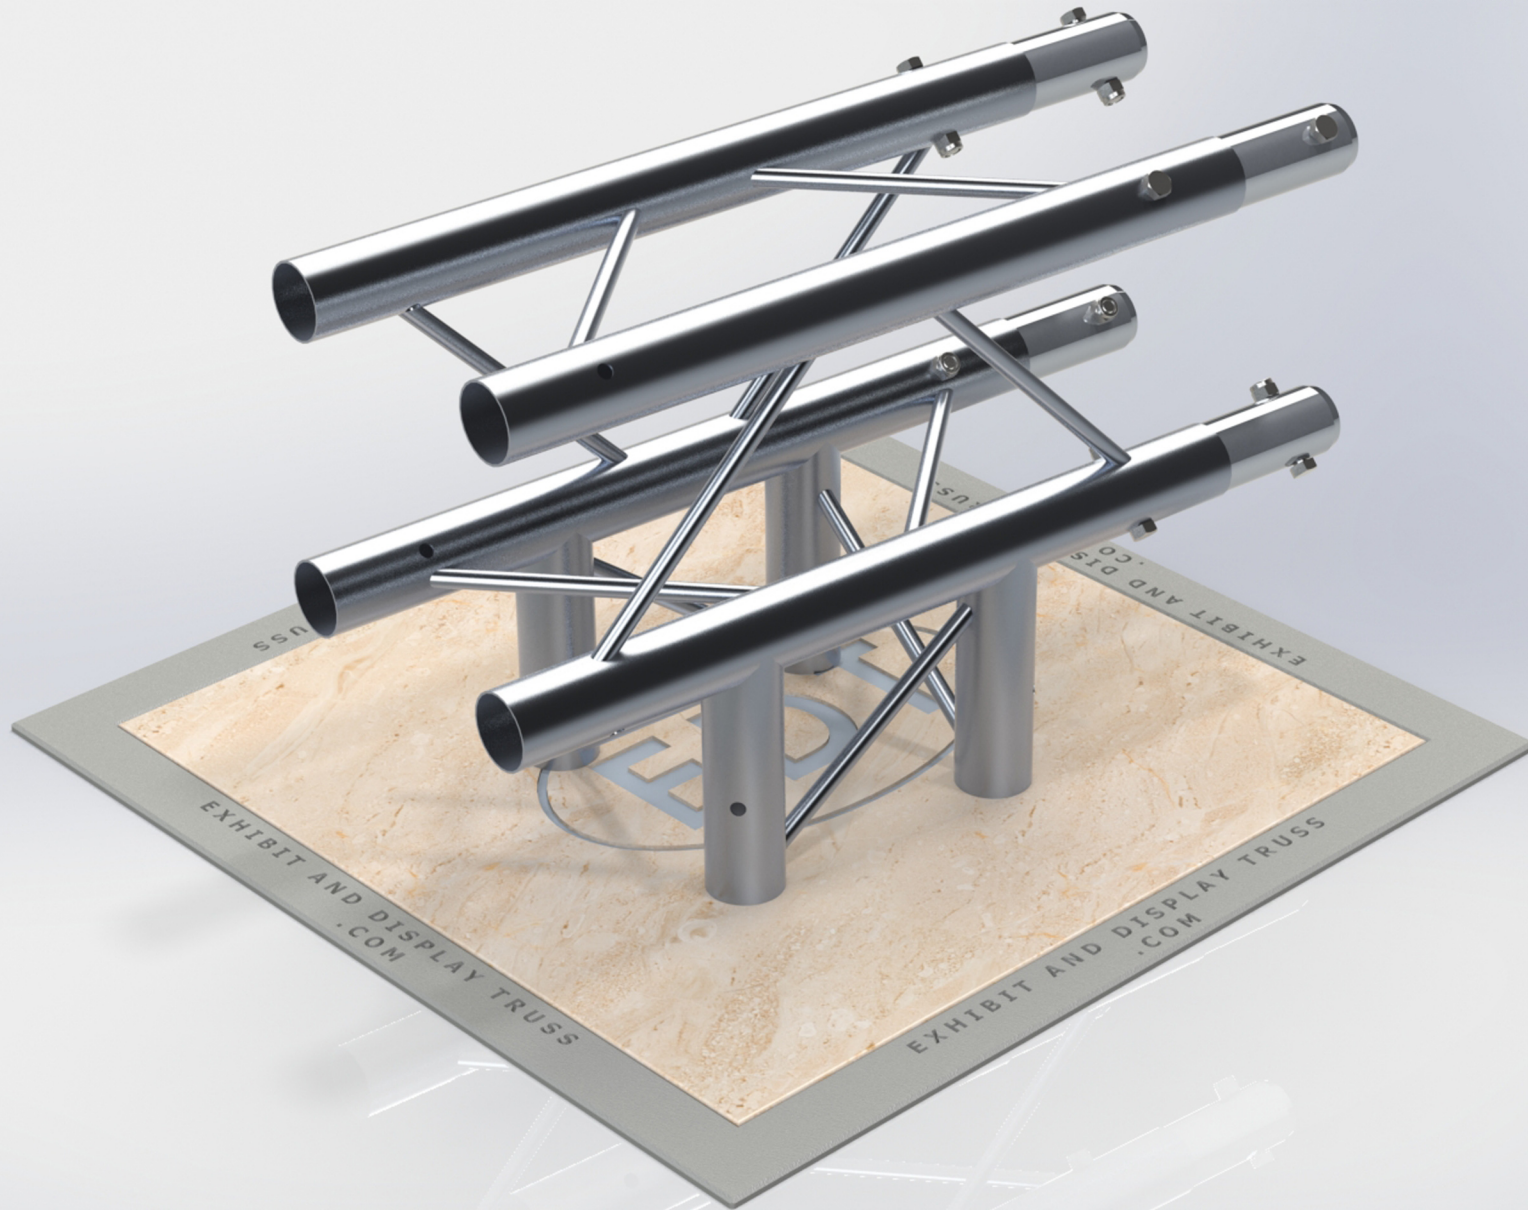

**PART: EDT10-B3WT**

**10" Wide Aluminum Truss. 2" Chords with 1/2" Webs**

©2015 EXHIBIT AND DISPLAY TRUSS.COM

**Toll Free: 855-323-4866**  
**Email: [info@exhibitanddisplaytruss.com](mailto:info@exhibitanddisplaytruss.com)**

# PART: EDT10-B3WT

10" Wide Aluminum Truss. 2" Chords with 1/2" Webs

©2015 EXHIBIT AND DISPLAY TRUSS.COM

## Truss Profile

10" Wide Box Truss  
2"Ø Chords, 1/2"Ø Webs