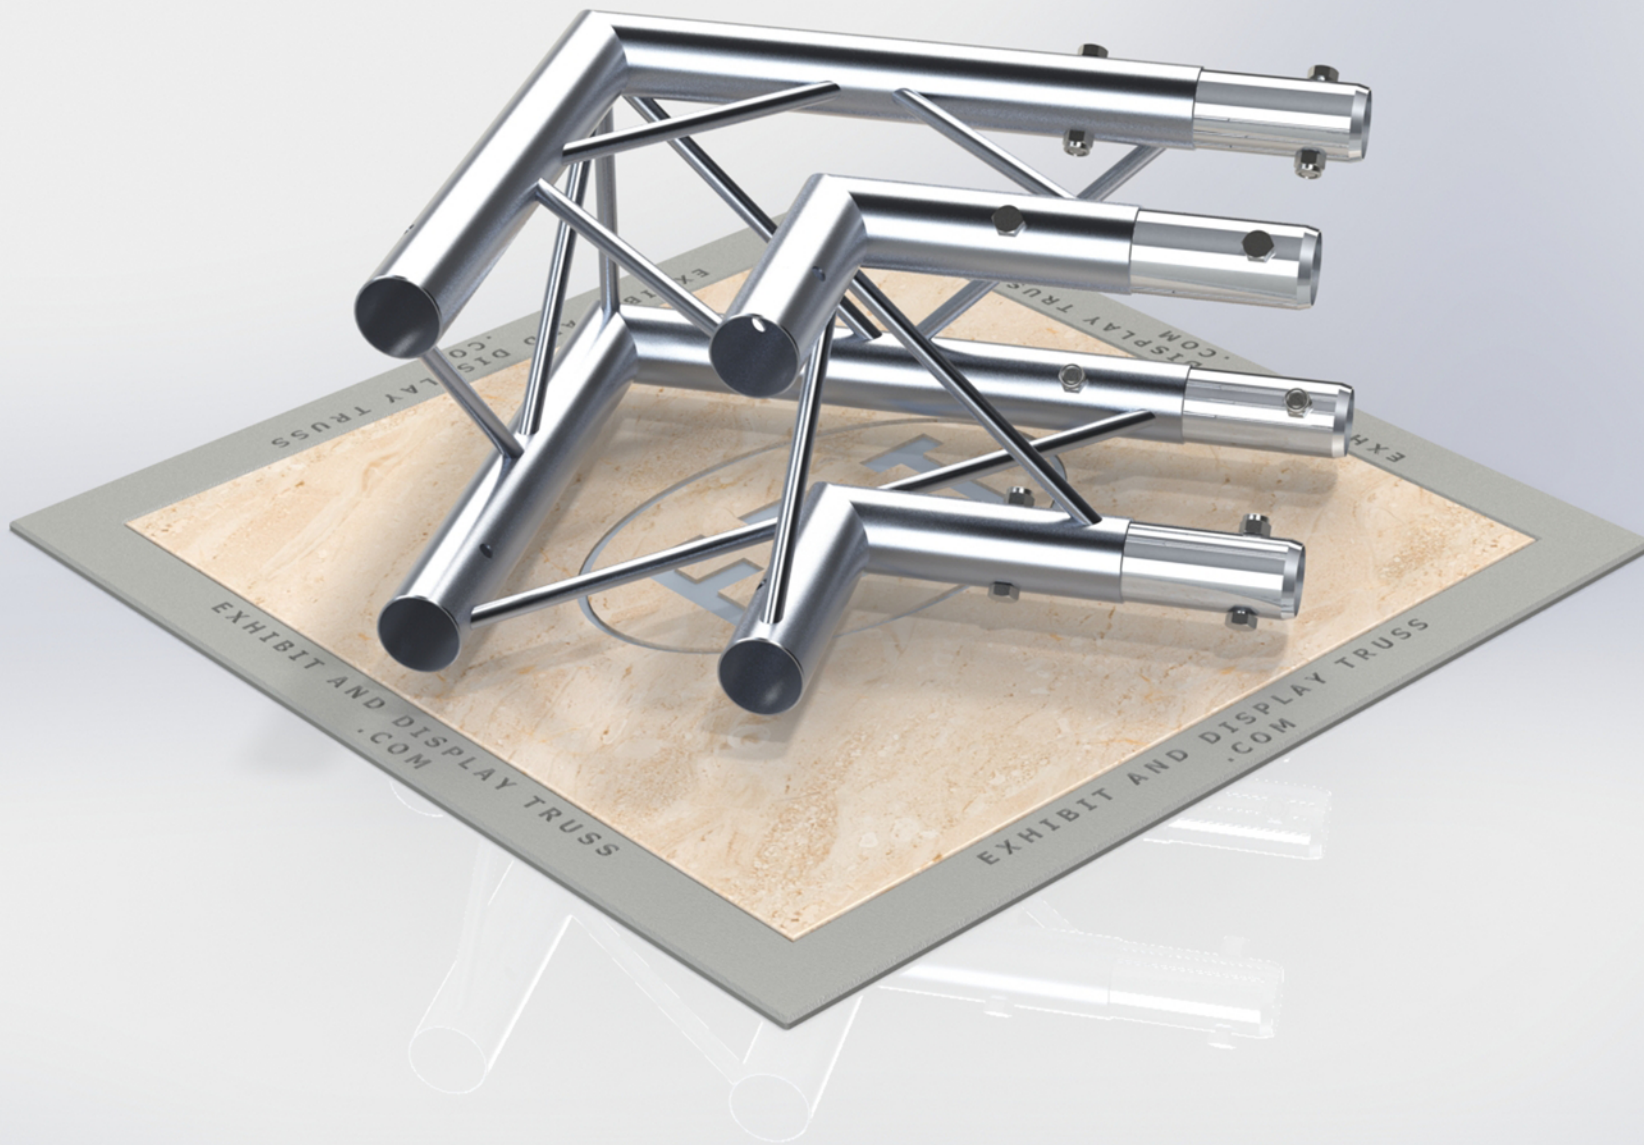

PART: EDT10-B2W90

10" Wide Aluminum Truss. 2" Chords with 1/2" Webs

©2015 EXHIBIT AND DISPLAY TRUSS.COM

Toll Free: 855-323-4866
Email: info@exhibitanddisplaytruss.com

ExhibitAndDisplayTruss.com