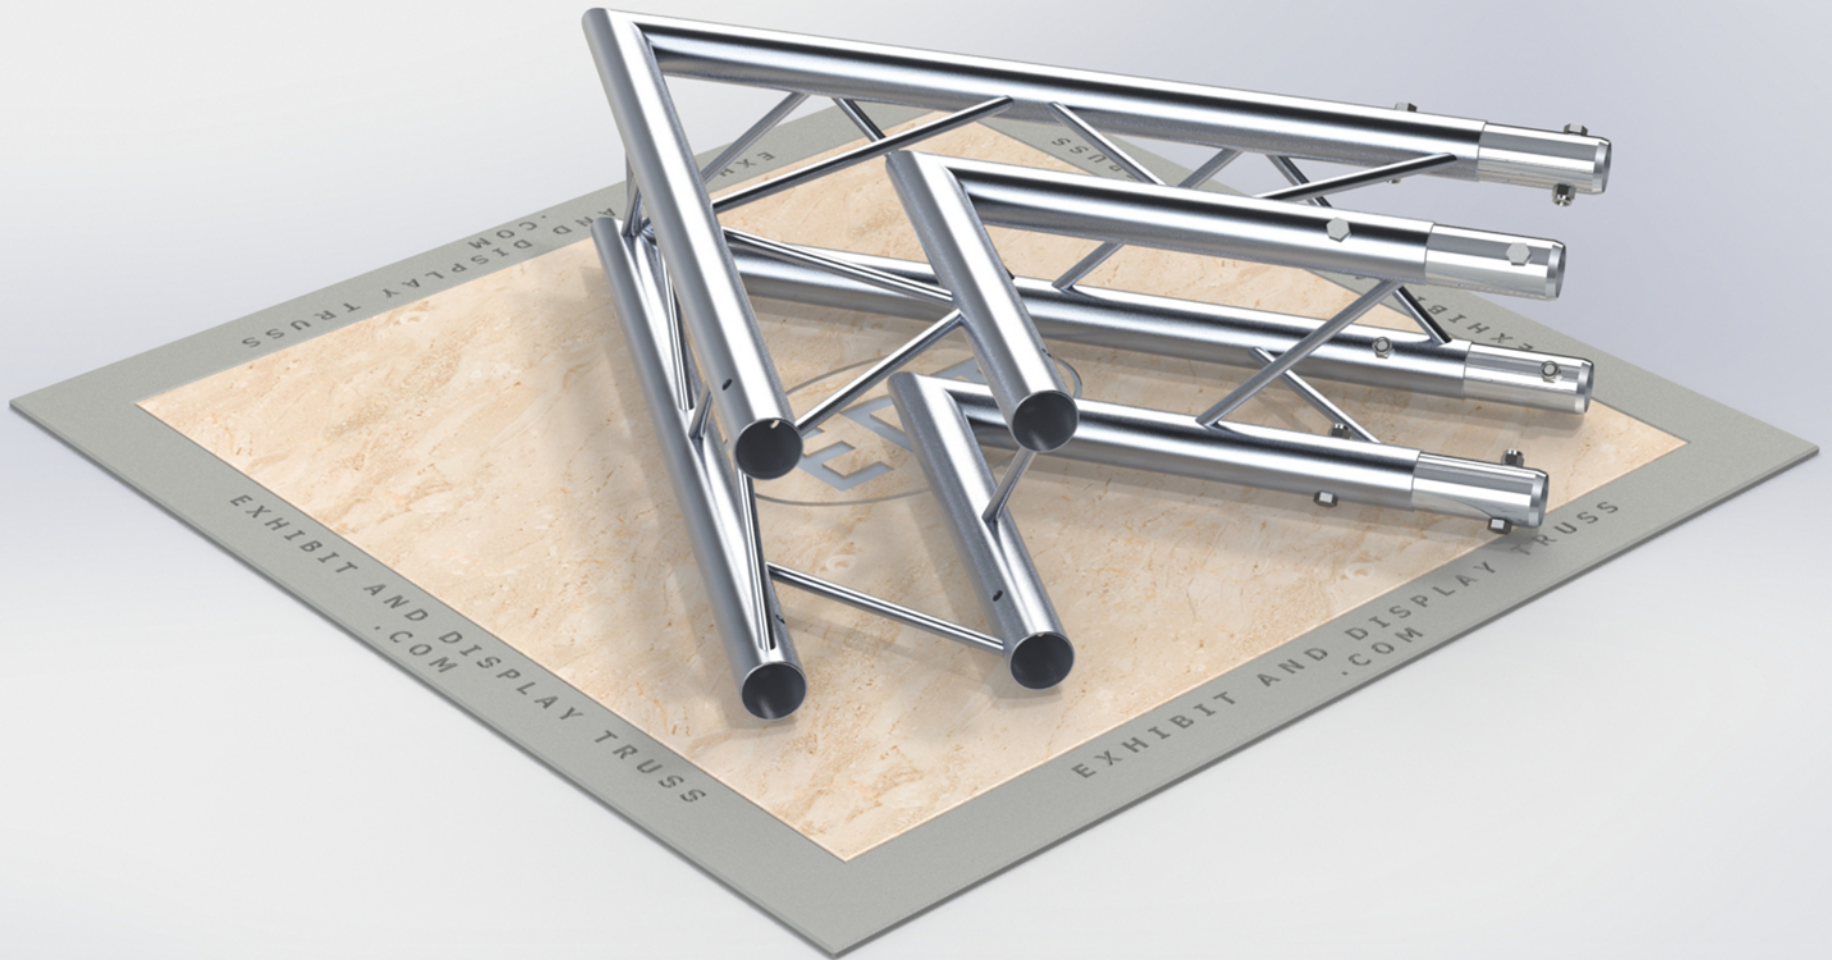

PART: EDT10-B2W60

10" Wide Aluminum Truss. 2" Chords with 1/2" Webs

2 Way 60° Junction

©2015 EXHIBIT AND DISPLAY TRUSS.COM

Toll Free: 855-323-4866
Email: info@exhibitanddisplaytruss.com

ExhibitAndDisplayTruss.com