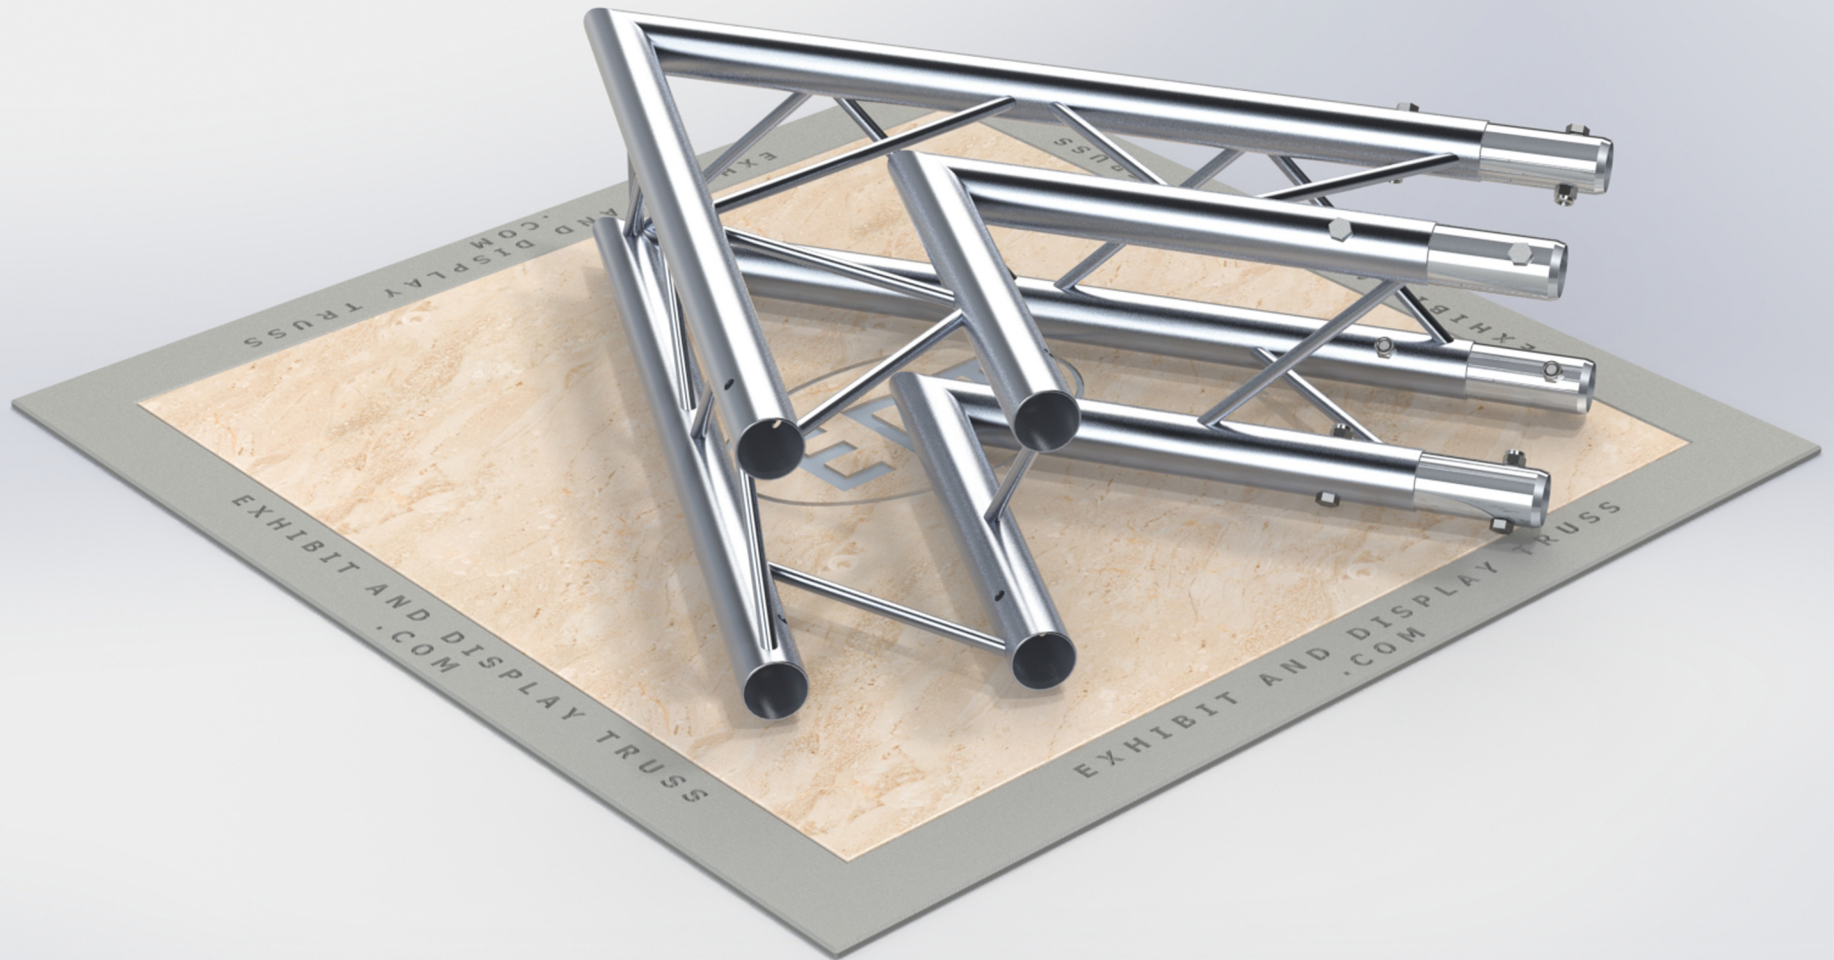

PART: EDT10-B2W60

10" Wide Aluminum Truss. 2" Chords with 1/2" Webs

2 Way 60° Junction

©2015 EXHIBIT AND DISPLAY TRUSS.COM

Toll Free: 855-323-4866
Email: info@exhibitanddisplaytruss.com

ExhibitAndDisplayTruss.com

PART: EDT10-B2W60

10" Wide Aluminum Truss. 2" Chords with 1/2" Webs

©2015 EXHIBIT AND DISPLAY TRUSS.COM

2 Way 60° Junction

Truss Profile

10" Wide Box Truss
2"Ø Chords, 1/2"Ø Webs

COLLAPSED VIEW

EXPLODED VIEW