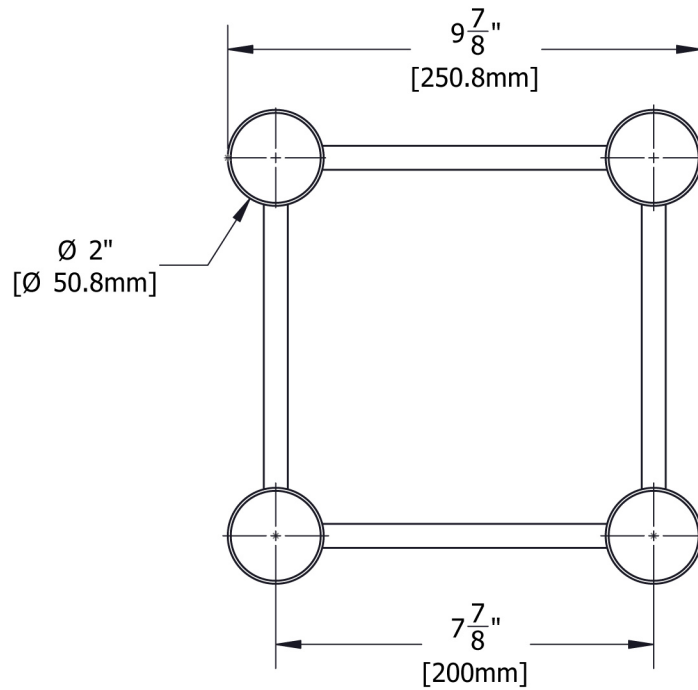

PART: EDT10-B2W60

10" Wide Aluminum Truss. 2" Chords with 1/2" Webs

2 Way 60° Junction

©2015 EXHIBIT AND DISPLAY TRUSS.COM

Toll Free: 855-323-4866
Email: info@exhibitanddisplaytruss.com

ExhibitAndDisplayTruss.com

PART: EDT10-B2W60

10" Wide Aluminum Truss. 2" Chords with 1/2" Webs

©2015 EXHIBIT AND DISPLAY TRUSS.COM

2 Way 60° Junction

Truss Profile

10" Wide Box Truss
2"Ø Chords, 1/2"Ø Webs

COLLAPSED VIEW

EXPLODED VIEW