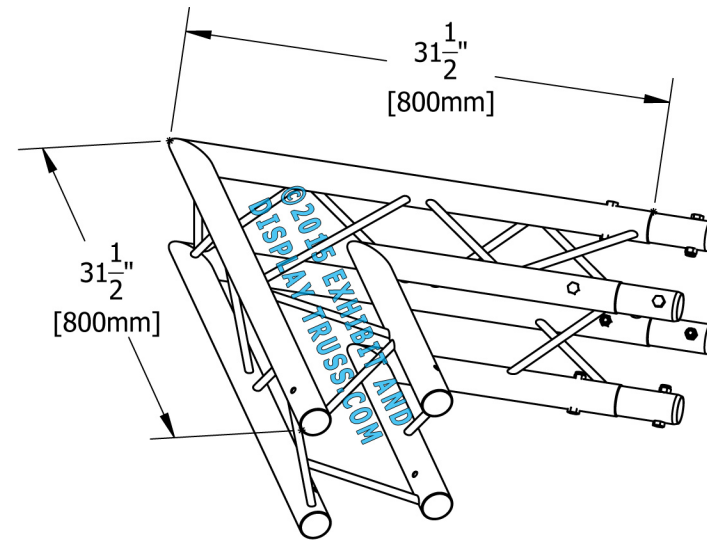

PART: EDT10-B2W60

10" Wide Aluminum Truss. 2" Chords with 1/2" Webs

2 Way 60° Junction

©2015 EXHIBIT AND DISPLAY TRUSS.COM

Toll Free: 855-323-4866
Email: info@exhibitanddisplaytruss.com

ExhibitAndDisplayTruss.com

PART: EDT10-B2W60

10" Wide Aluminum Truss. 2" Chords with 1/2" Webs

©2015 EXHIBIT AND DISPLAY TRUSS.COM

2 Way 60° Junction

Truss Profile

10" Wide Box Truss
2"Ø Chords, 1/2"Ø Webs

COLLAPSED VIEW

EXPLODED VIEW