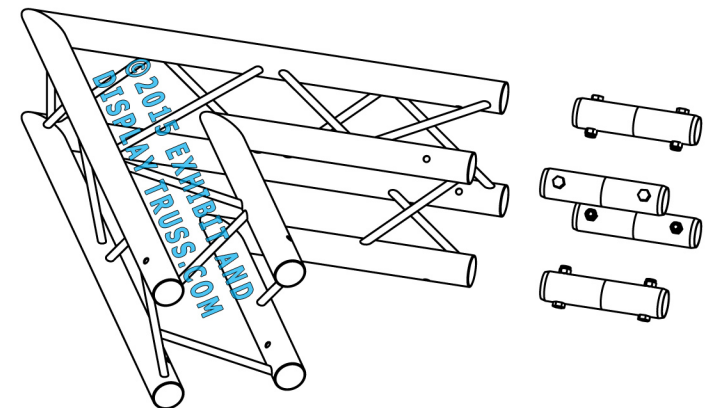

PART: EDT10-B2W60

10" Wide Aluminum Truss. 2" Chords with 1/2" Webs

2 Way 60° Junction

©2015 EXHIBIT AND DISPLAY TRUSS.COM

Toll Free: 855-323-4866
Email: info@exhibitanddisplaytruss.com

ExhibitAndDisplayTruss.com

PART: EDT10-B2W60

10" Wide Aluminum Truss. 2" Chords with 1/2" Webs

©2015 EXHIBIT AND DISPLAY TRUSS.COM

2 Way 60° Junction

Truss Profile

10" Wide Box Truss
2"Ø Chords, 1/2"Ø Webs

COLLAPSED VIEW

EXPLODED VIEW