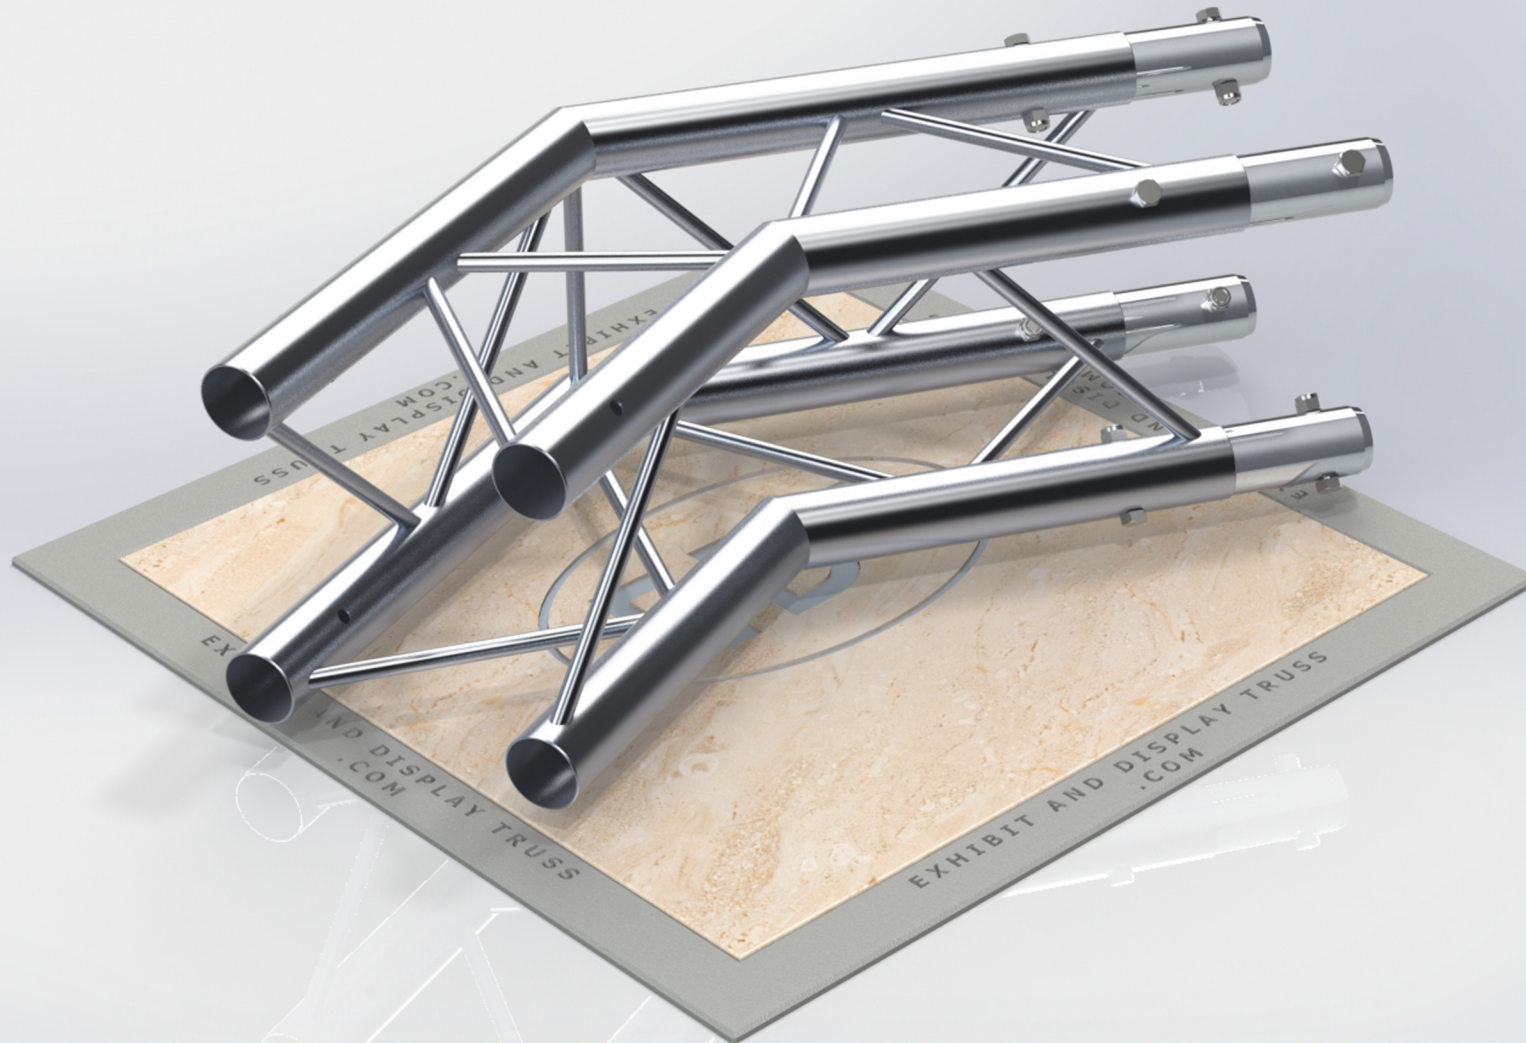

PART: EDT10-B2W135

10" Wide Aluminum Truss. 2" Chords with 1/2" Webs

©2015 EXHIBIT AND DISPLAY TRUSS.COM

Toll Free: 855-323-4866
Email: info@exhibitanddisplaytruss.com

ExhibitAndDisplayTruss.com

PART: EDT10-B2W135

10" Wide Aluminum Truss. 2" Chords with 1/2" Webs

©2015 EXHIBIT AND DISPLAY TRUSS.COM

Truss Profile

10" Wide Box Truss
2"Ø Chords, 1/2"Ø Webs