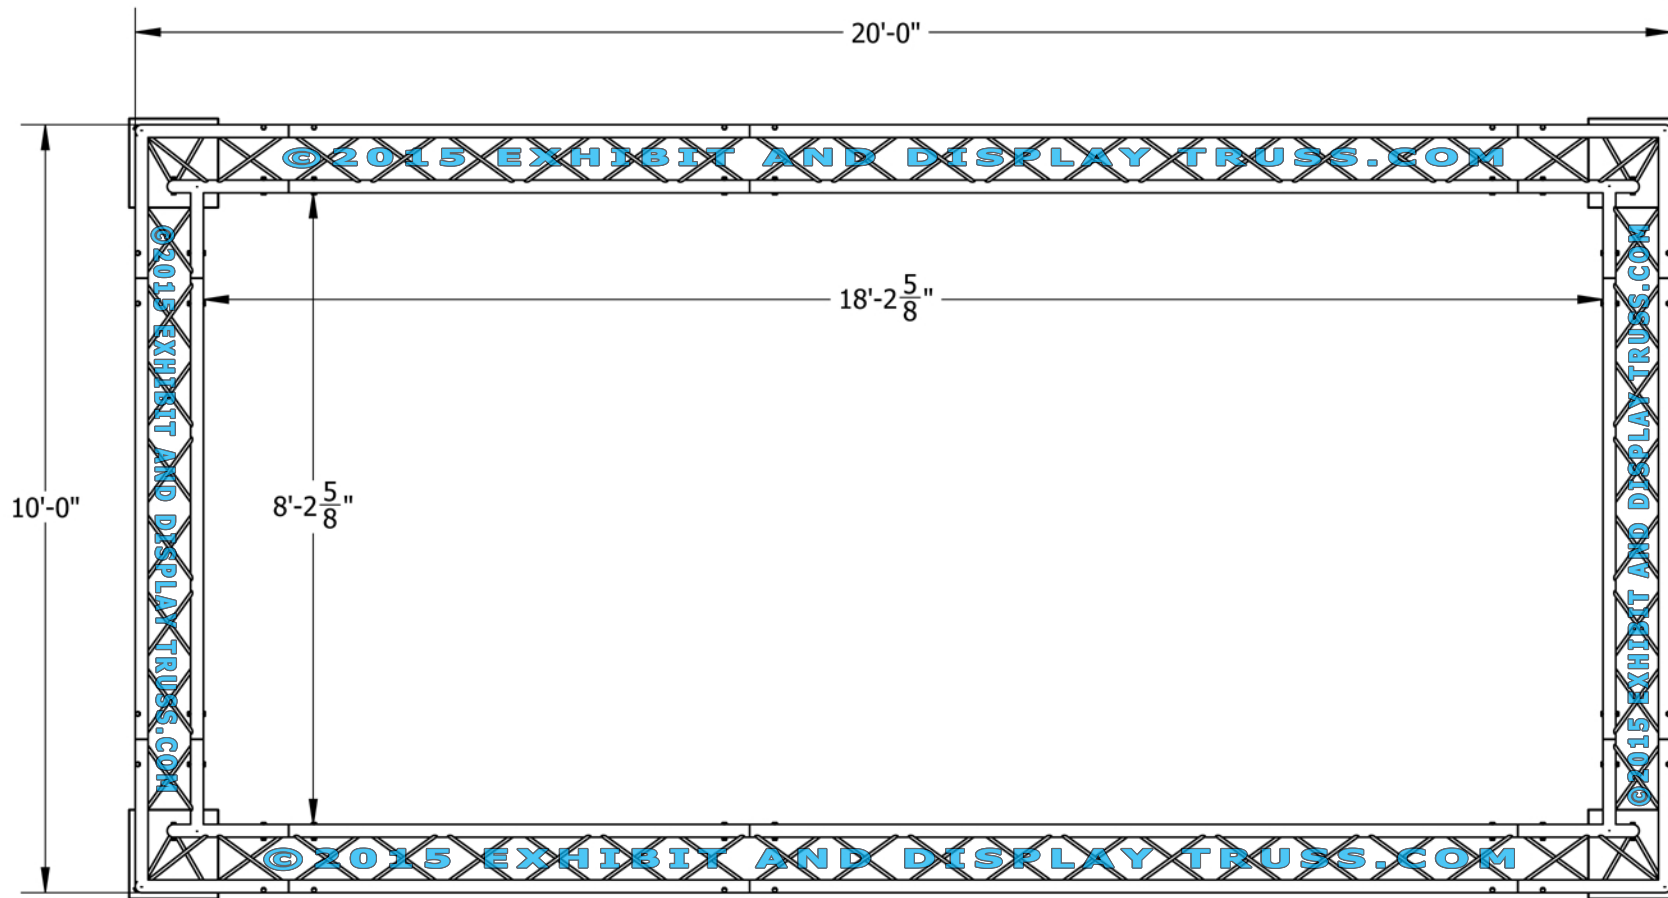

KIT: B21-123

12" Wide Aluminum Truss. 2" Chords with 1/2" Webs

©2015 EXHIBIT AND DISPLAY TRUSS.COM

TOP VIEW
UNITS: FEET & INCHES