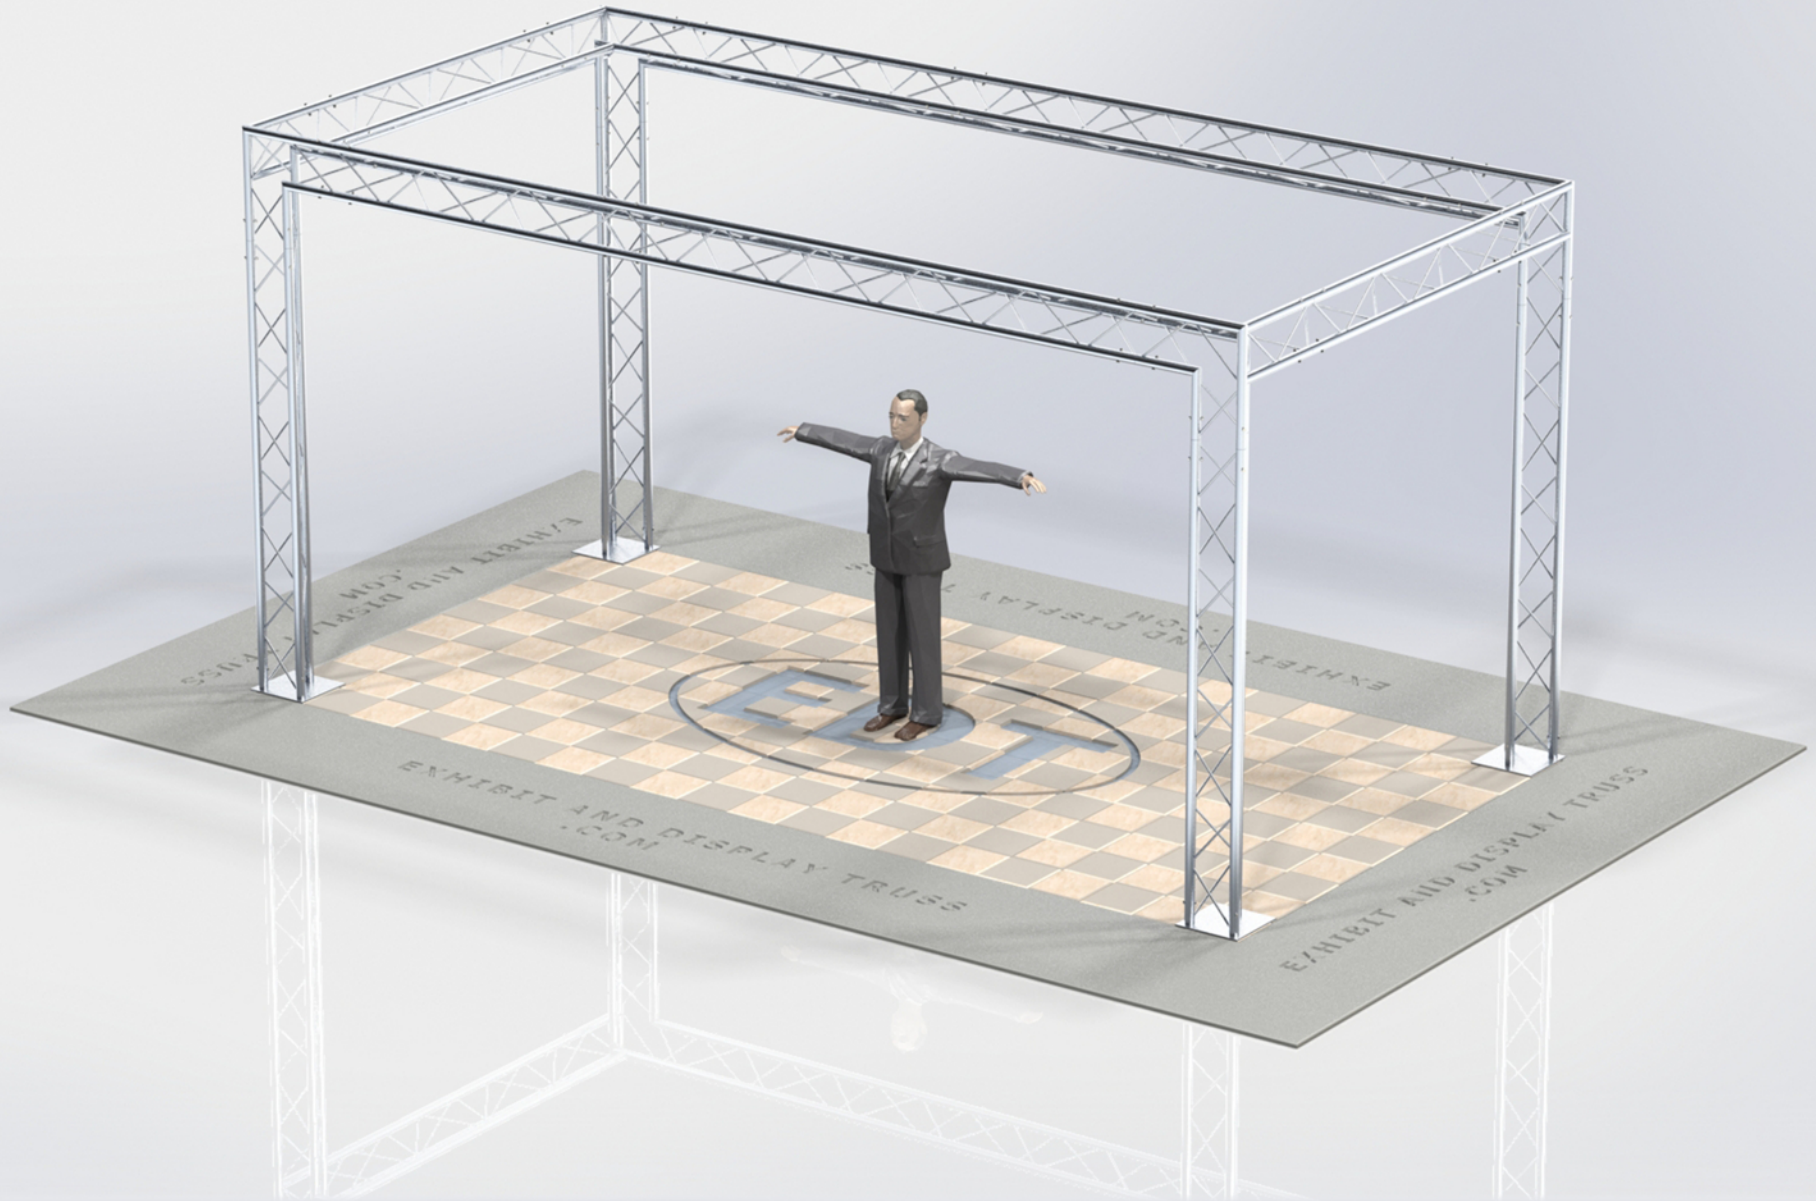

KIT: B21-123

12" Wide Aluminum Truss. 2" Chords with 1/2" Webs

©2015 EXHIBIT AND DISPLAY TRUSS.COM

Toll Free: 855-323-4866
Email: info@exhibitanddisplaytruss.com

ExhibitAndDisplayTruss.com