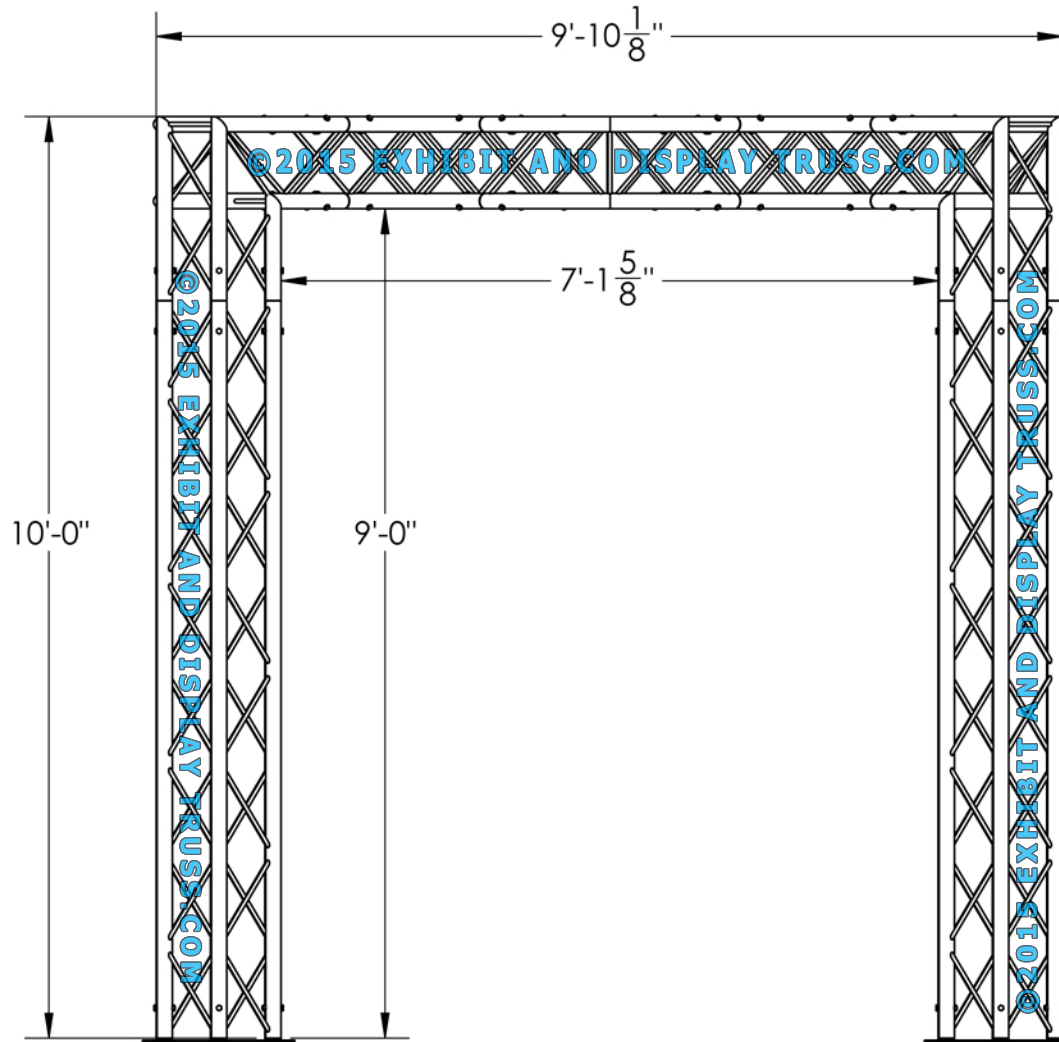

KIT: A23-124

12" Wide Aluminum Truss. 2" Chords with 1/2" Webs

©2015 EXHIBIT AND DISPLAY TRUSS.COM

FRONT VIEW
UNITS: FEET & INCHES