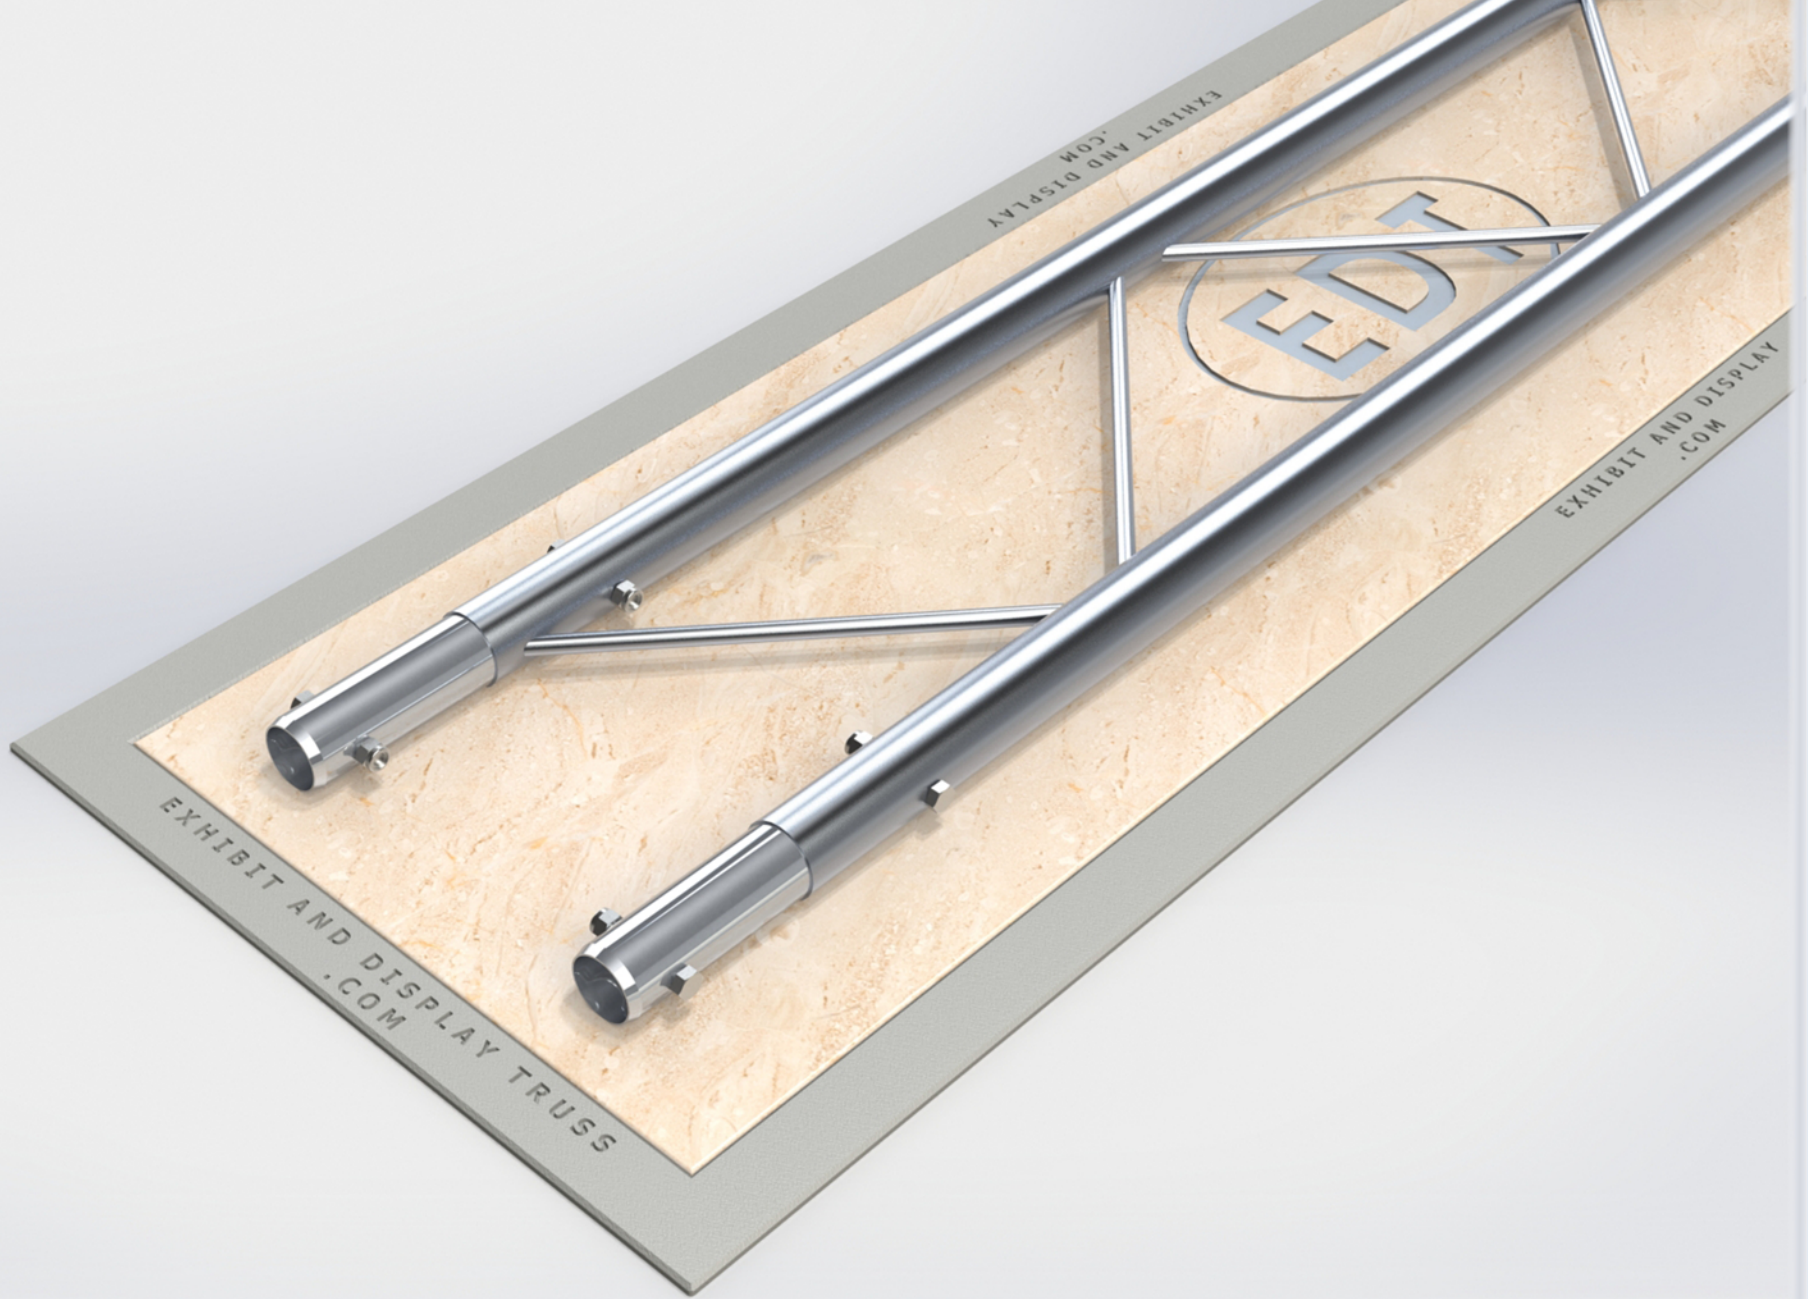

12" WIDE LADDER TRUSS

12" Wide Aluminum Truss. 2" Chords with 1/2" Webs

©2015 EXHIBIT AND DISPLAY TRUSS.COM

Toll Free: 855-323-4866
Email: info@exhibitanddisplaytruss.com

ExhibitAndDisplayTruss.com