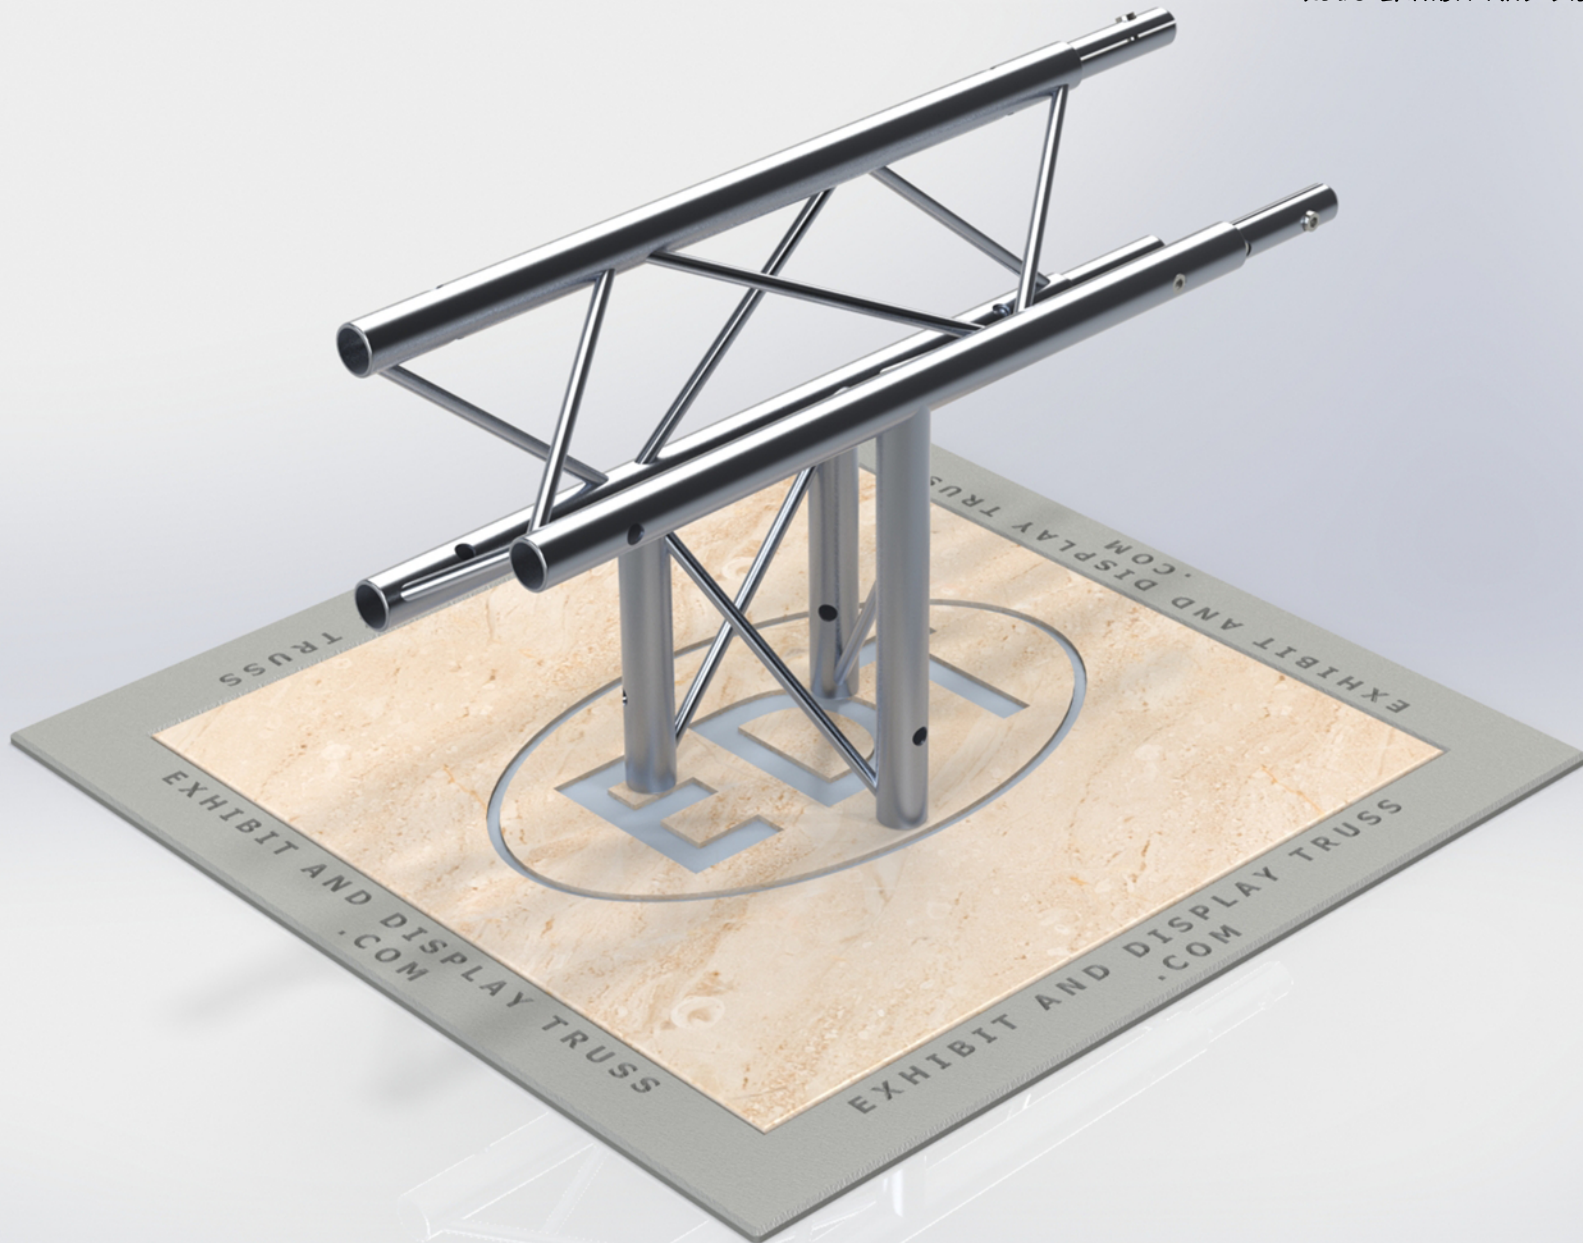

PART: EDT6-T3WT

6" Wide Aluminum Truss. 1" Chords with 5/16" Webs

©2015 EXHIBIT AND DISPLAY TRUSS.COM

Toll Free: 855-323-4866
Email: info@exhibitanddisplaytruss.com

ExhibitAndDisplayTruss.com